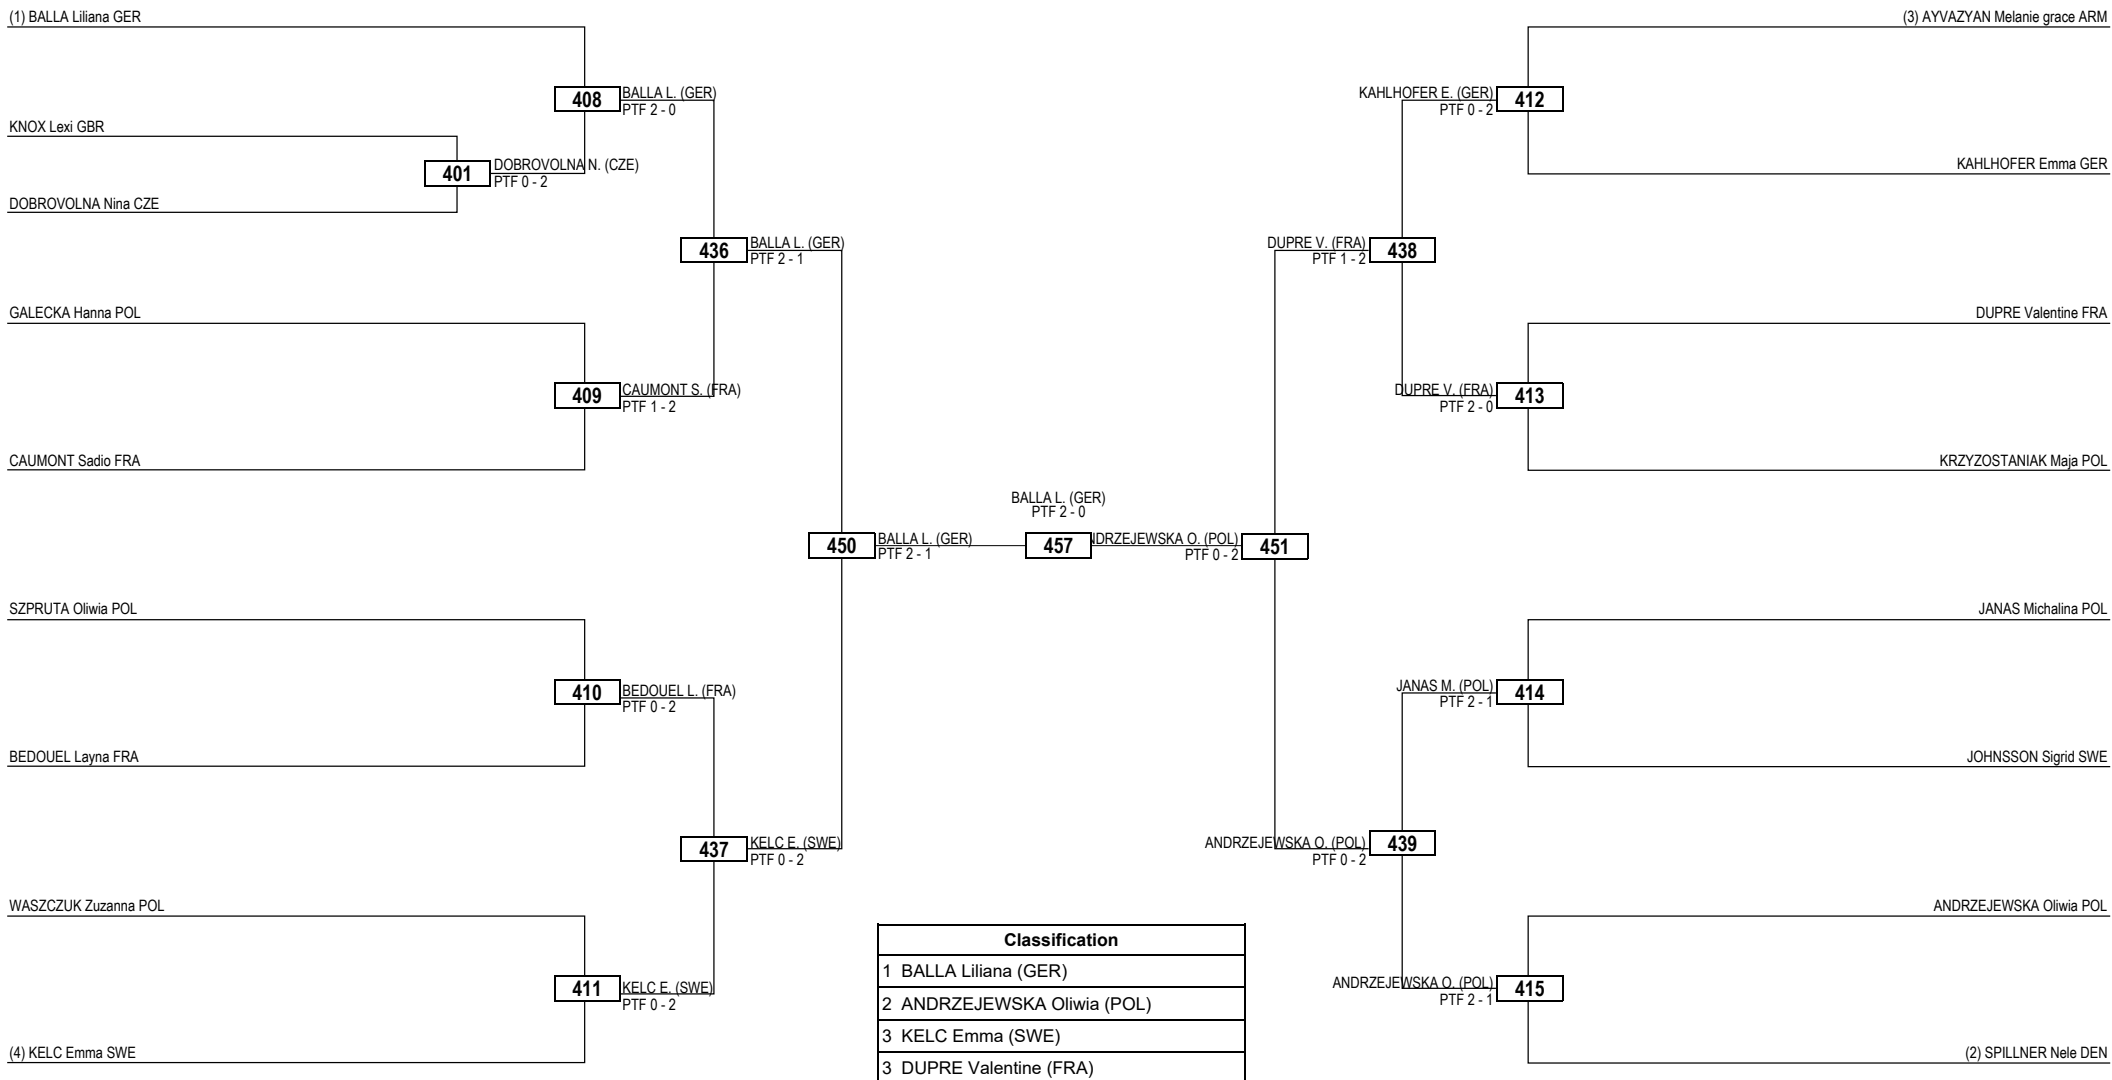

Round of 32   Round of 16   Quarterfinals   Semifinals   Final   Semifinals   Quarterfinals   Round of 16   Round of 32

LEGEND   RSC: Win by Referee Stop the Contest   WDR: Win by Withdrawal   DQB: Win by Disqualification for unsportsmanlike behavior
(x) Seed   PTF: Win by Final Score   DSQ: Win by Disqualification   R: Round