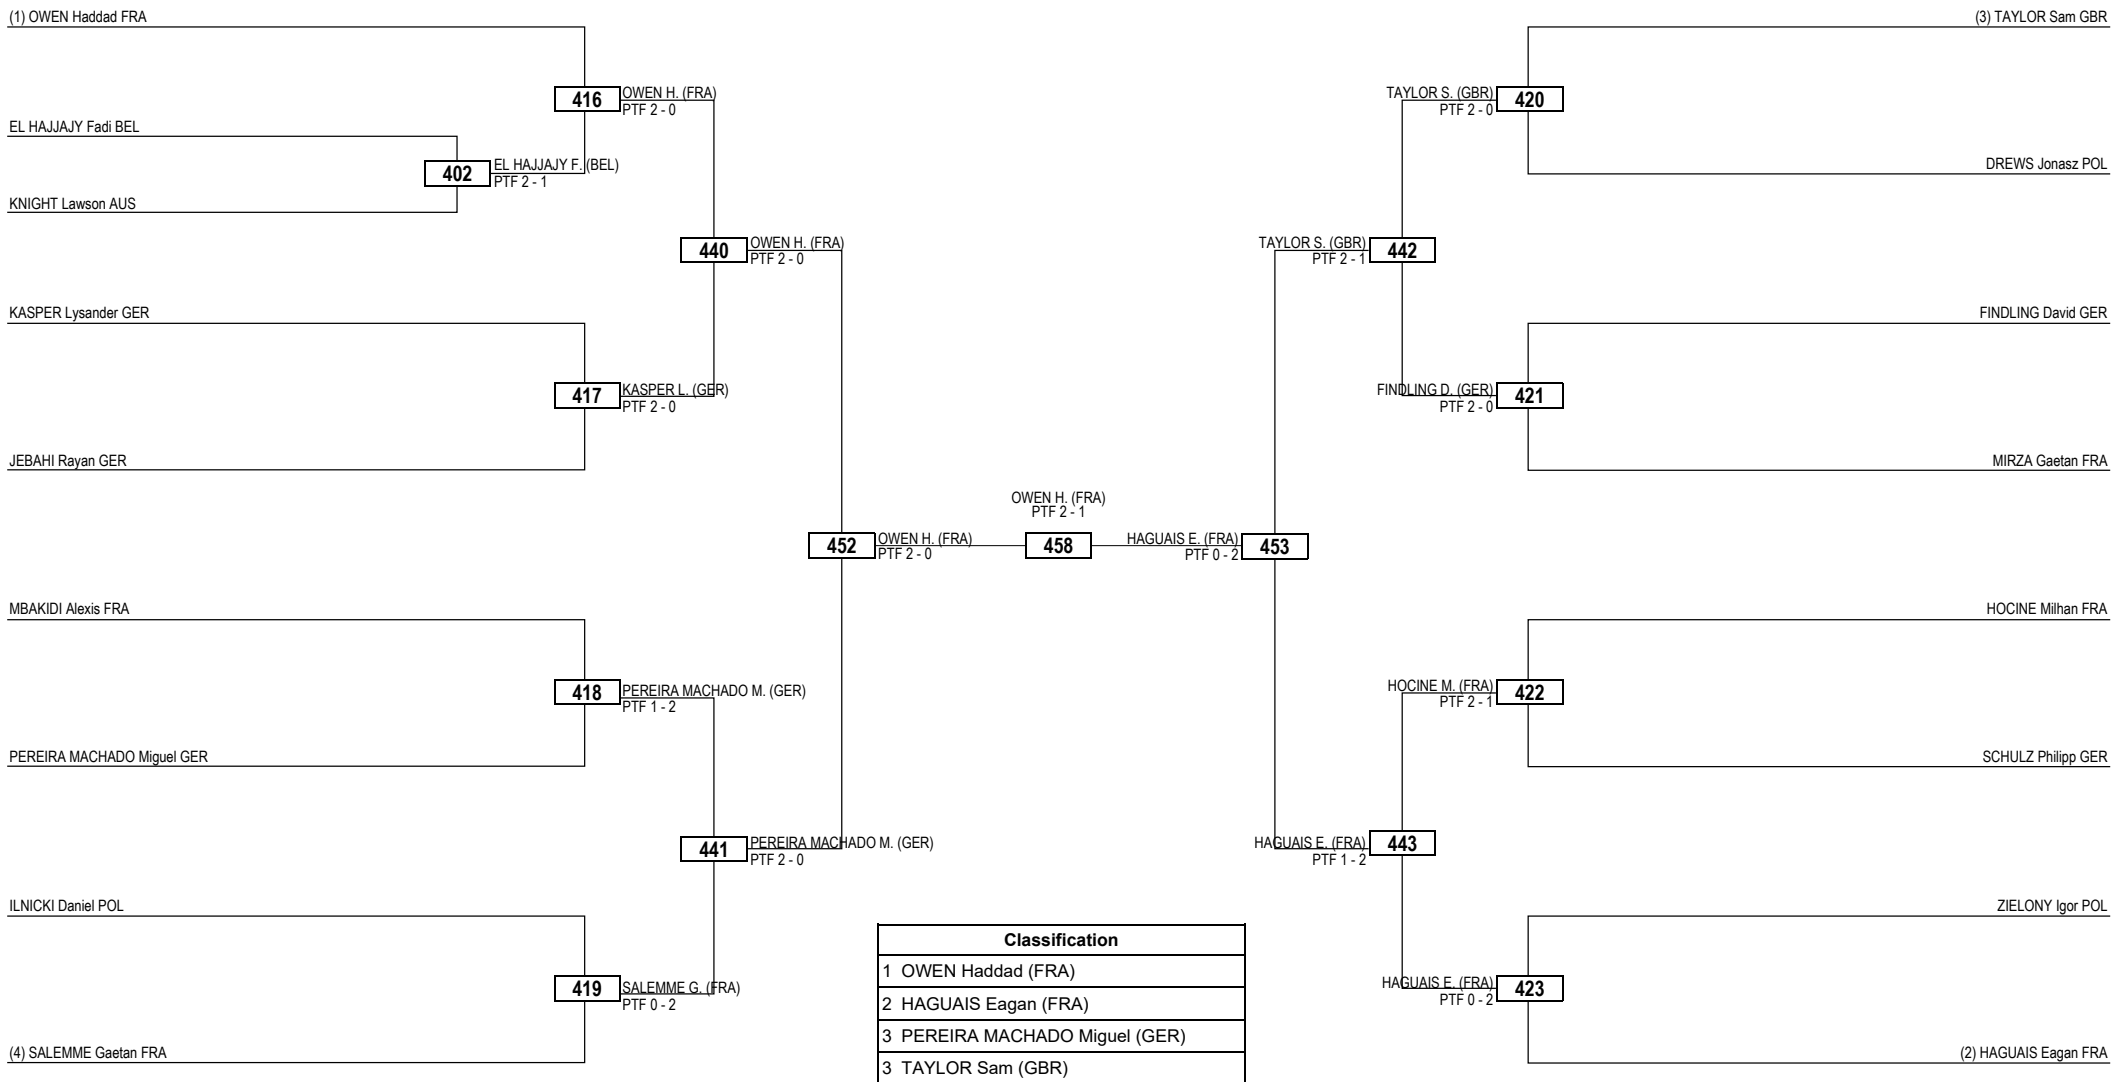

Round of 32   Round of 16   Quarterfinals   Semifinals   Final   Semifinals   Quarterfinals   Round of 16   Round of 32

LEGEND RSC: Win by Referee Stop the Contest   WDR: Win by Withdrawal   DQB: Win by Disqualification for unsportsmanlike behavior
(x) Seed   PTF: Win by Final Score   DSQ: Win by Disqualification   R: Round