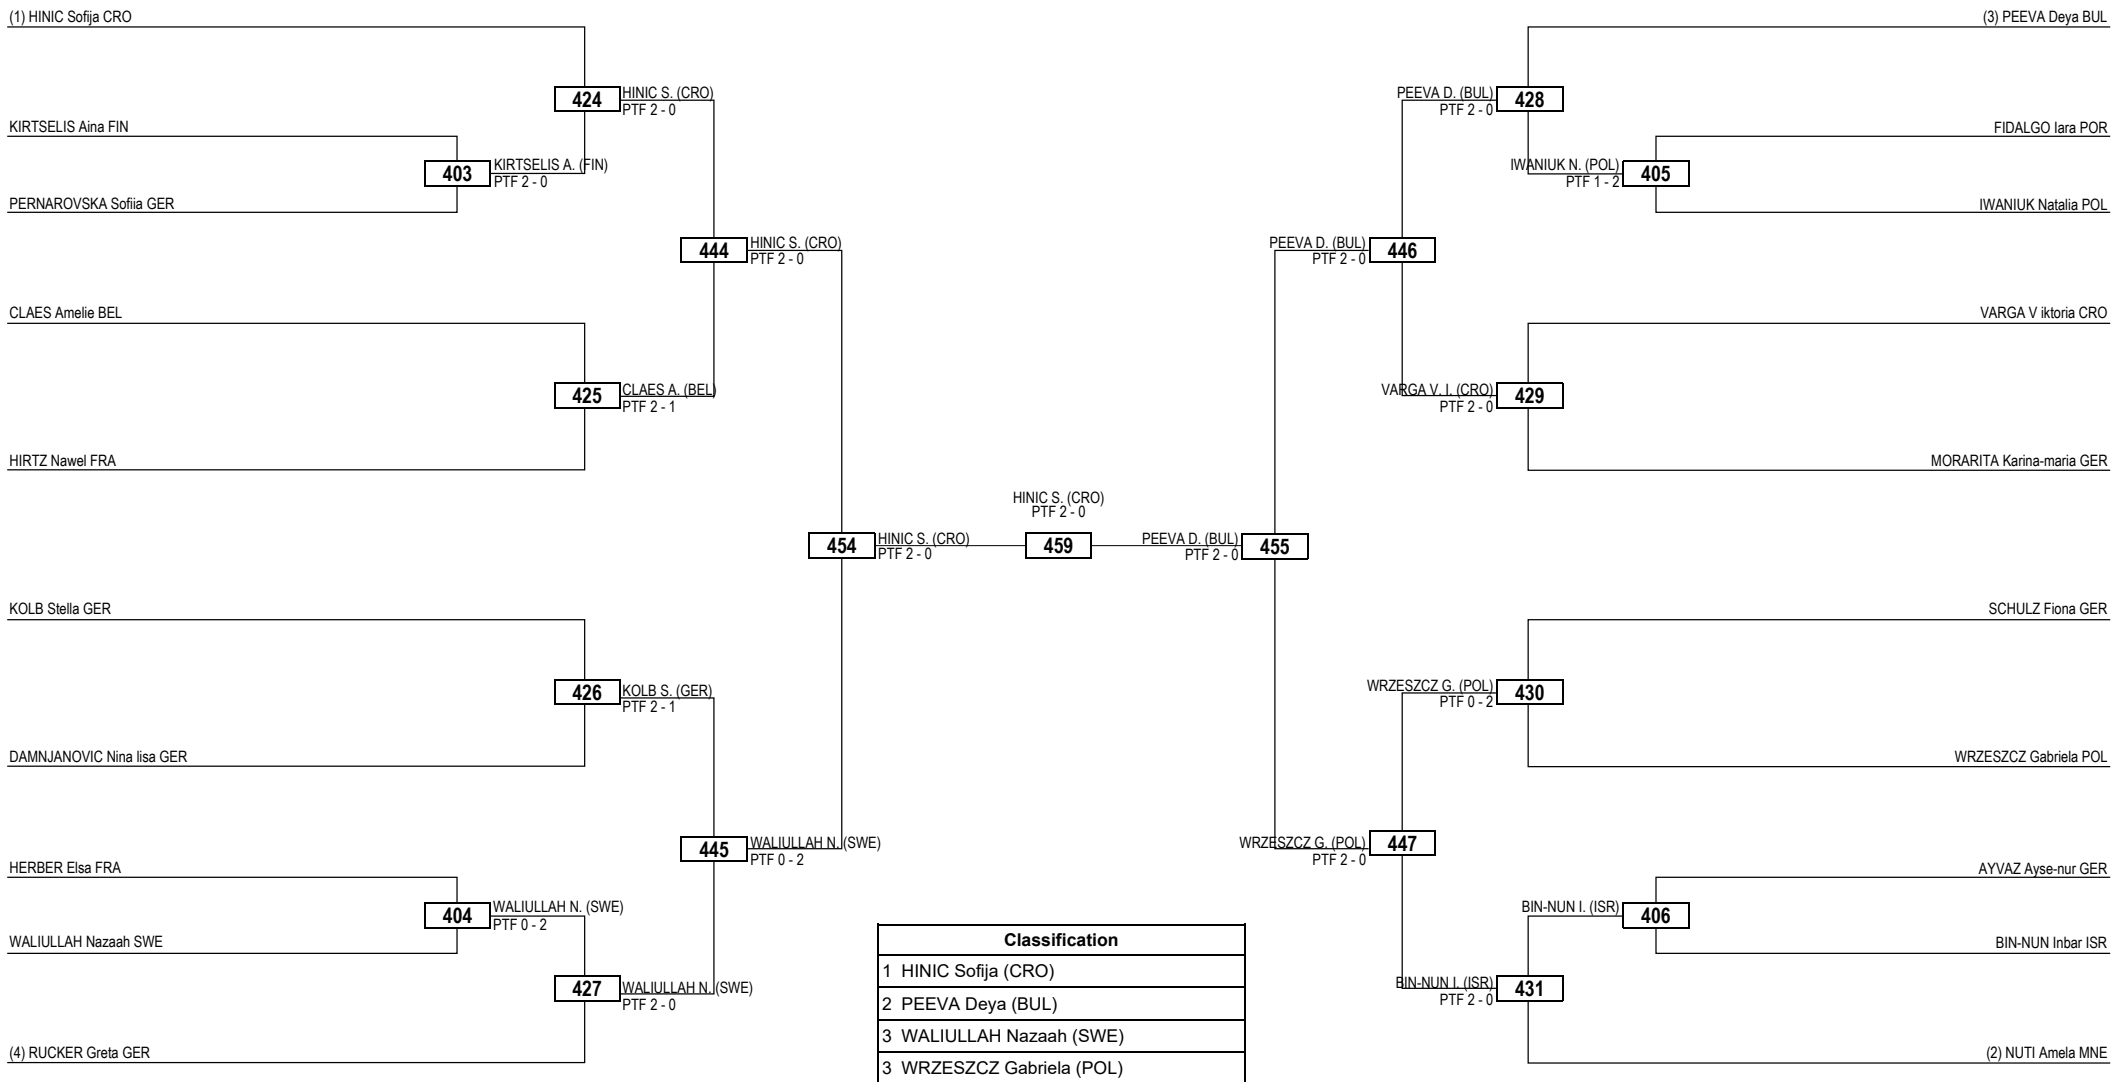

Round of 32   Round of 16   Quarterfinals   Semifinals   Final   Semifinals   Quarterfinals   Round of 16   Round of 32

LEGEND RSC: Win by Referee Stop the Contest   WDR: Win by Withdrawal   DQB: Win by Disqualification for unsportsmanlike behavior
(x) Seed   PTF: Win by Final Score   DSQ: Win by Disqualification   R: Round