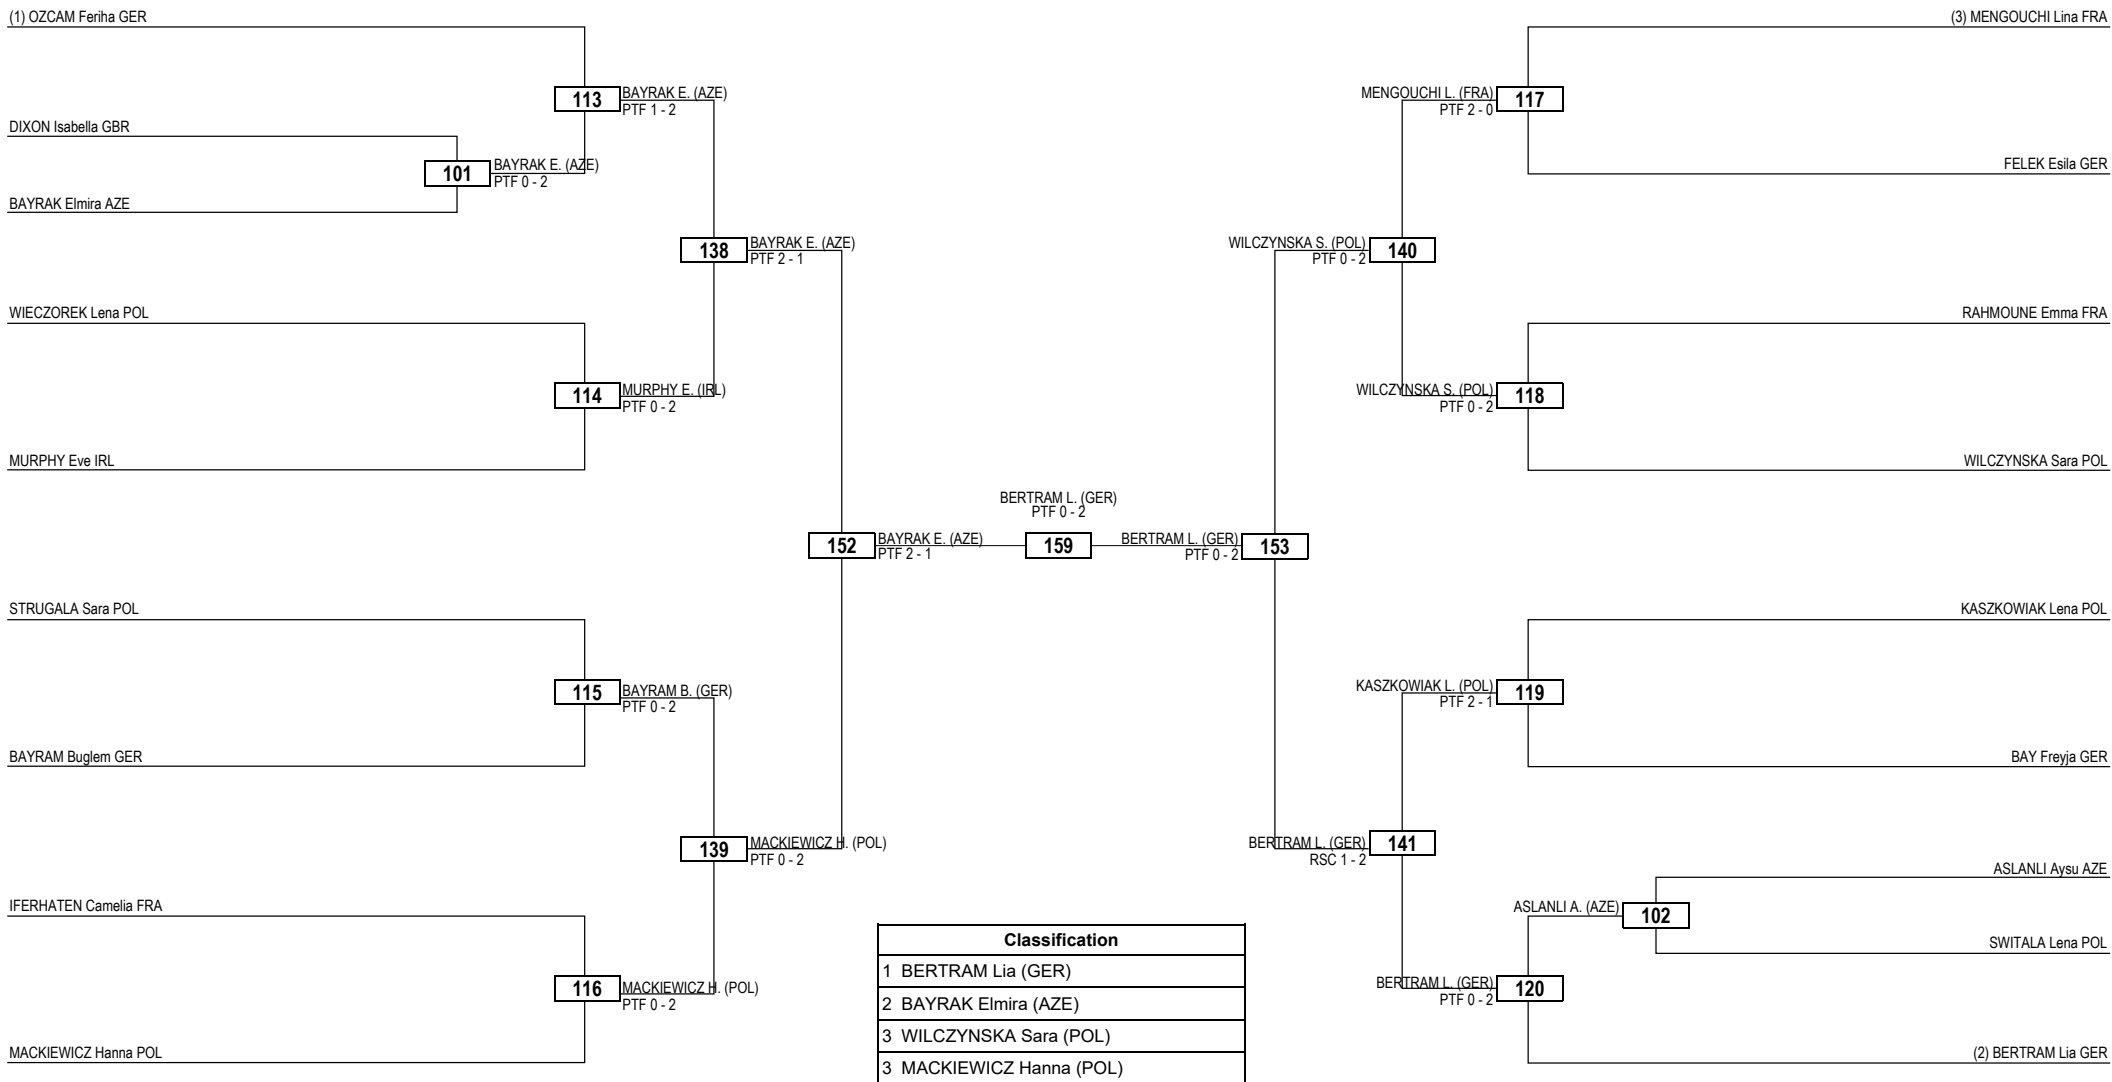

Round of 32   Round of 16   Quarterfinals   Semifinals   Final   Semifinals   Quarterfinals   Round of 16   Round of 32

LEGEND RSC: Win by Referee Stop the Contest   WDR: Win by Withdrawal   DQB: Win by Disqualification for unsportsmanlike behavior
(x) Seed   PTF: Win by Final Score   DSQ: Win by Disqualification   R: Round