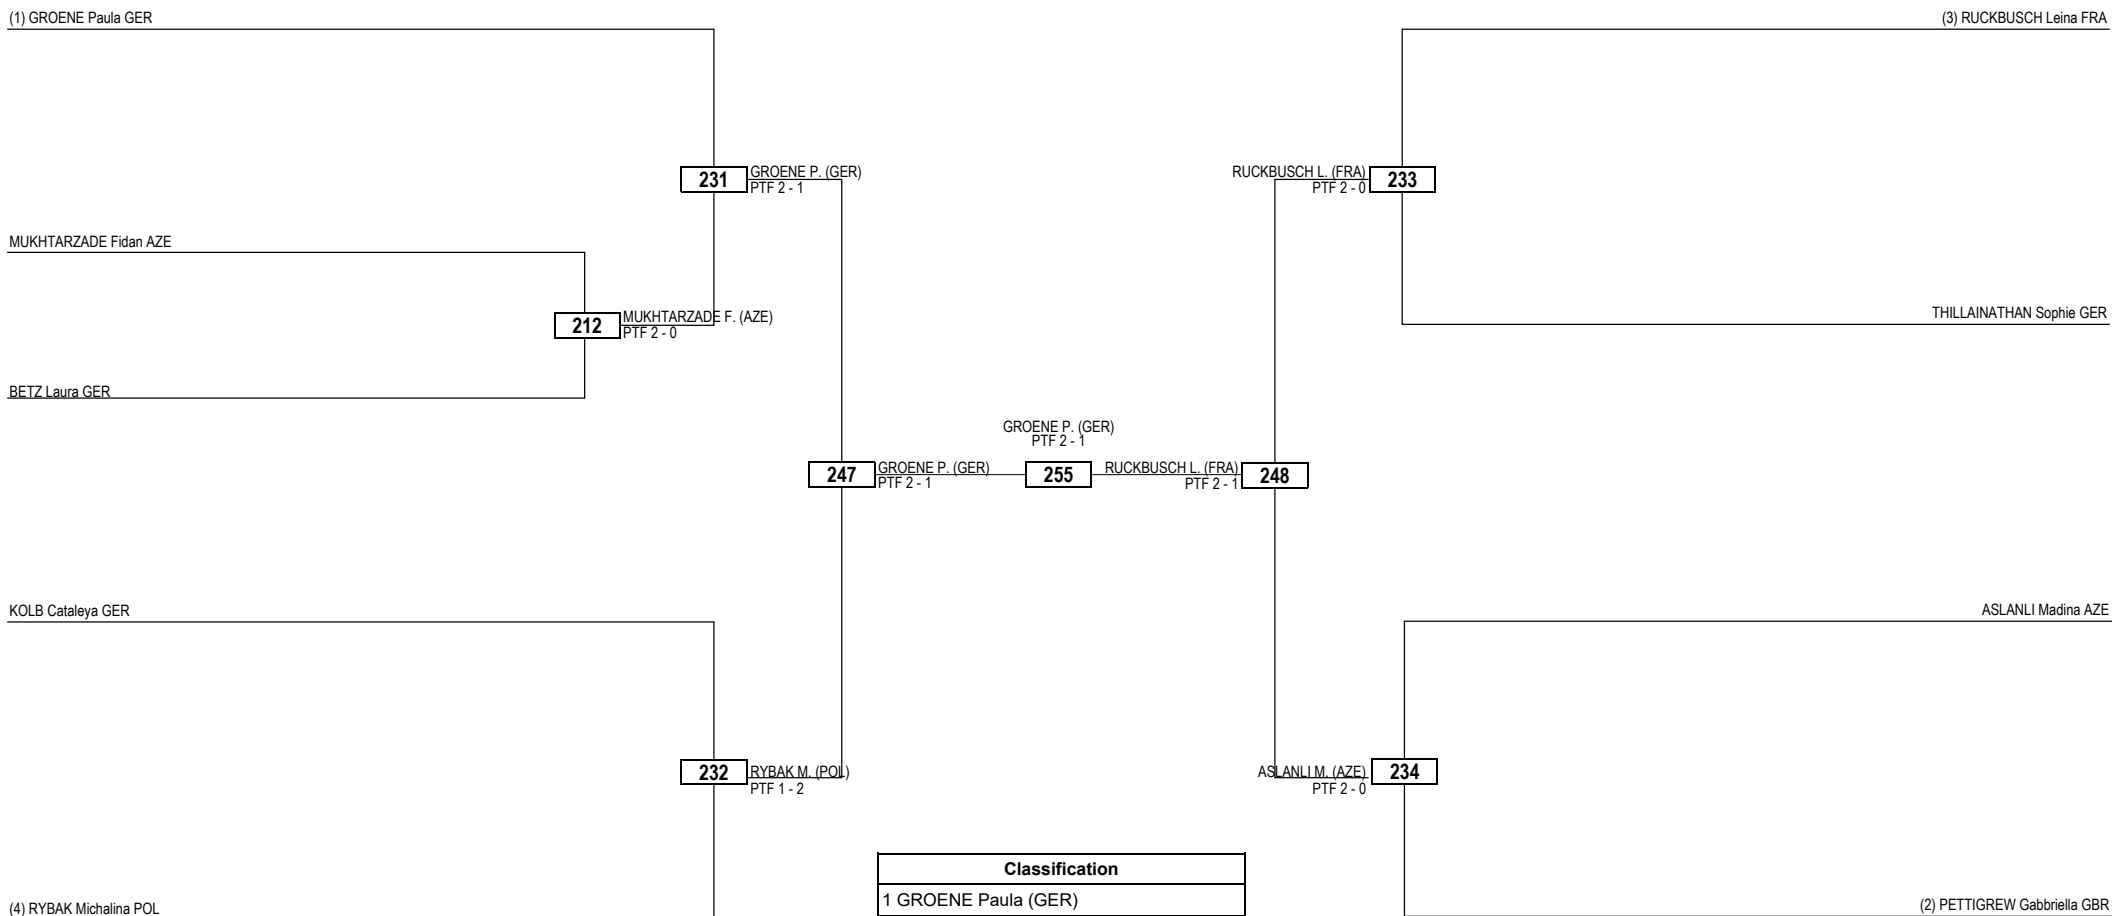

Round of 16 Quarterfinals Semifinals Final Semifinals Quarterfinals Round of 16

LEGEND RSC: Win by Referee Stop the Contest WDR: Win by Withdrawal DQB: Win by Disqualification for unsportsmanlike behavior
(x) Seed PTF: Win by Final Score DSQ: Win by Disqualification R: Round