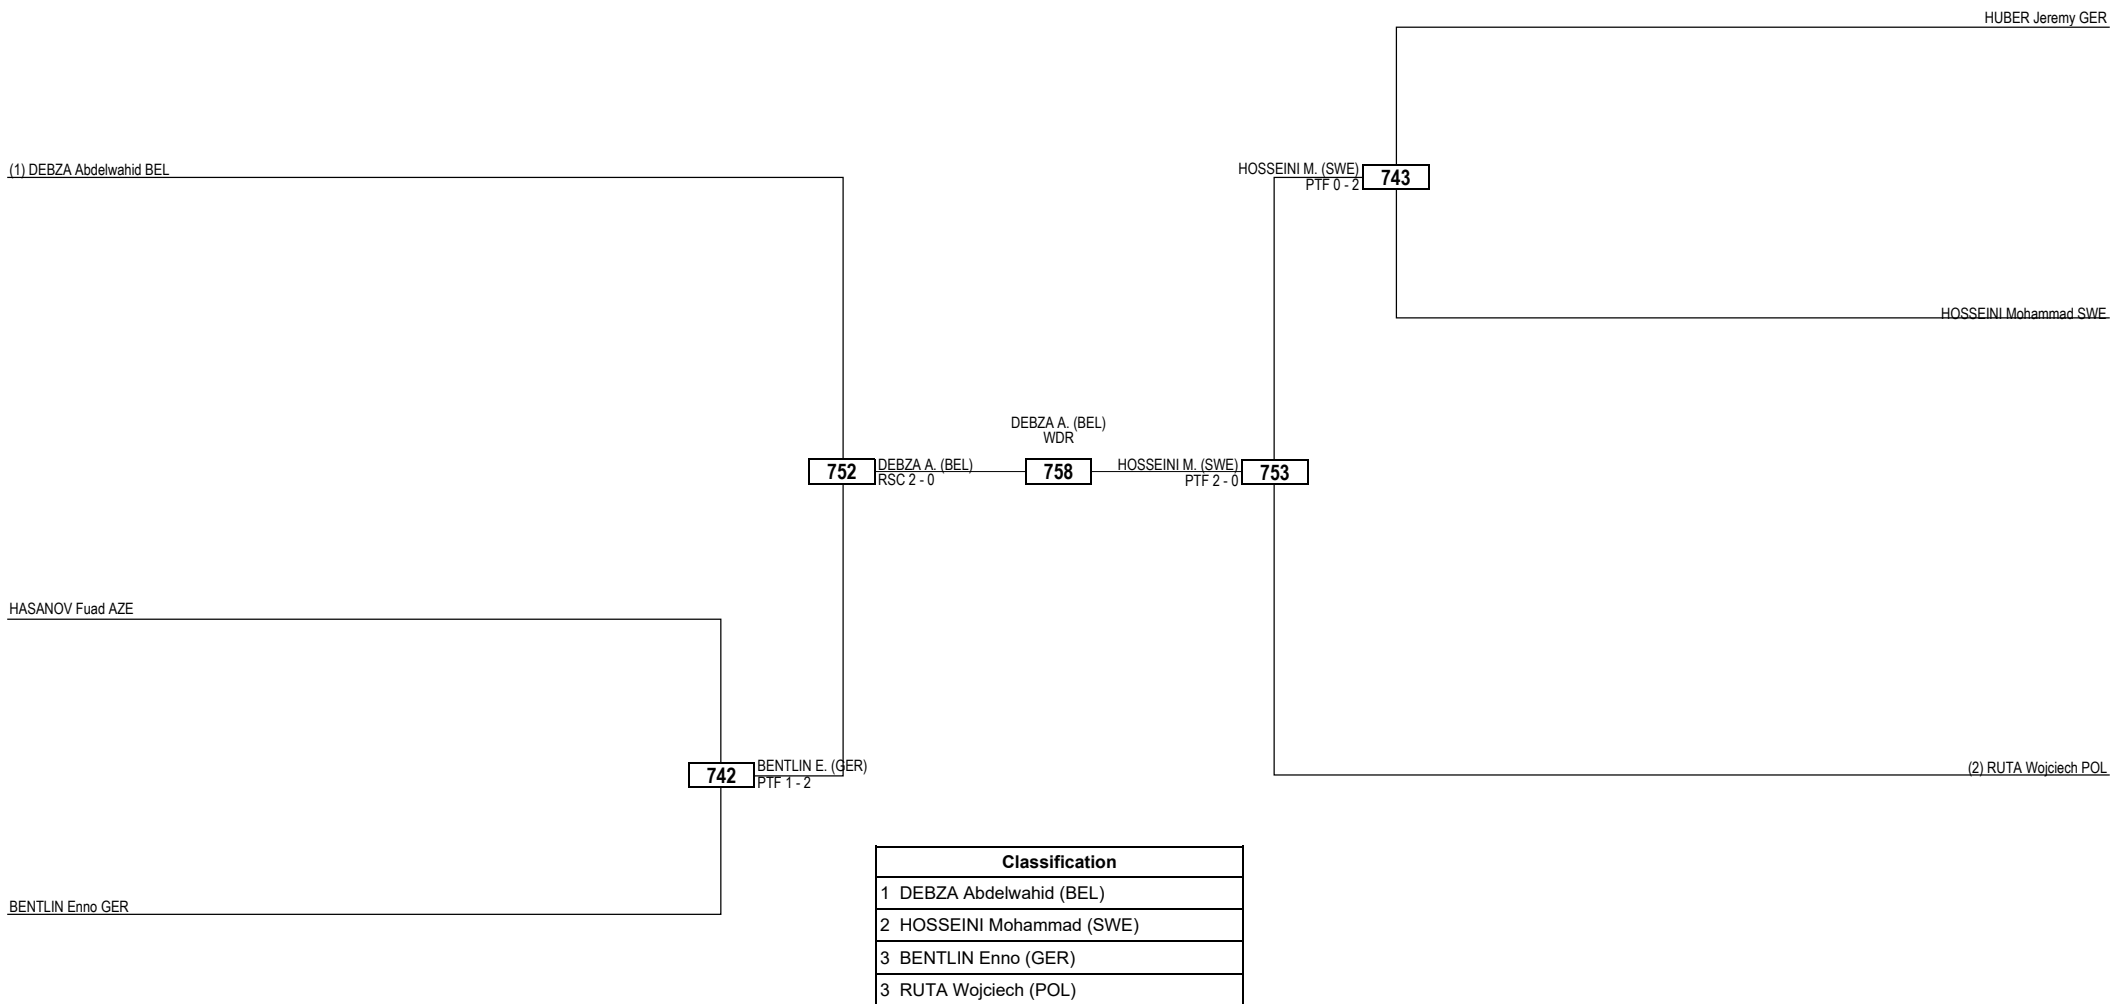

Quarterfinals   Semifinals   Final   Semifinals   Quarterfinals

LEGEND RSC: Win by Referee Stop the Contest   WDR: Win by Withdrawal   DQB: Win by Disqualification for unsportsmanlike behavior
(x) Seed   PTF: Win by Final Score   DSQ: Win by Disqualification   R: Round