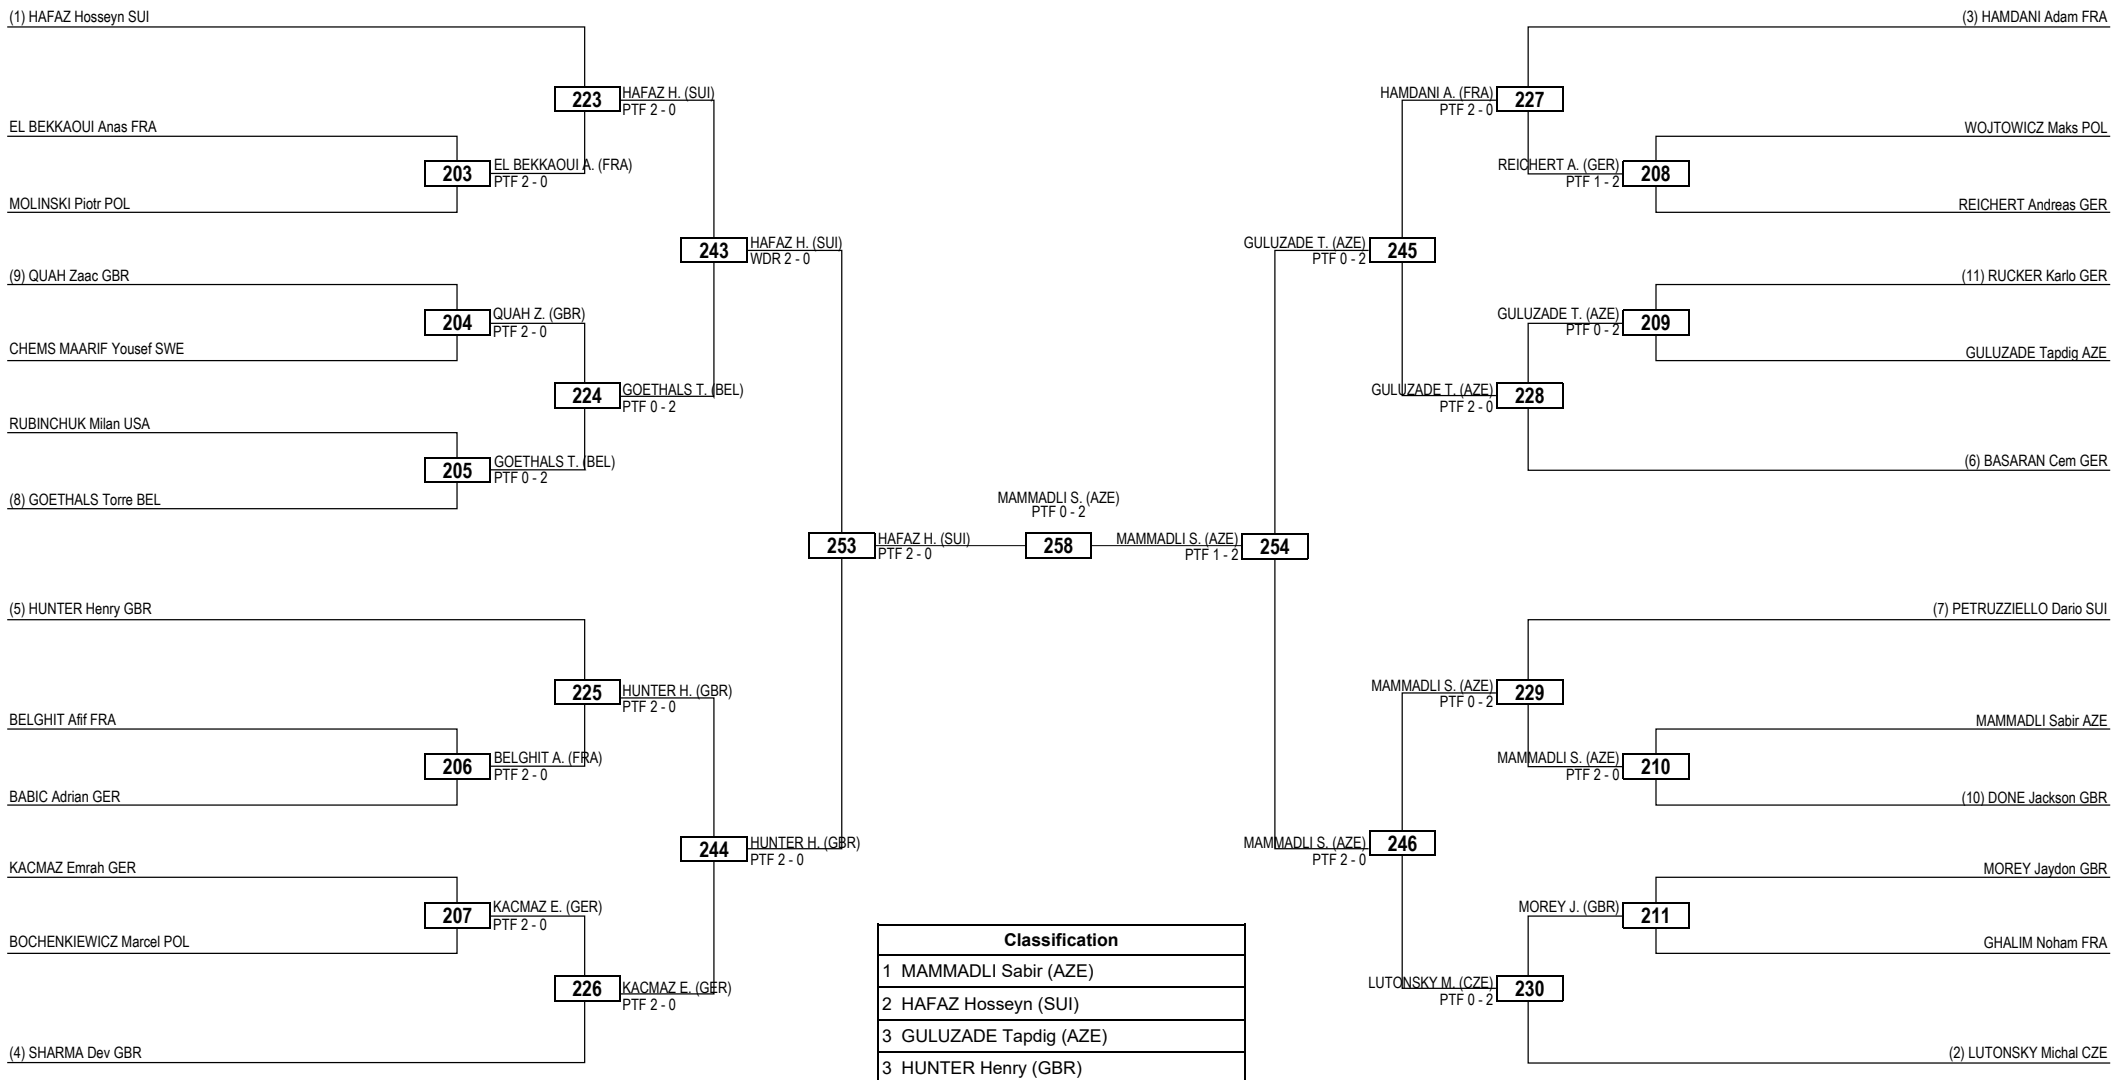

Round of 32 Round of 16 Quarterfinals Semifinals Final Semifinals Quarterfinals Round of 16 Round of 32

LEGEND RSC: Win by Referee Stop the Contest WDR: Win by Withdrawal DQB: Win by Disqualification for unsportsmanlike behavior
 (x) Seed PTF: Win by Final Score DSQ: Win by Disqualification R: Round