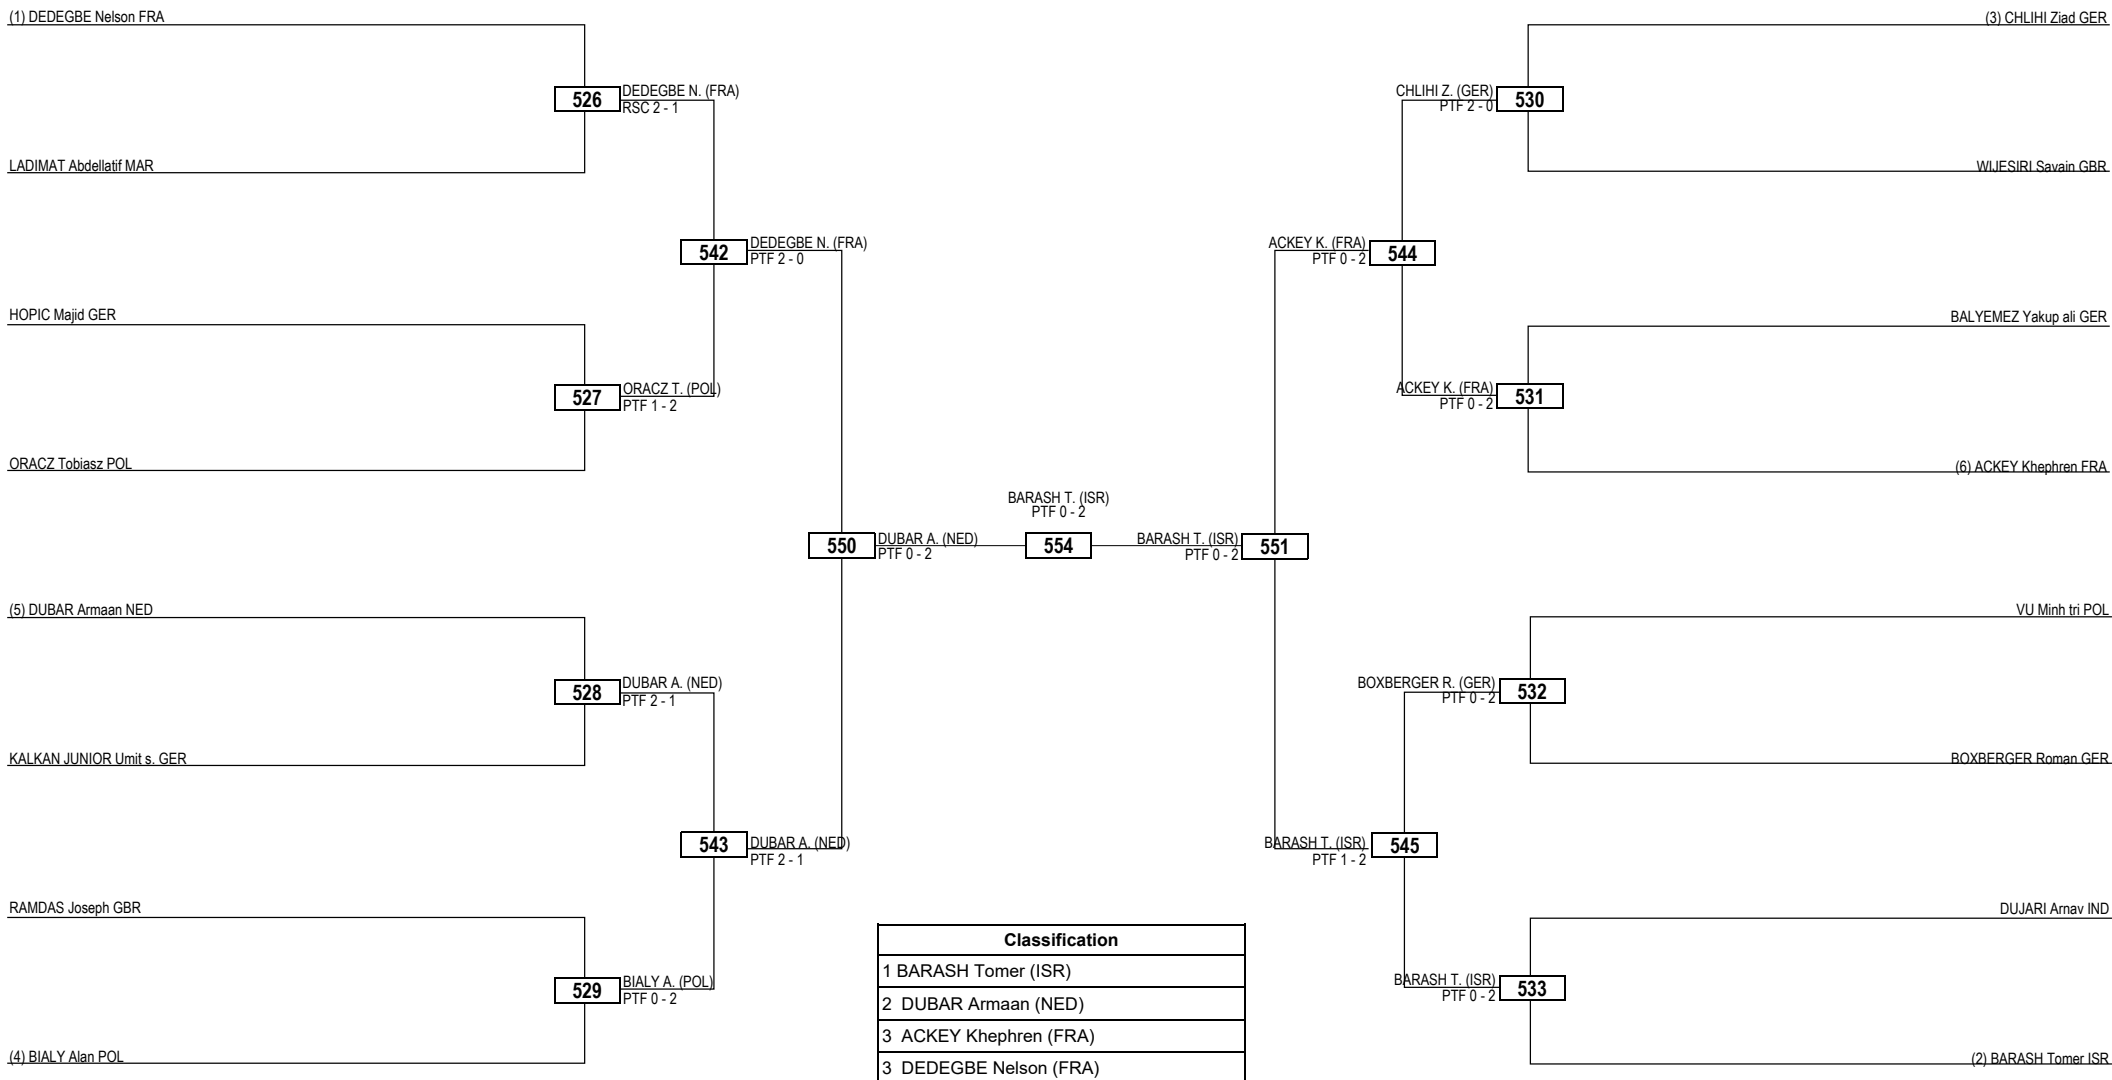

Round of 16   Quarterfinals   Semifinals   Final   Semifinals   Quarterfinals   Round of 16

LEGEND RSC: Win by Referee Stop the Contest   WDR: Win by Withdrawal   DQB: Win by Disqualification for unsportsmanlike behavior
(x) Seed   PTF: Win by Final Score   DSQ: Win by Disqualification   R: Round