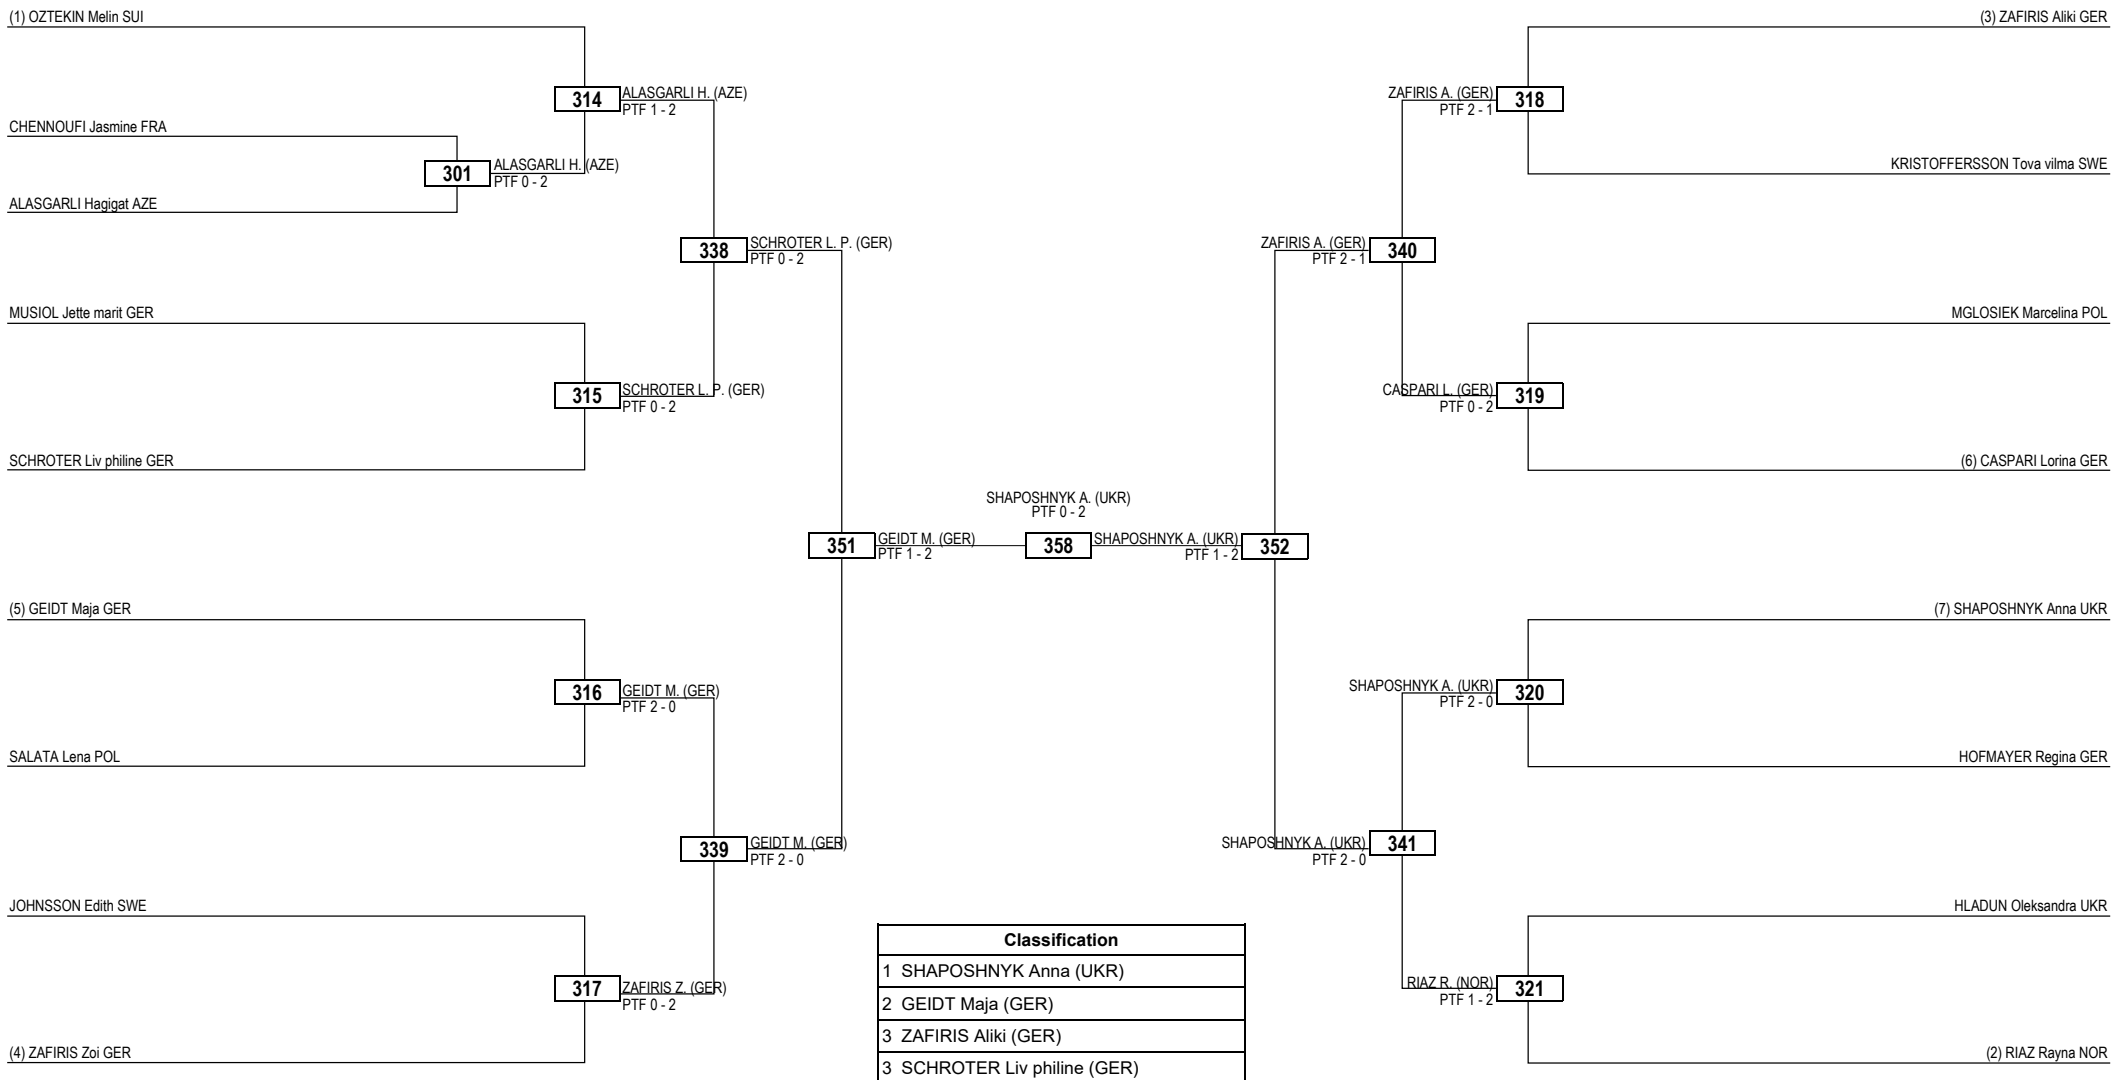

Round of 32   Round of 16   Quarterfinals   Semifinals   Final   Semifinals   Quarterfinals   Round of 16   Round of 32

LEGEND RSC: Win by Referee Stop the Contest   WDR: Win by Withdrawal   DQB: Win by Disqualification for unsportsmanlike behavior
(x) Seed   PTF: Win by Final Score   DSQ: Win by Disqualification   R: Round