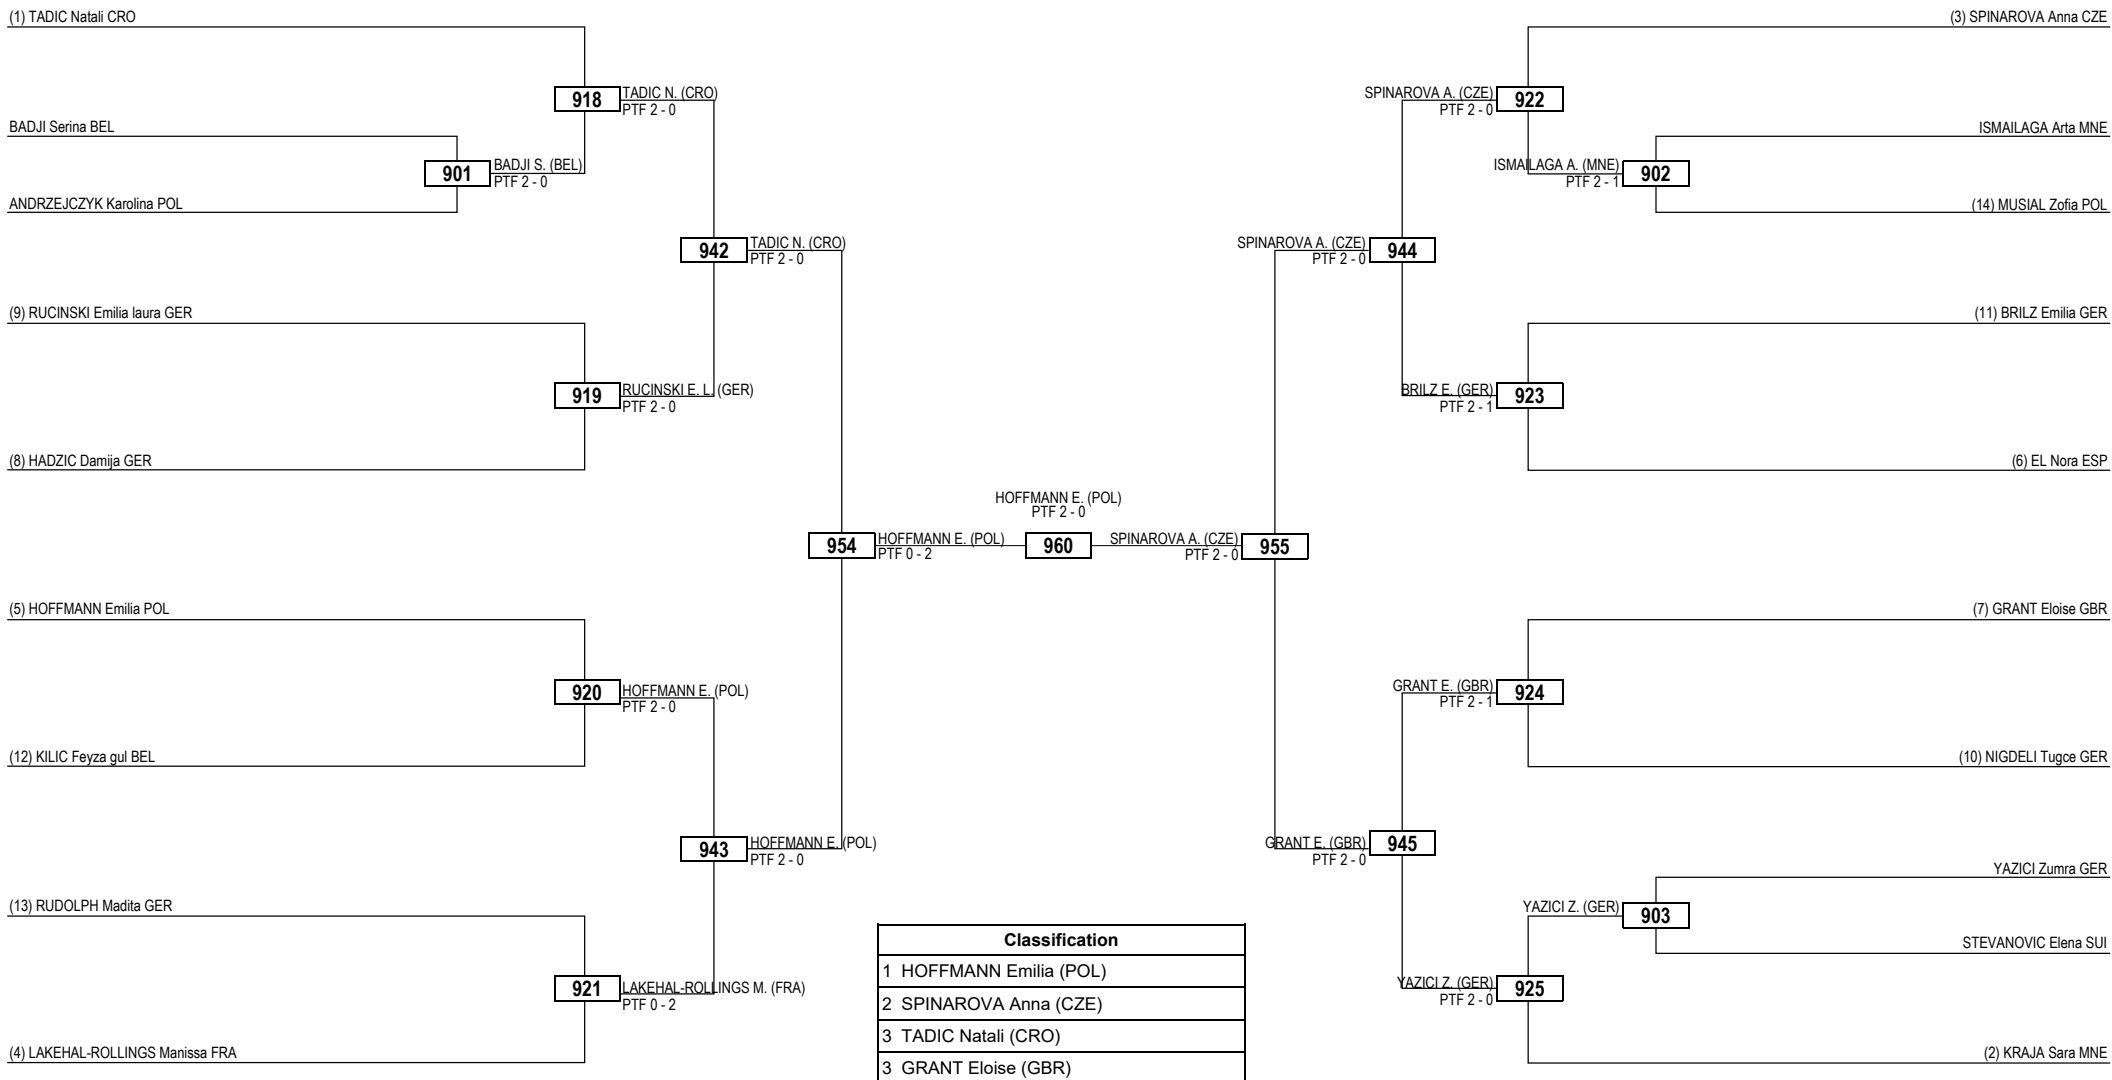

Round of 32   Round of 16   Quarterfinals   Semifinals   Final   Semifinals   Quarterfinals   Round of 16   Round of 32

LEGEND RSC: Win by Referee Stop the Contest   WDR: Win by Withdrawal   DQB: Win by Disqualification for unsportsmanlike behavior
(x) Seed   PTF: Win by Final Score   DSQ: Win by Disqualification   R: Round