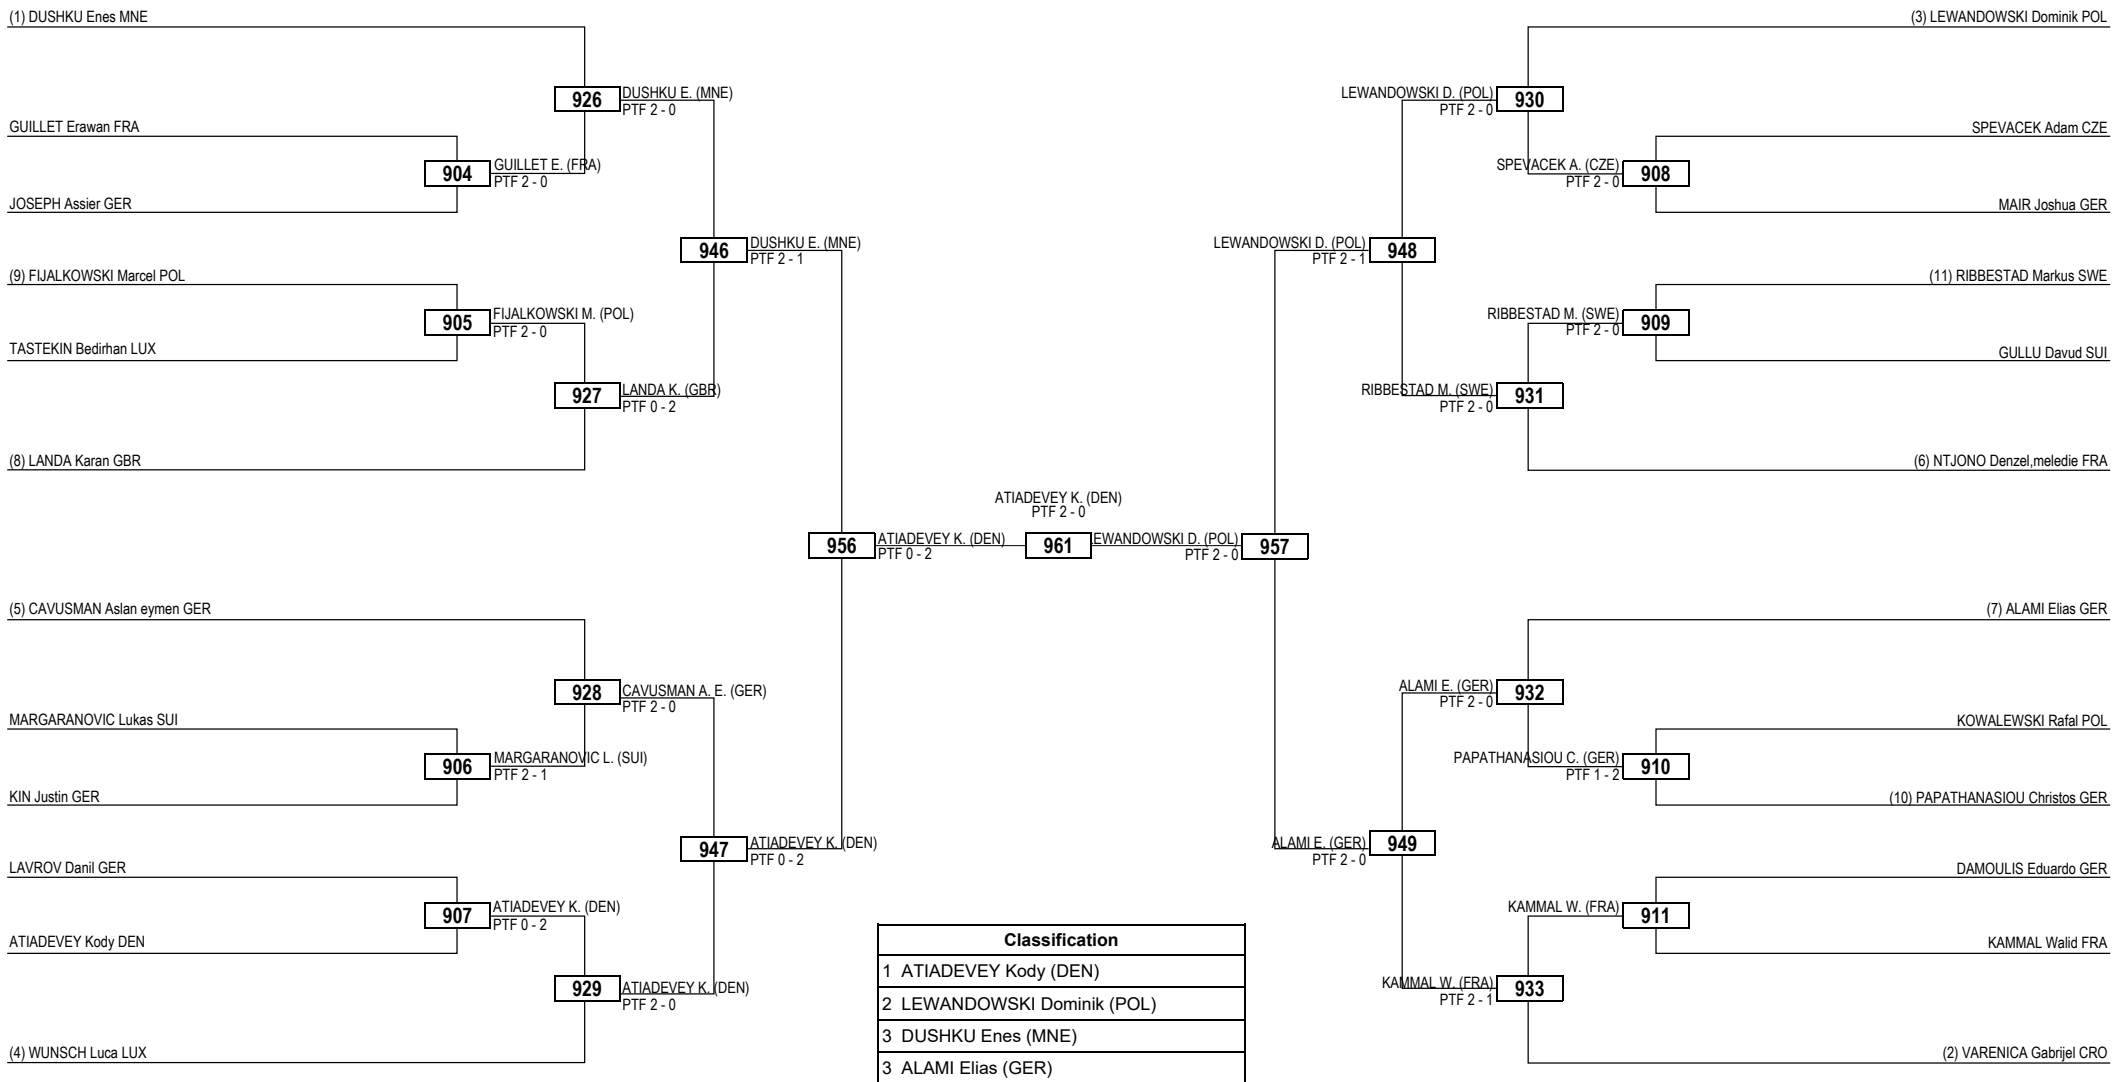

Round of 32   Round of 16   Quarterfinals   Semifinals   Final   Semifinals   Quarterfinals   Round of 16   Round of 32

LEGEND RSC: Win by Referee Stop the Contest   WDR: Win by Withdrawal   DQB: Win by Disqualification for unsportsmanlike behavior
(x) Seed   PTF: Win by Final Score   DSQ: Win by Disqualification   R: Round