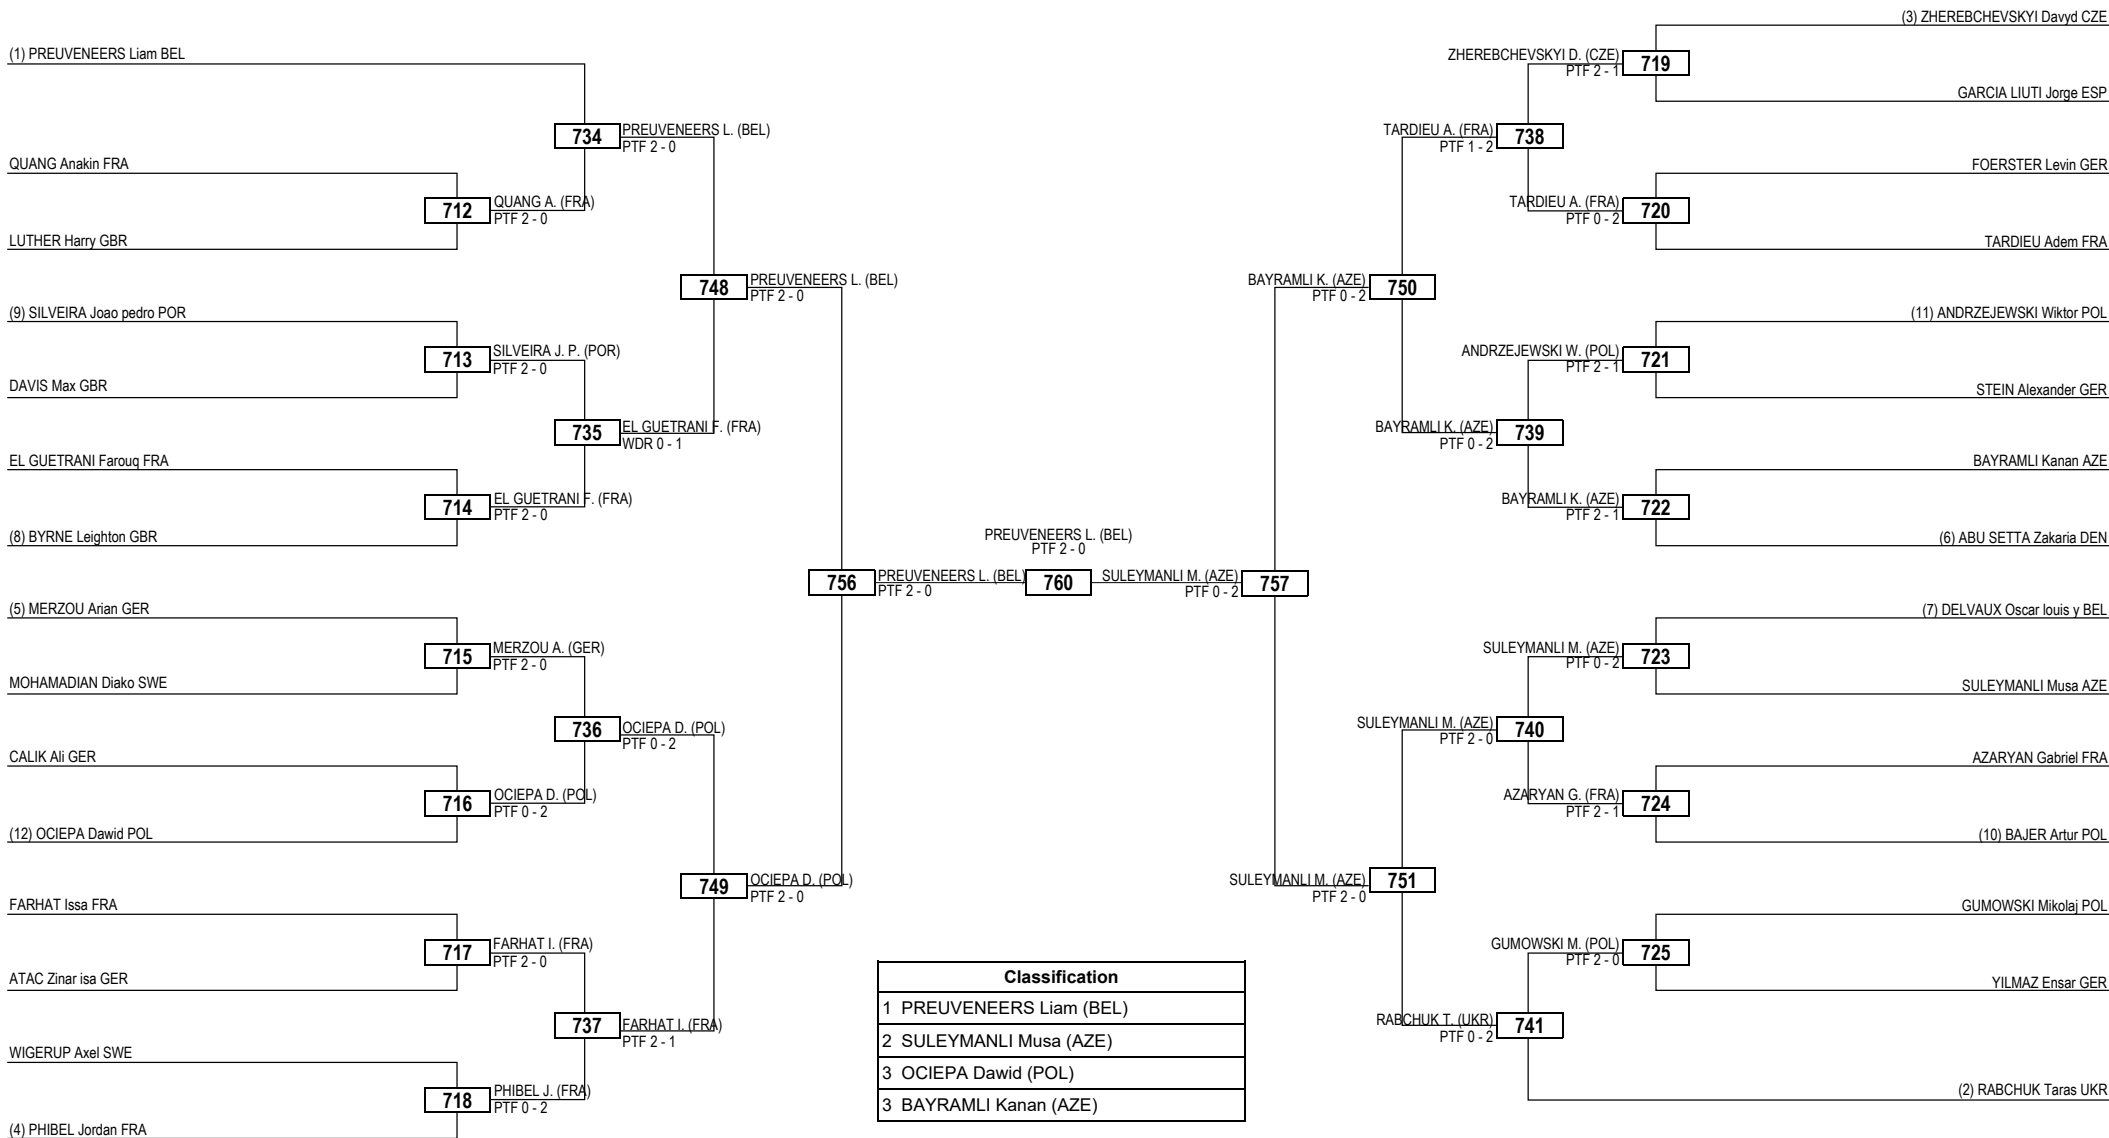

Round of 32 Round of 16 Quarterfinals Semifinals Final Semifinals Quarterfinals Round of 16 Round of 32

LEGEND RSC: Win by Referee Stop the Contest WDR: Win by Withdrawal DQB: Win by Disqualification for unsportsmanlike behavior
 (x) Seed PTF: Win by Final Score DSQ: Win by Disqualification R: Round