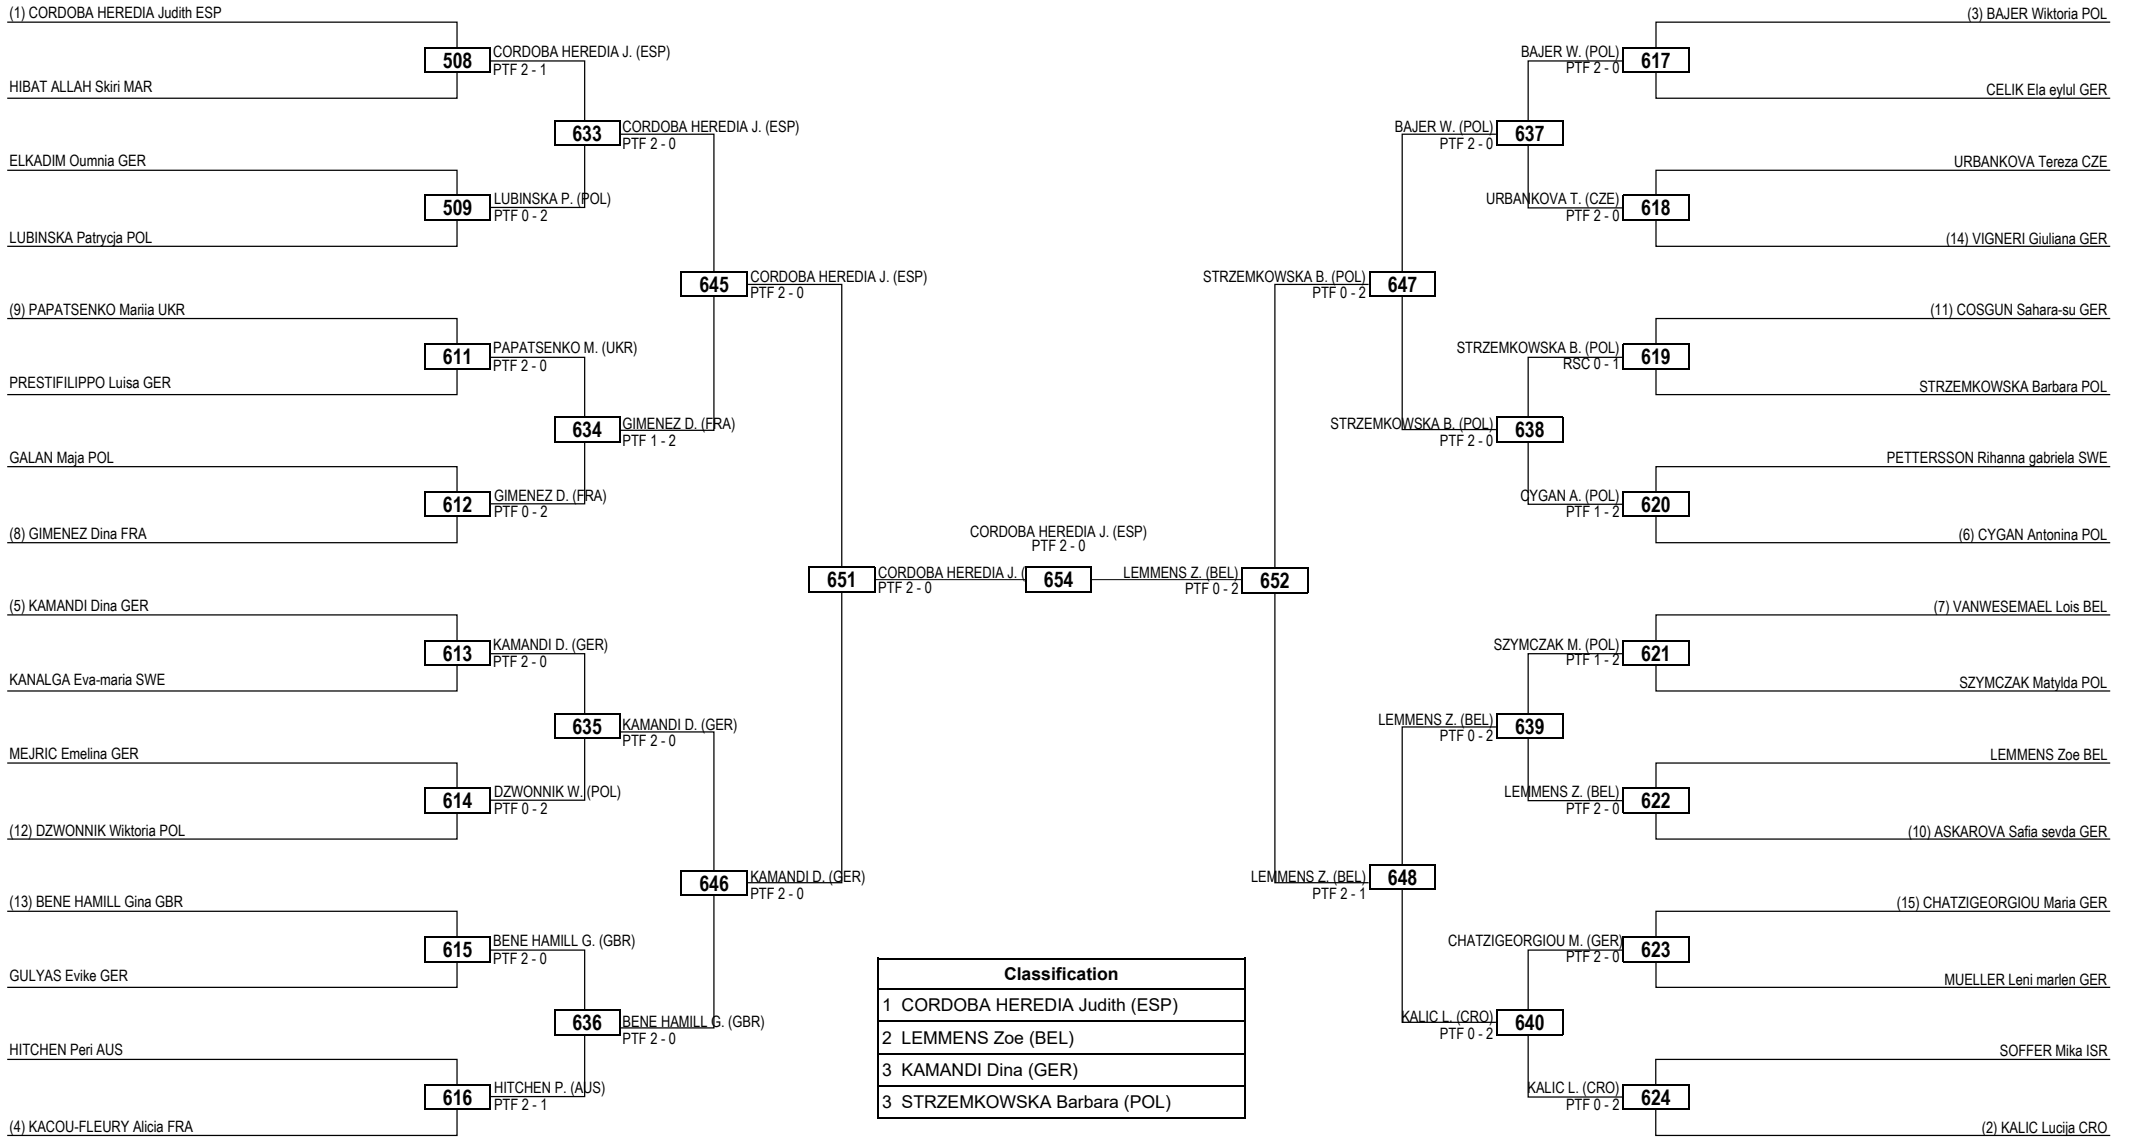

Round of 32   Round of 16   Quarterfinals   Semifinals   Final   Semifinals   Quarterfinals   Round of 16   Round of 32

LEGEND RSC: Win by Referee Stop the Contest   WDR: Win by Withdrawal   DQB: Win by Disqualification for unsportsmanlike behavior
(x) Seed   PTF: Win by Final Score   DSQ: Win by Disqualification   R: Round