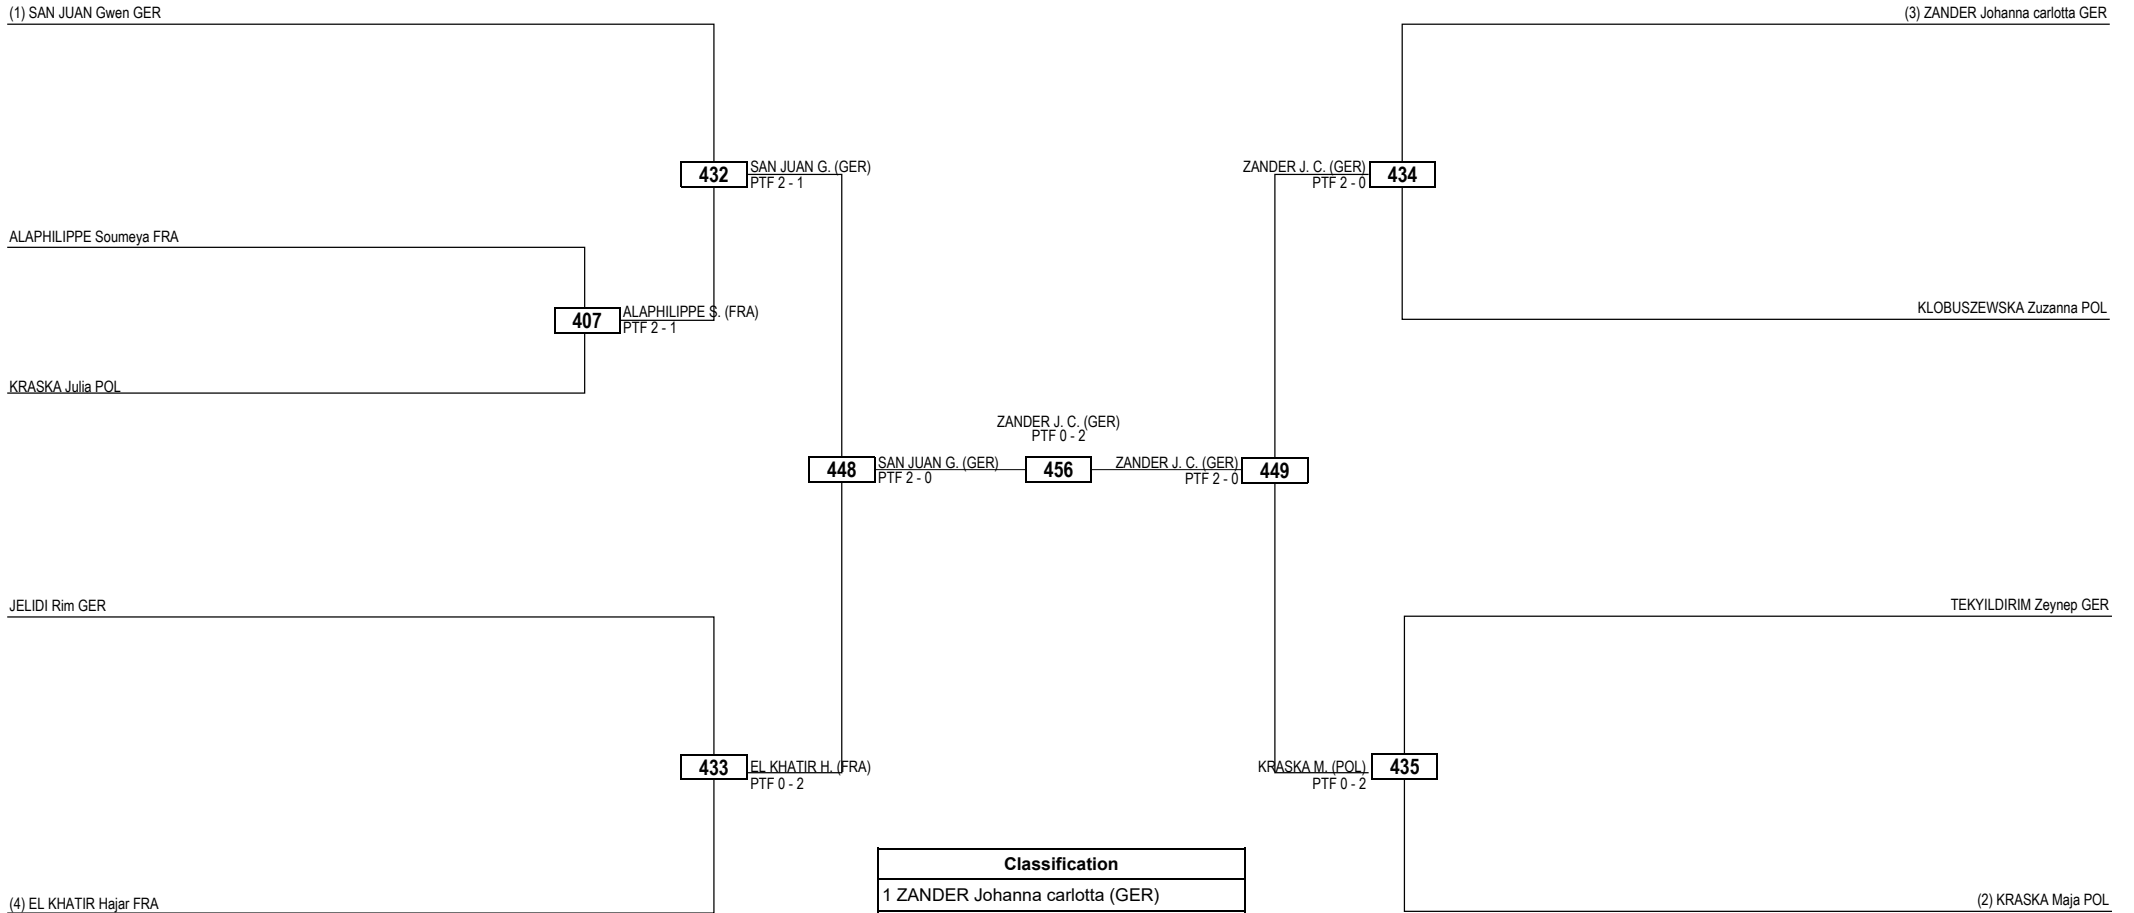

Round of 16 Quarterfinals Semifinals Final Semifinals Quarterfinals Round of 16

LEGEND RSC: Win by Referee Stop the Contest WDR: Win by Withdrawal DQB: Win by Disqualification for unsportsmanlike behavior
(x) Seed PTF: Win by Final Score DSQ: Win by Disqualification R: Round