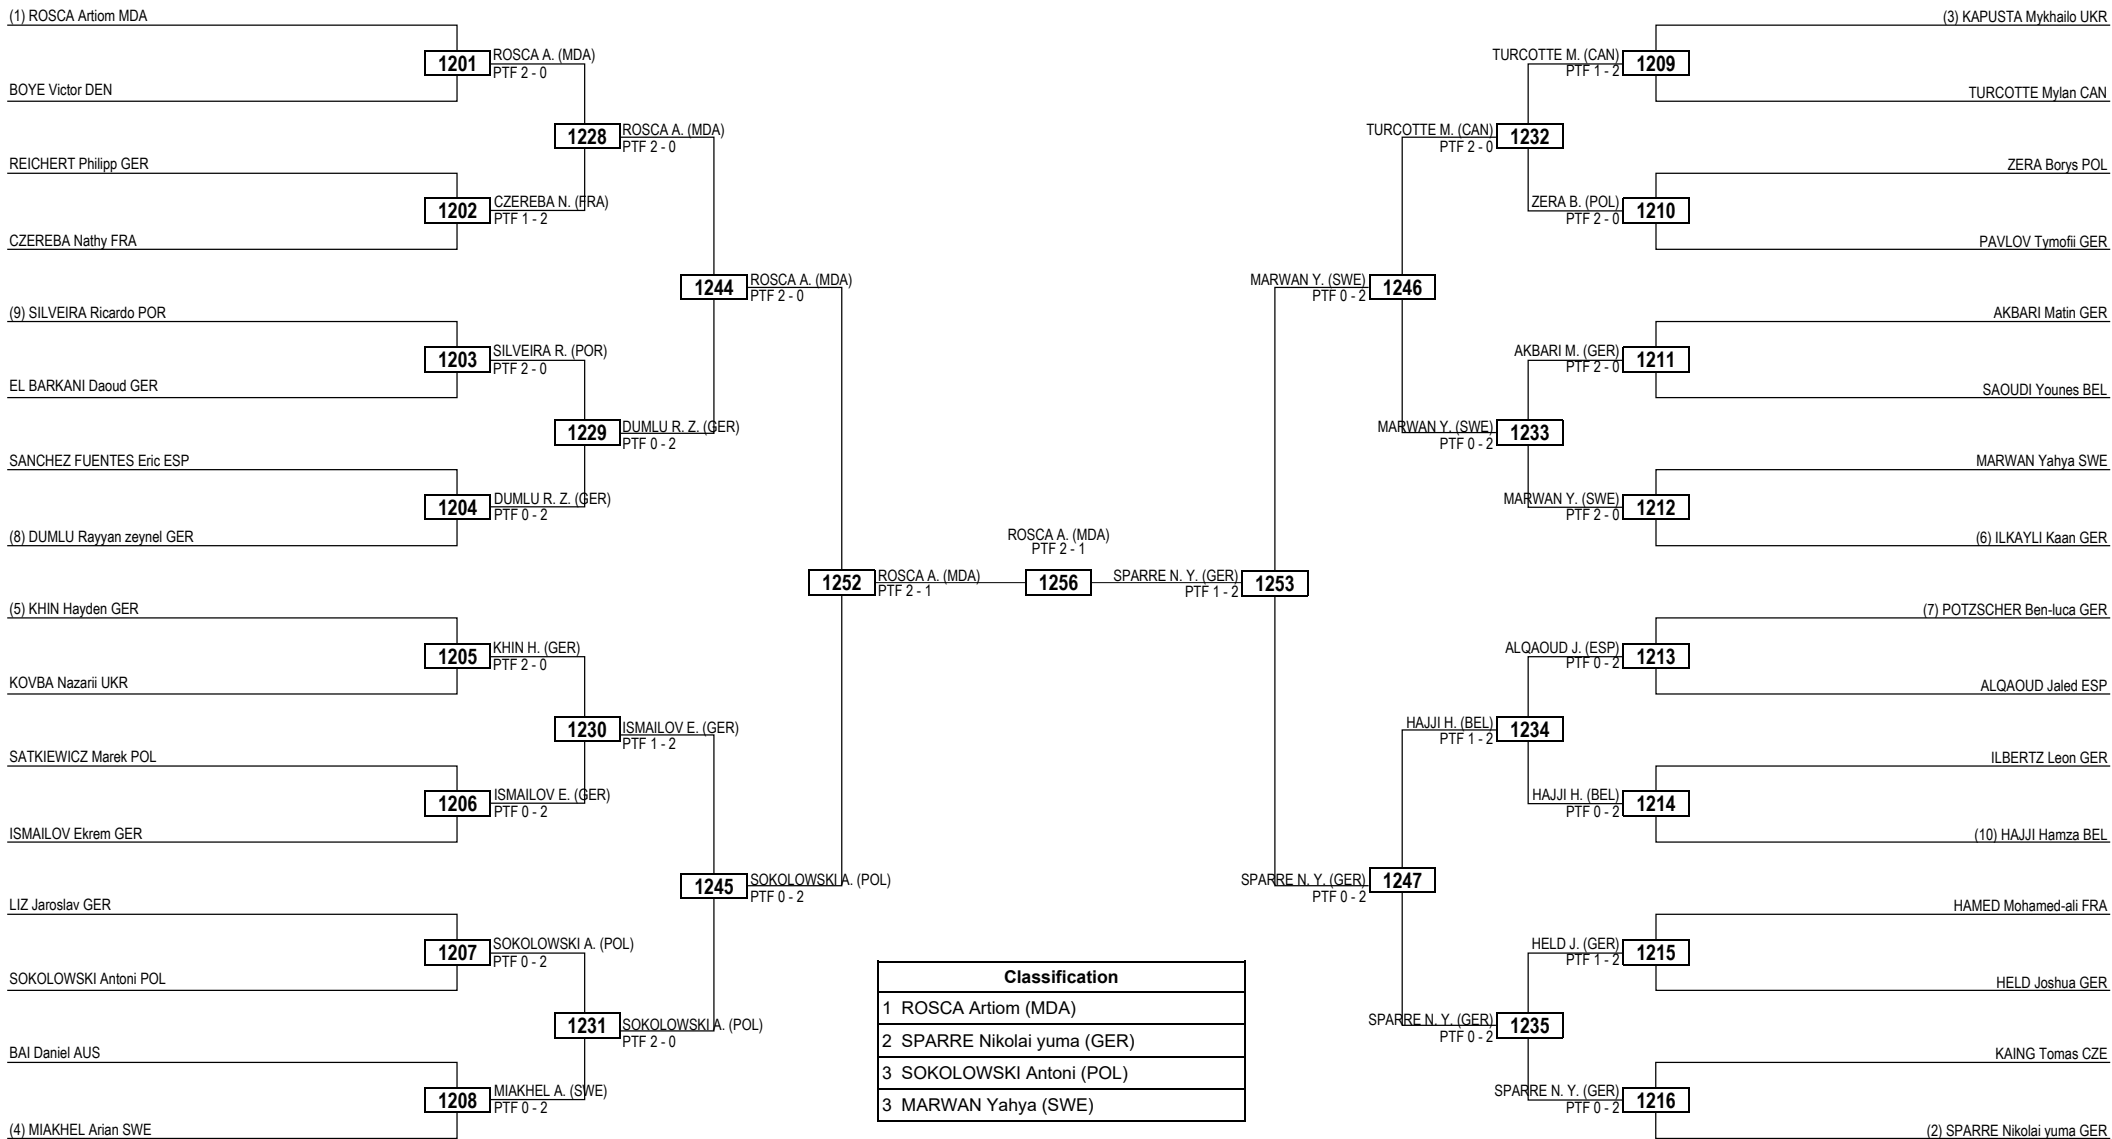

Round of 32   Round of 16   Quarterfinals   Semifinals   Final   Semifinals   Quarterfinals   Round of 16   Round of 32

LEGEND RSC: Win by Referee Stop the Contest   WDR: Win by Withdrawal   DQB: Win by Disqualification for unsportsmanlike behavior
(x) Seed   PTF: Win by Final Score   DSQ: Win by Disqualification   R: Round