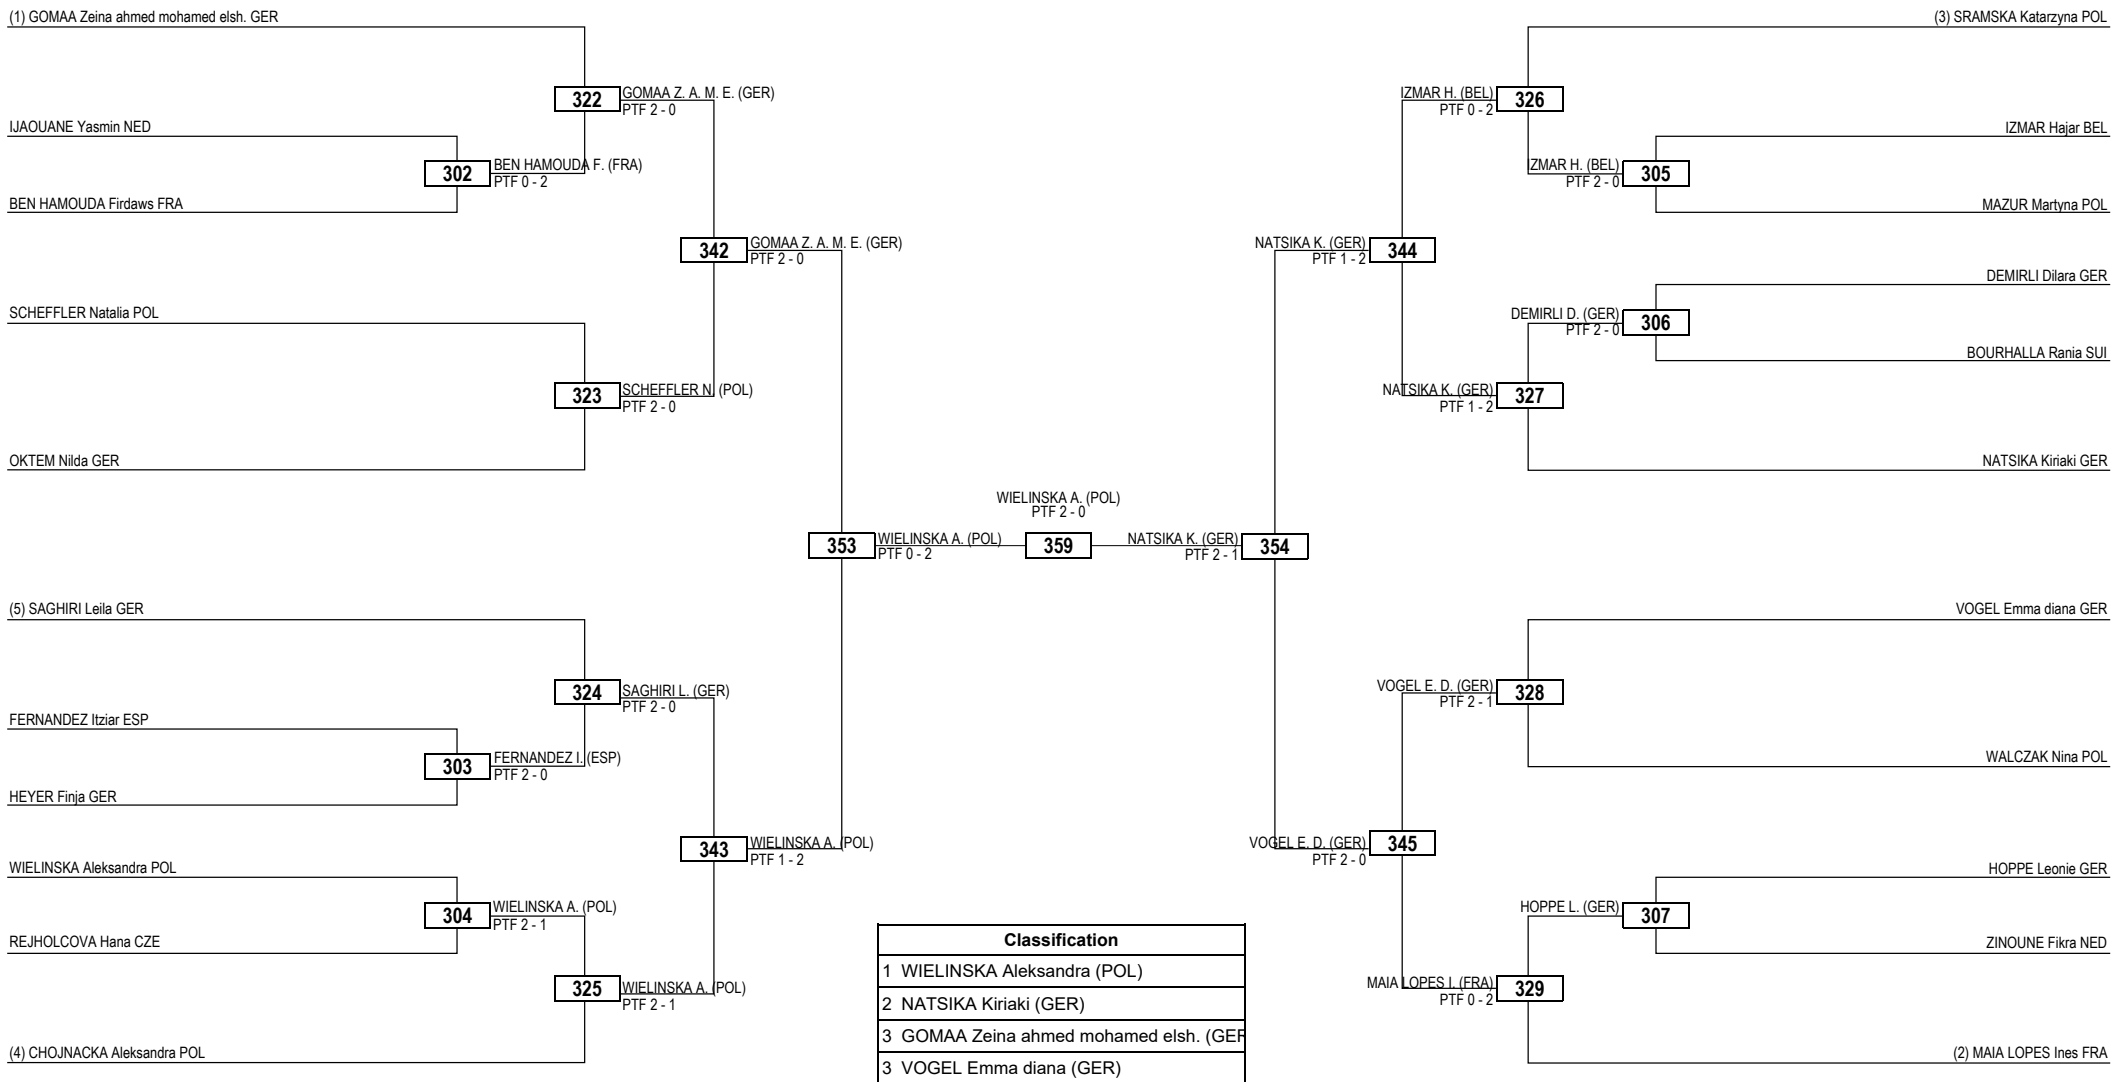

Round of 32   Round of 16   Quarterfinals   Semifinals   Final   Semifinals   Quarterfinals   Round of 16   Round of 32

LEGEND RSC: Win by Referee Stop the Contest   WDR: Win by Withdrawal   DQB: Win by Disqualification for unsportsmanlike behavior
(x) Seed   PTF: Win by Final Score   DSQ: Win by Disqualification   R: Round