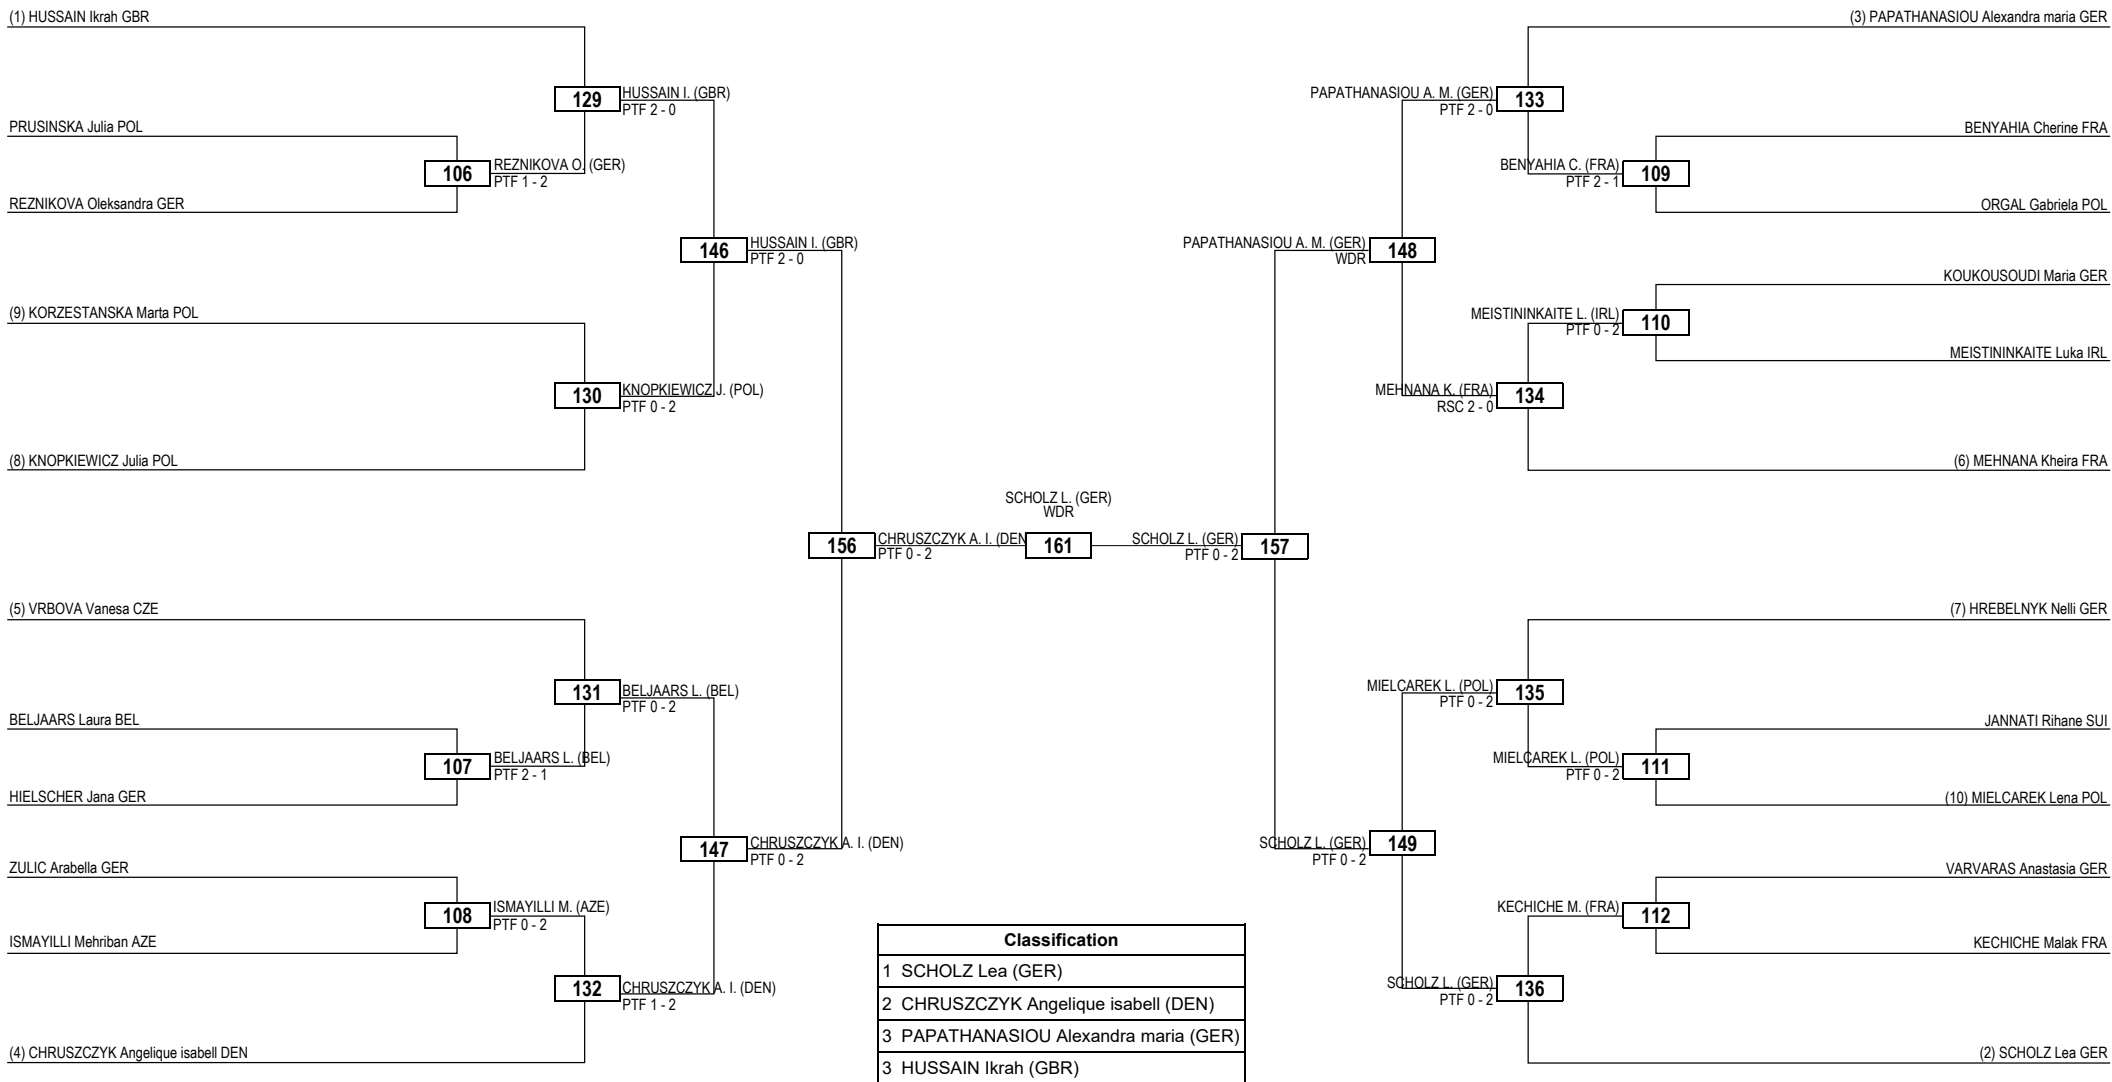

Round of 32   Round of 16   Quarterfinals   Semifinals   Final   Semifinals   Quarterfinals   Round of 16   Round of 32

LEGEND RSC: Win by Referee Stop the Contest   WDR: Win by Withdrawal   DQB: Win by Disqualification for unsportsmanlike behavior
(x) Seed   PTF: Win by Final Score   DSQ: Win by Disqualification   R: Round