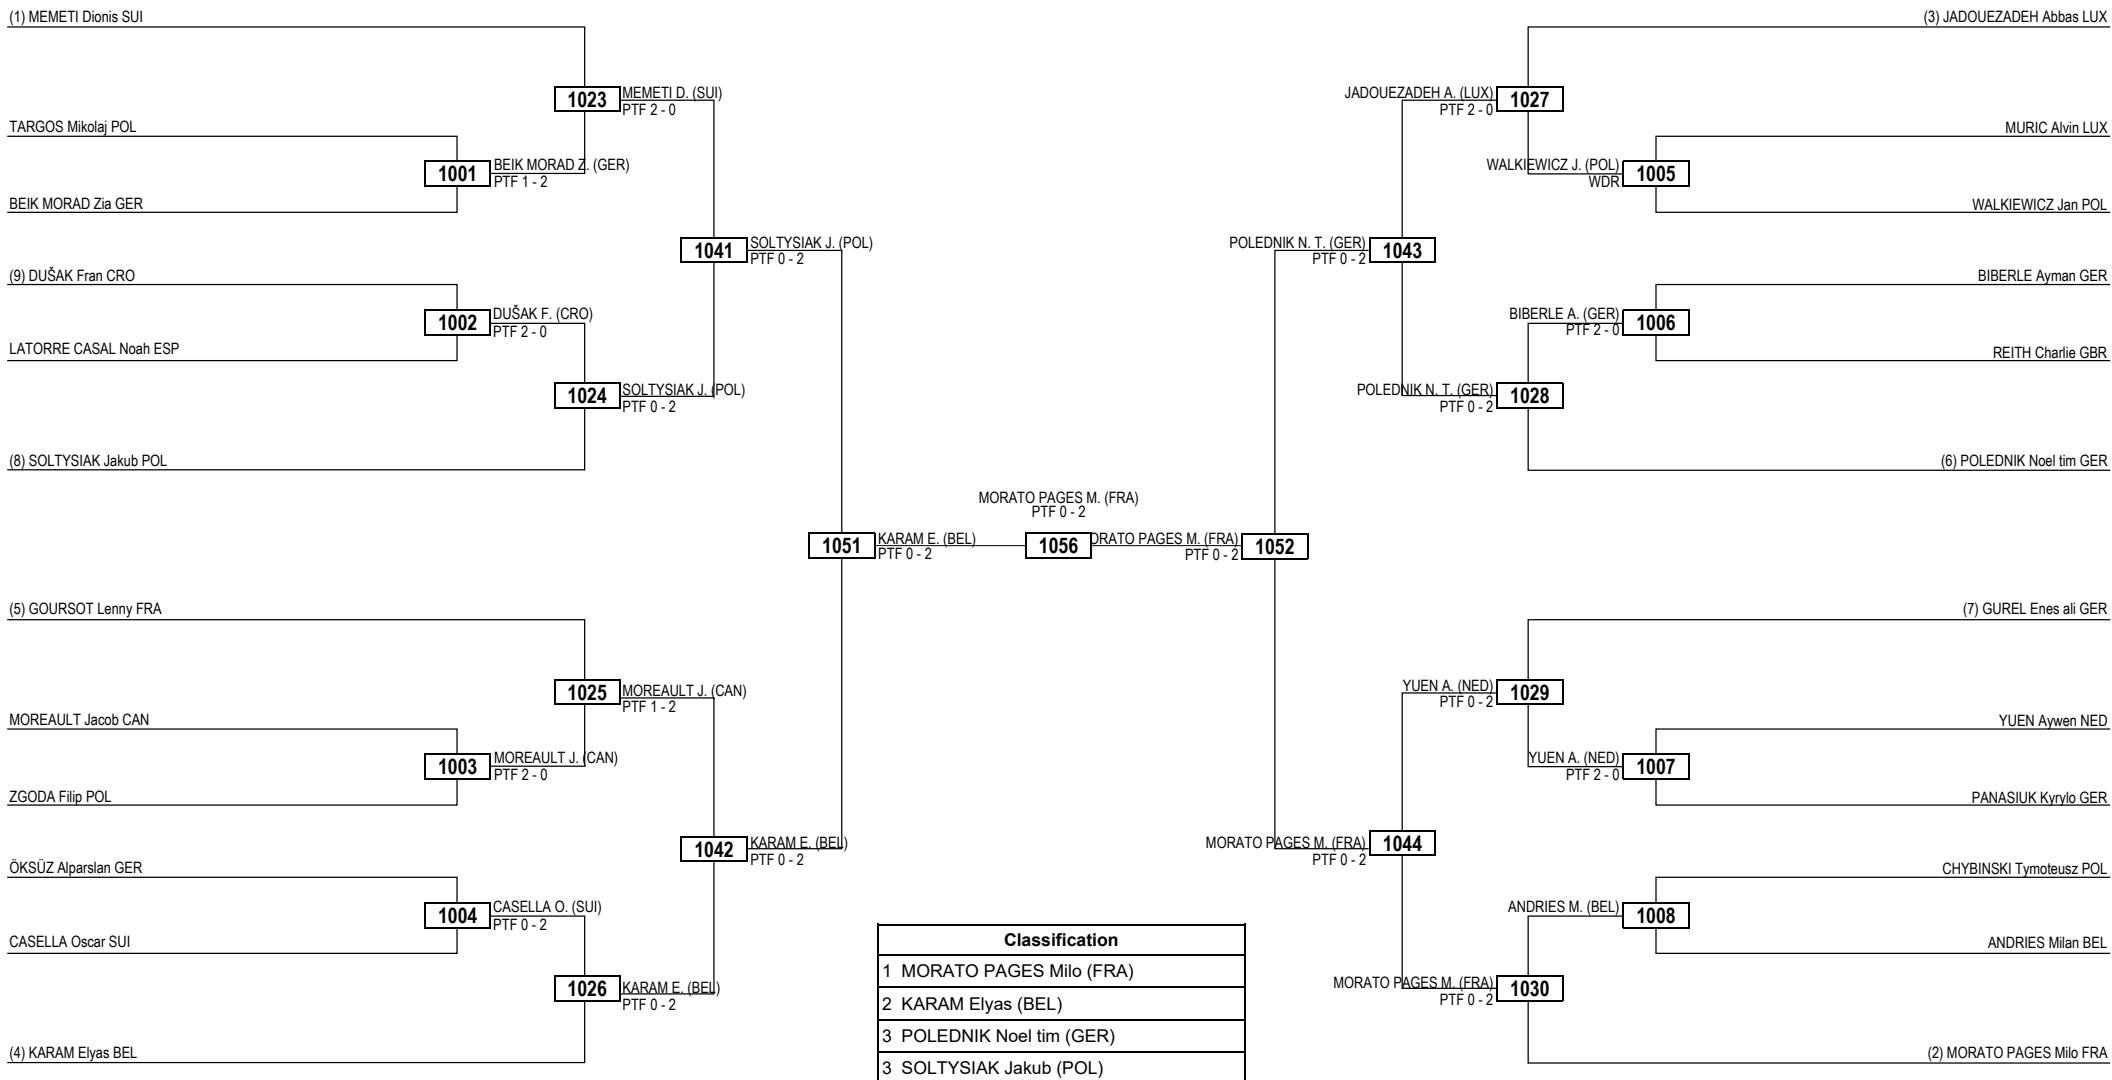

Round of 32   Round of 16   Quarterfinals   Semifinals   Final   Semifinals   Quarterfinals   Round of 16   Round of 32

LEGEND RSC: Win by Referee Stop the Contest   WDR: Win by Withdrawal   DQB: Win by Disqualification for unsportsmanlike behavior
(x) Seed   PTF: Win by Final Score   DSQ: Win by Disqualification   R: Round