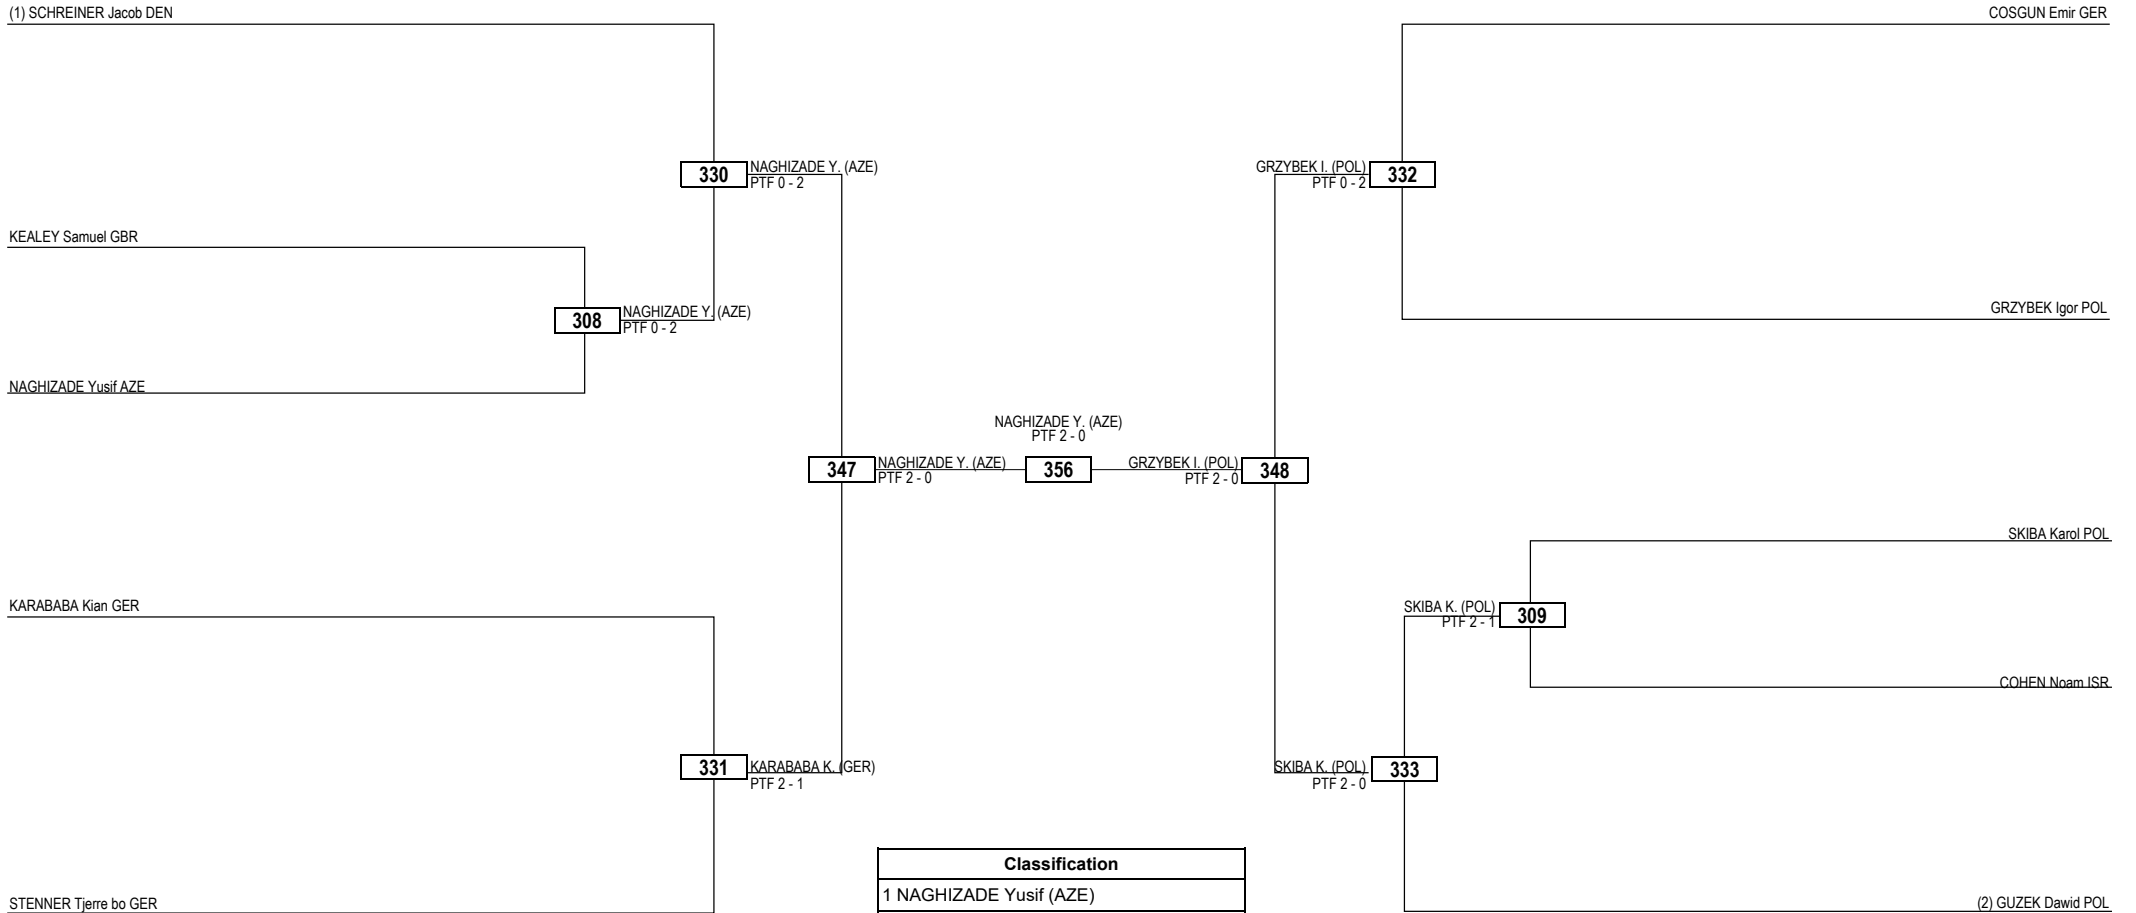

Round of 16 Quarterfinals Semifinals Final Semifinals Quarterfinals Round of 16

LEGEND RSC: Win by Referee Stop the Contest WDR: Win by Withdrawal DQB: Win by Disqualification for unsportsmanlike behavior
(x) Seed PTF: Win by Final Score DSQ: Win by Disqualification R: Round