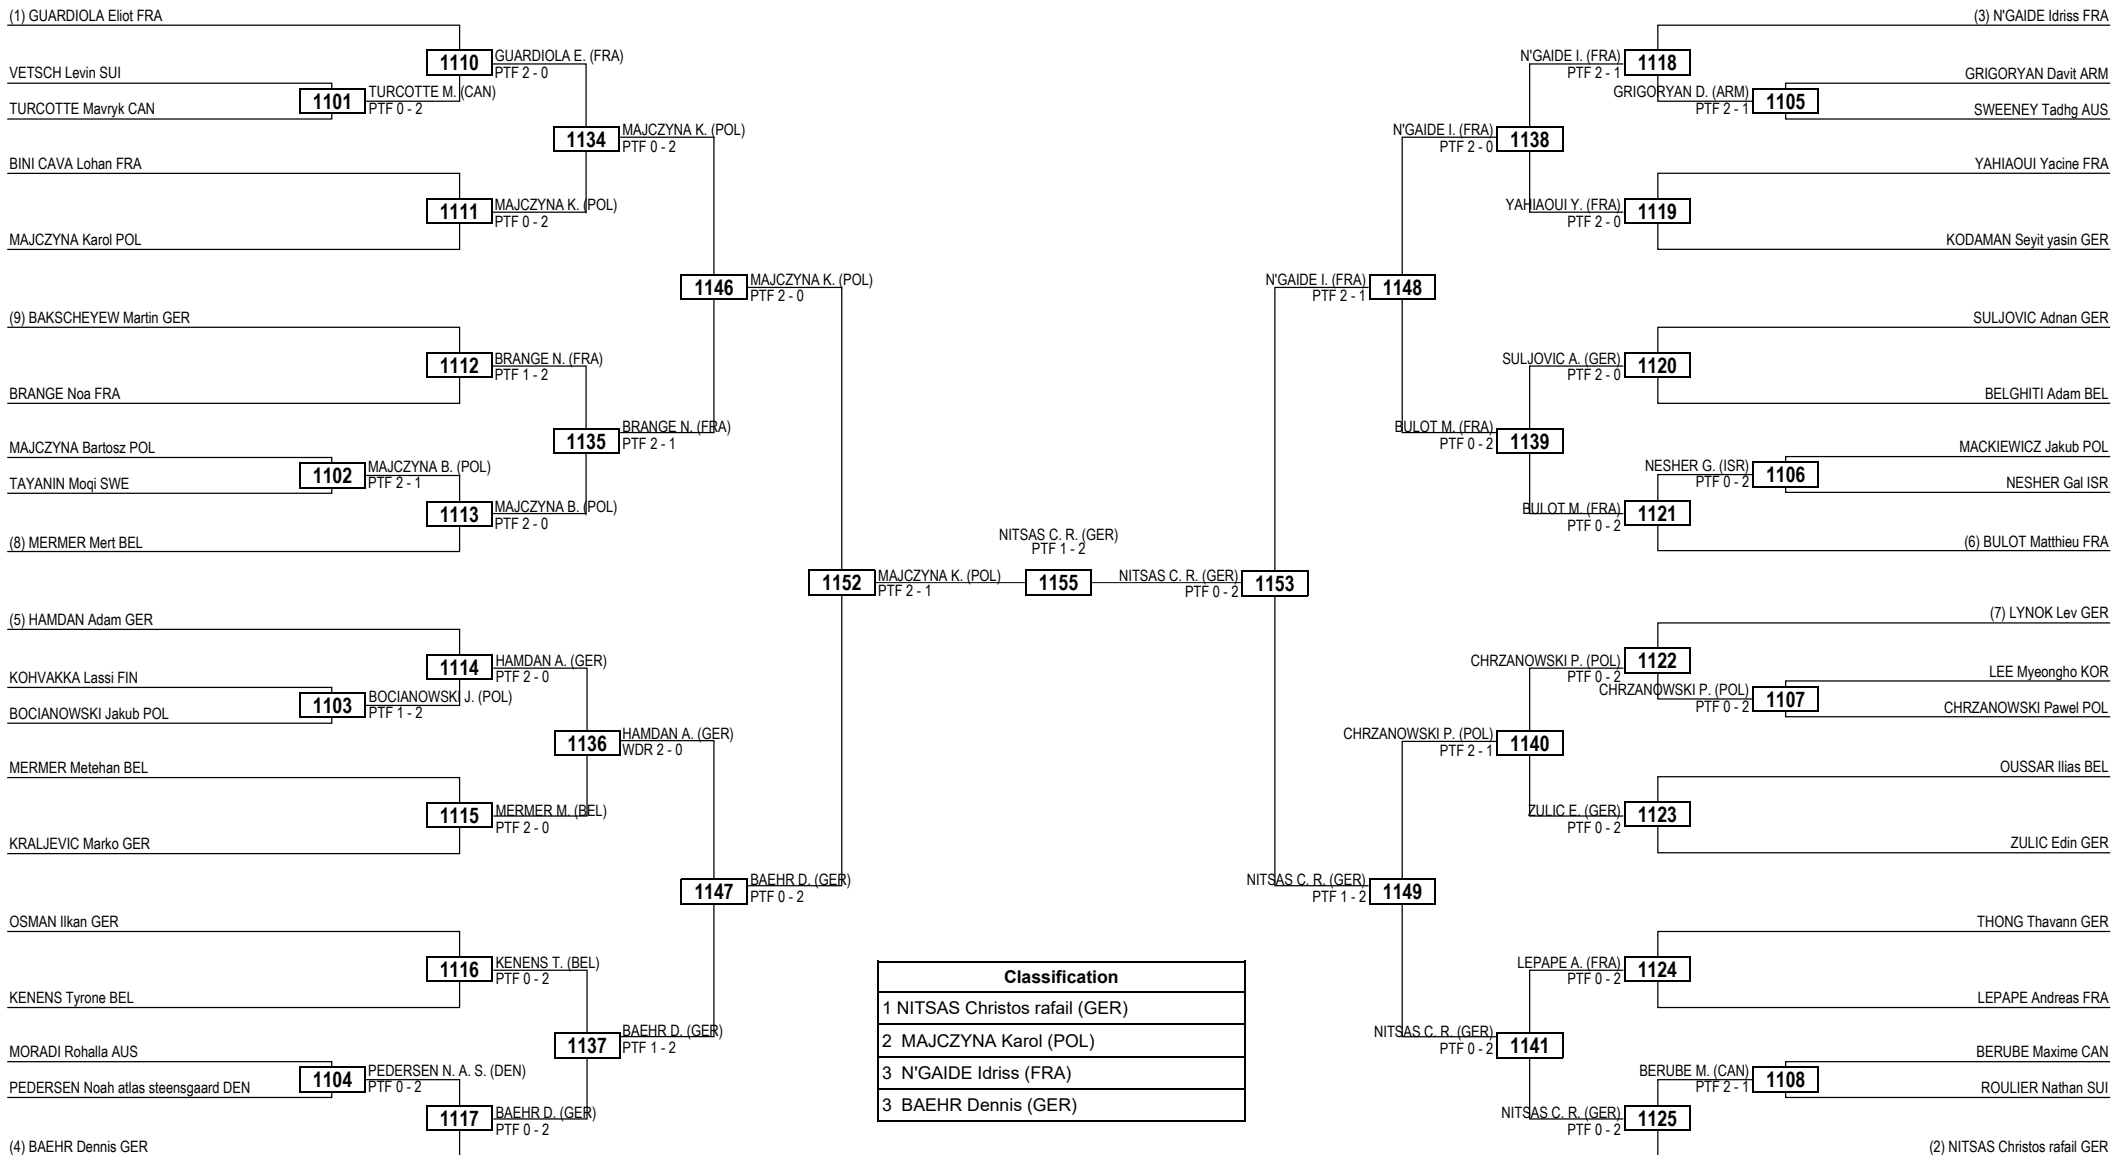

Round of 64   Round of 32   Round of 16   Quarterfinals   Semifinals   Final   Semifinals   Quarterfinals   Round of 16   Round of 32   Round of 64

LEGEND RSC: Win by Referee Stop the Contest   WDR: Win by Withdrawal   DQB: Win by Disqualification for unsportsmanlike behavior
(x) Seed   PTF: Win by Final Score   DSQ: Win by Disqualification   R: Round