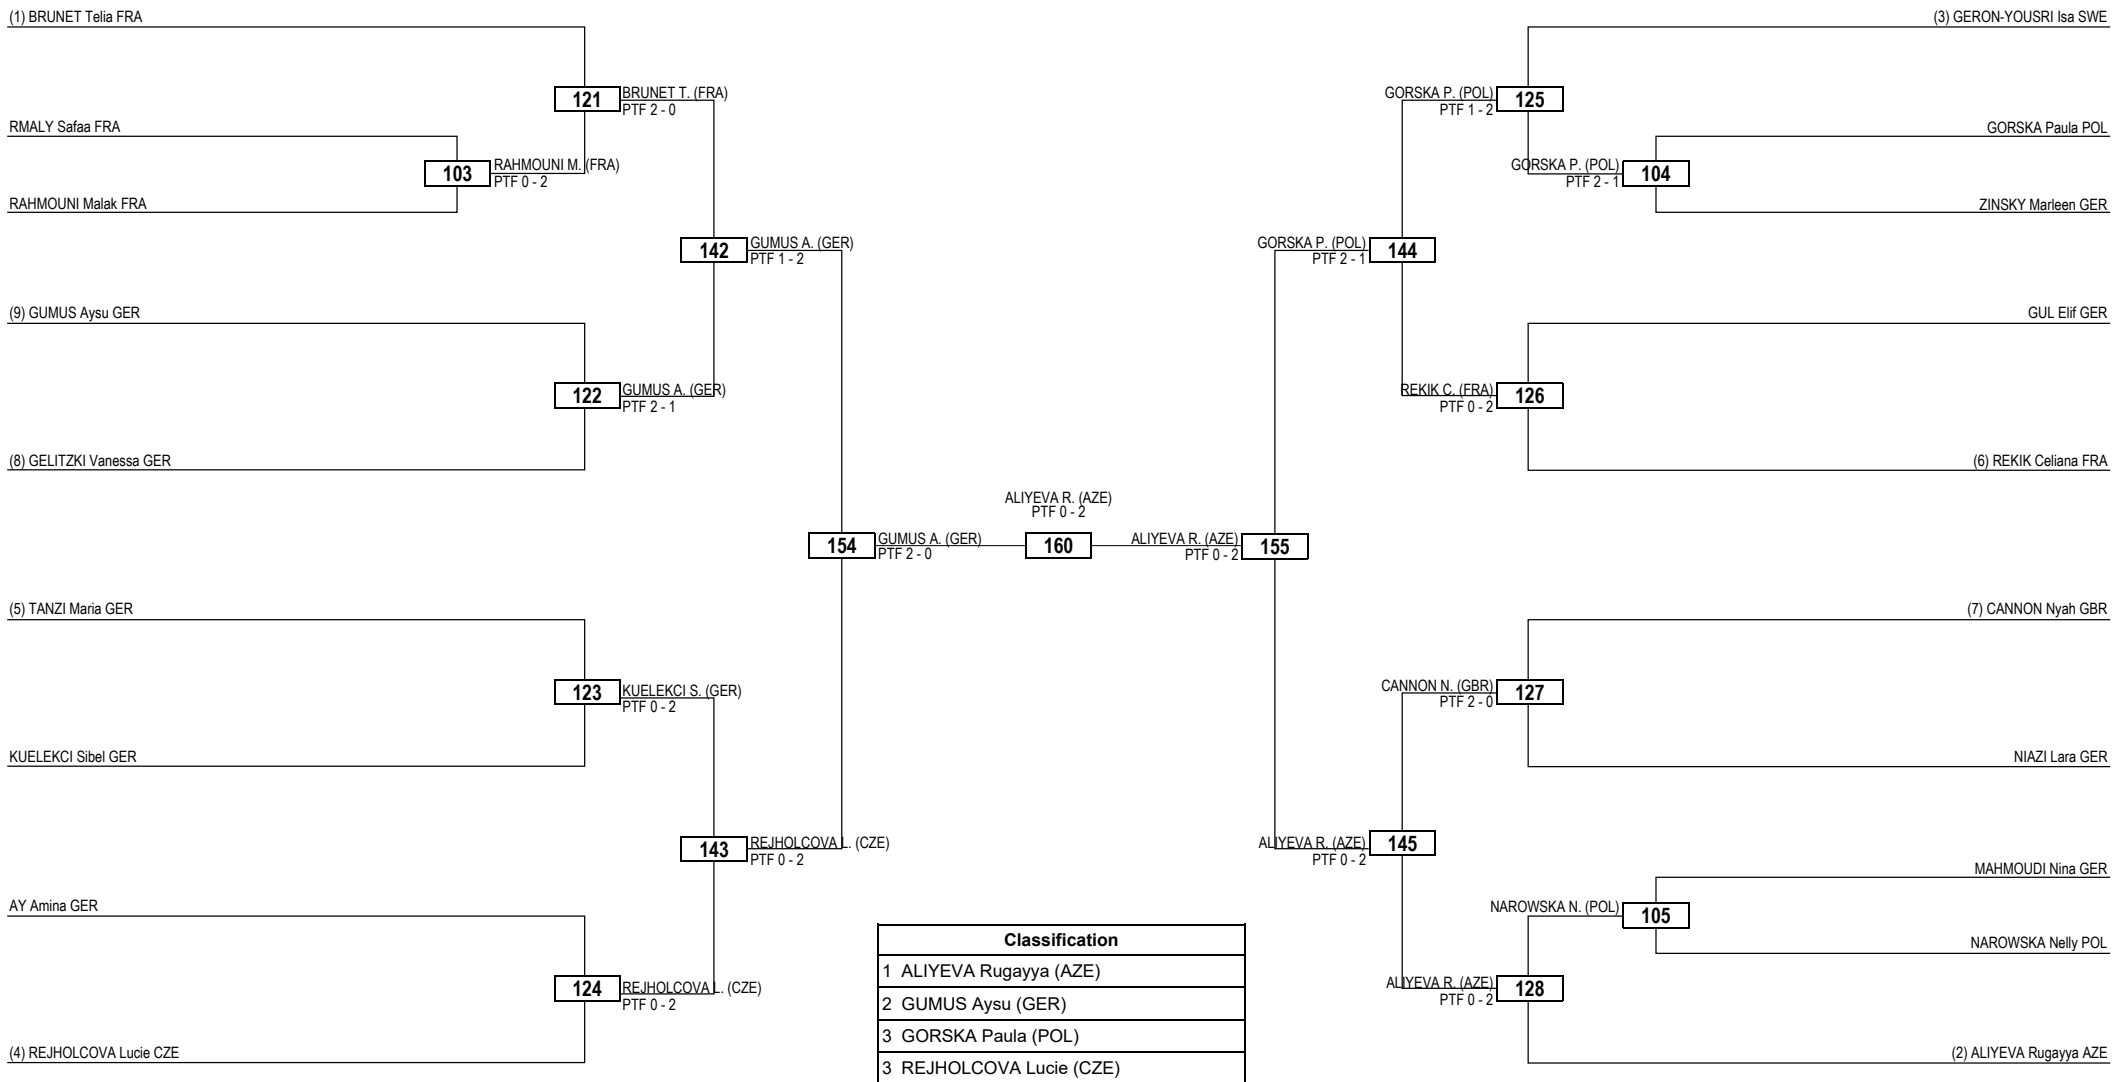

Round of 32   Round of 16   Quarterfinals   Semifinals   Final   Semifinals   Quarterfinals   Round of 16   Round of 32

LEGEND RSC: Win by Referee Stop the Contest   WDR: Win by Withdrawal   DQB: Win by Disqualification for unsportsmanlike behavior
(x) Seed   PTF: Win by Final Score   DSQ: Win by Disqualification   R: Round