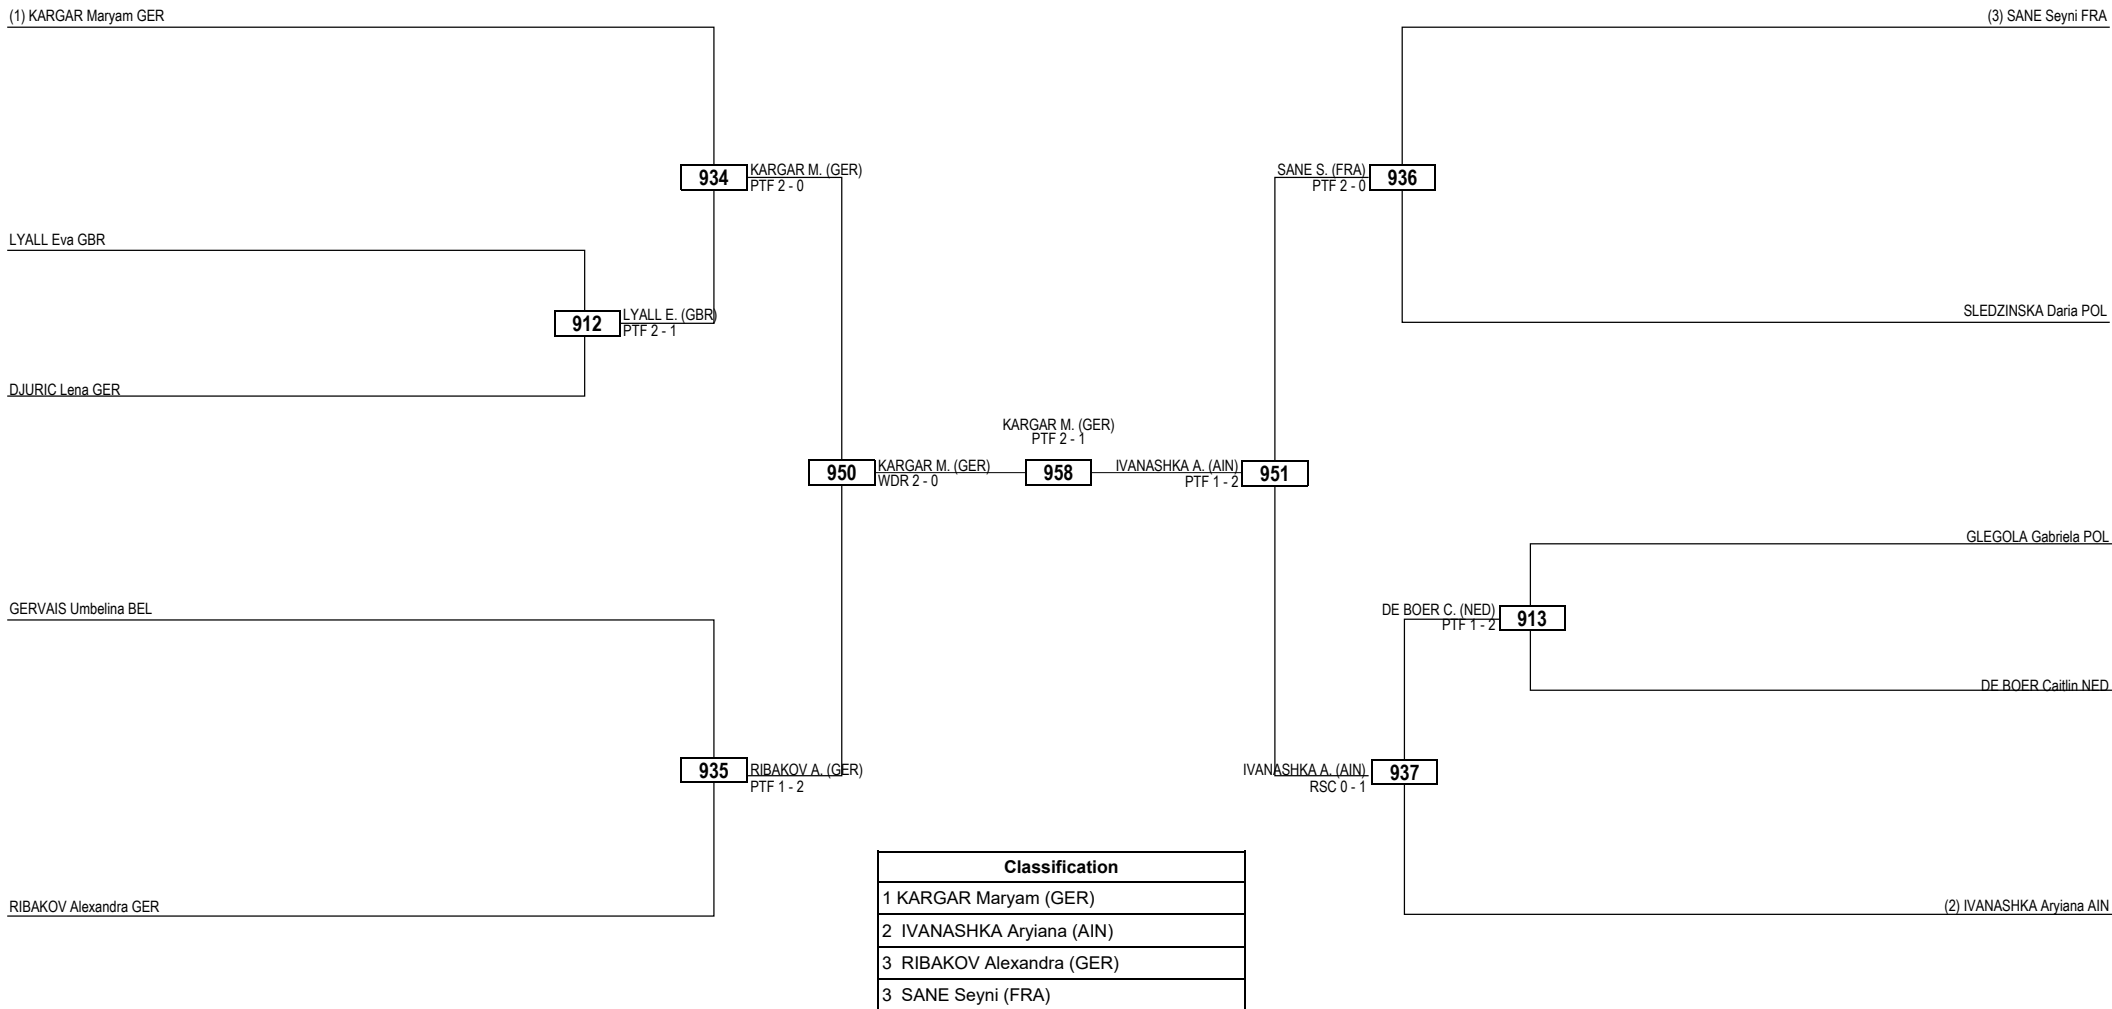

Round of 16 Quarterfinals Semifinals Final Semifinals Quarterfinals Round of 16

LEGEND RSC: Win by Referee Stop the Contest WDR: Win by Withdrawal DQB: Win by Disqualification for unsportsmanlike behavior
(x) Seed PTF: Win by Final Score DSQ: Win by Disqualification R: Round