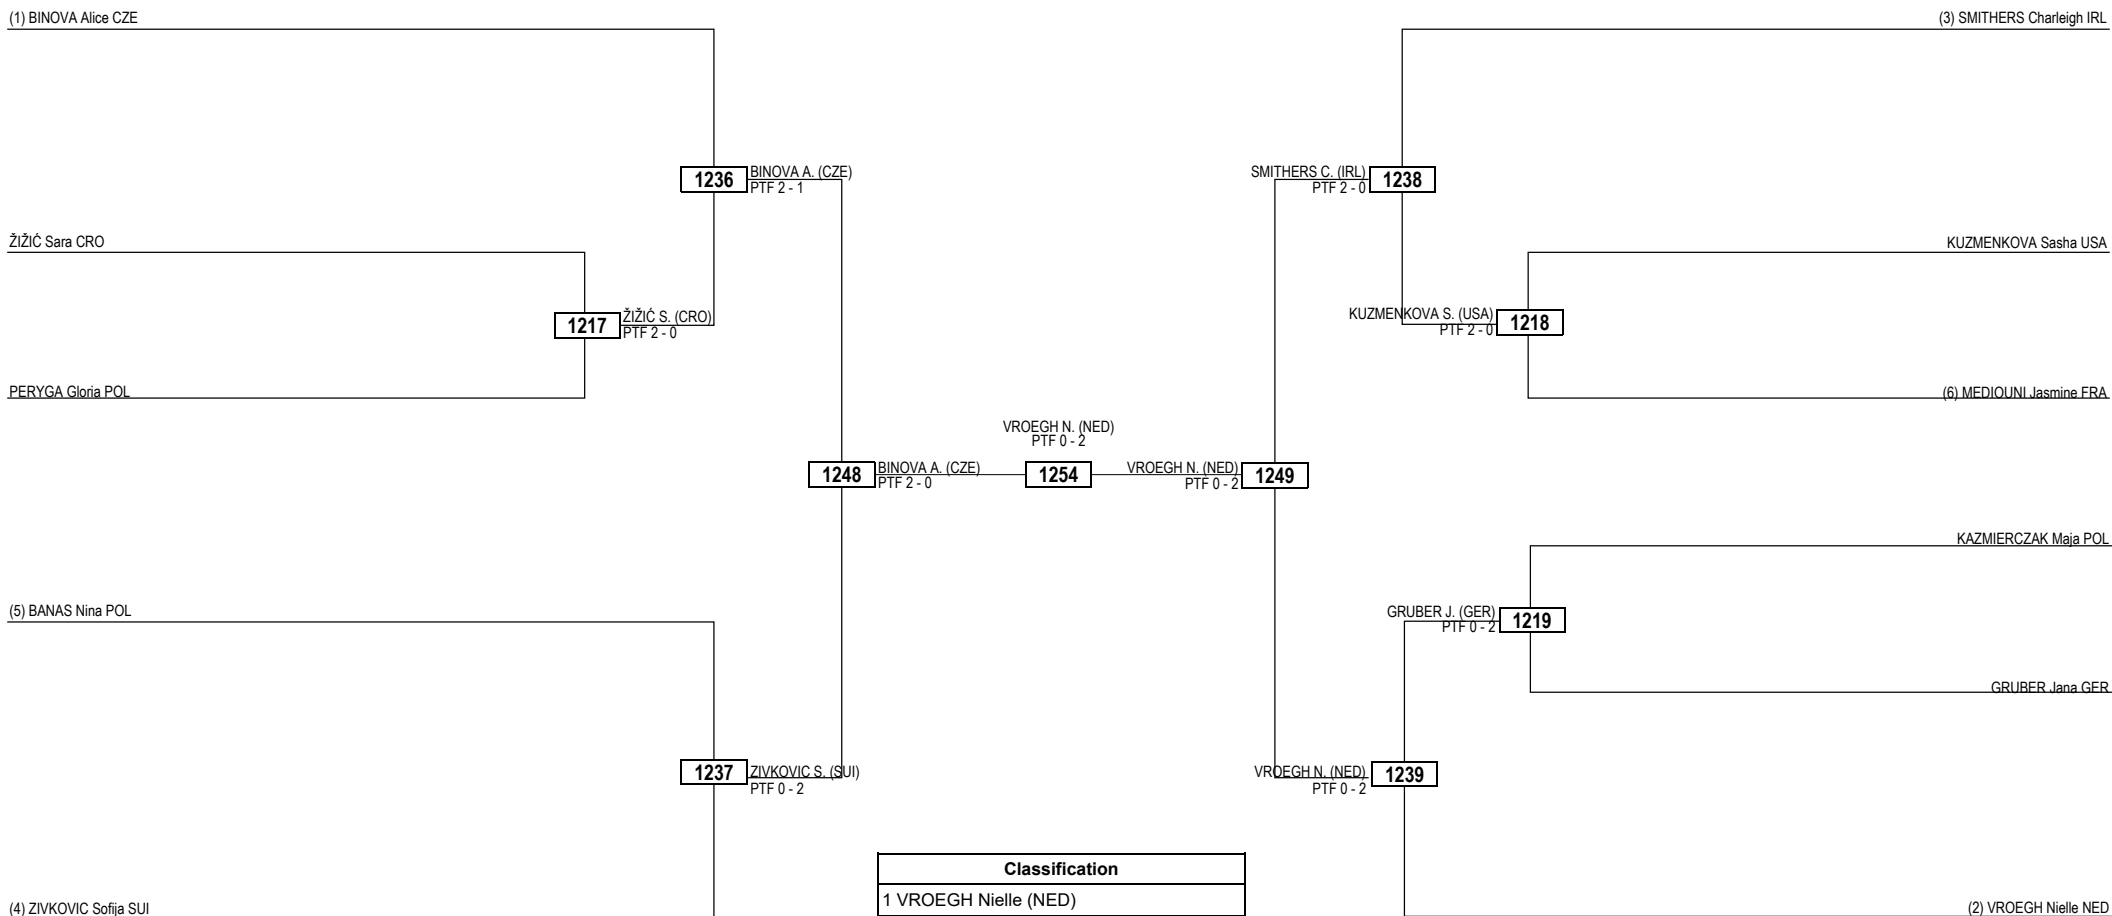

Round of 16   Quarterfinals   Semifinals   Final   Semifinals   Quarterfinals   Round of 16

LEGEND RSC: Win by Referee Stop the Contest   WDR: Win by Withdrawal   DQB: Win by Disqualification for unsportsmanlike behavior
(x) Seed   PTF: Win by Final Score   DSQ: Win by Disqualification   R: Round