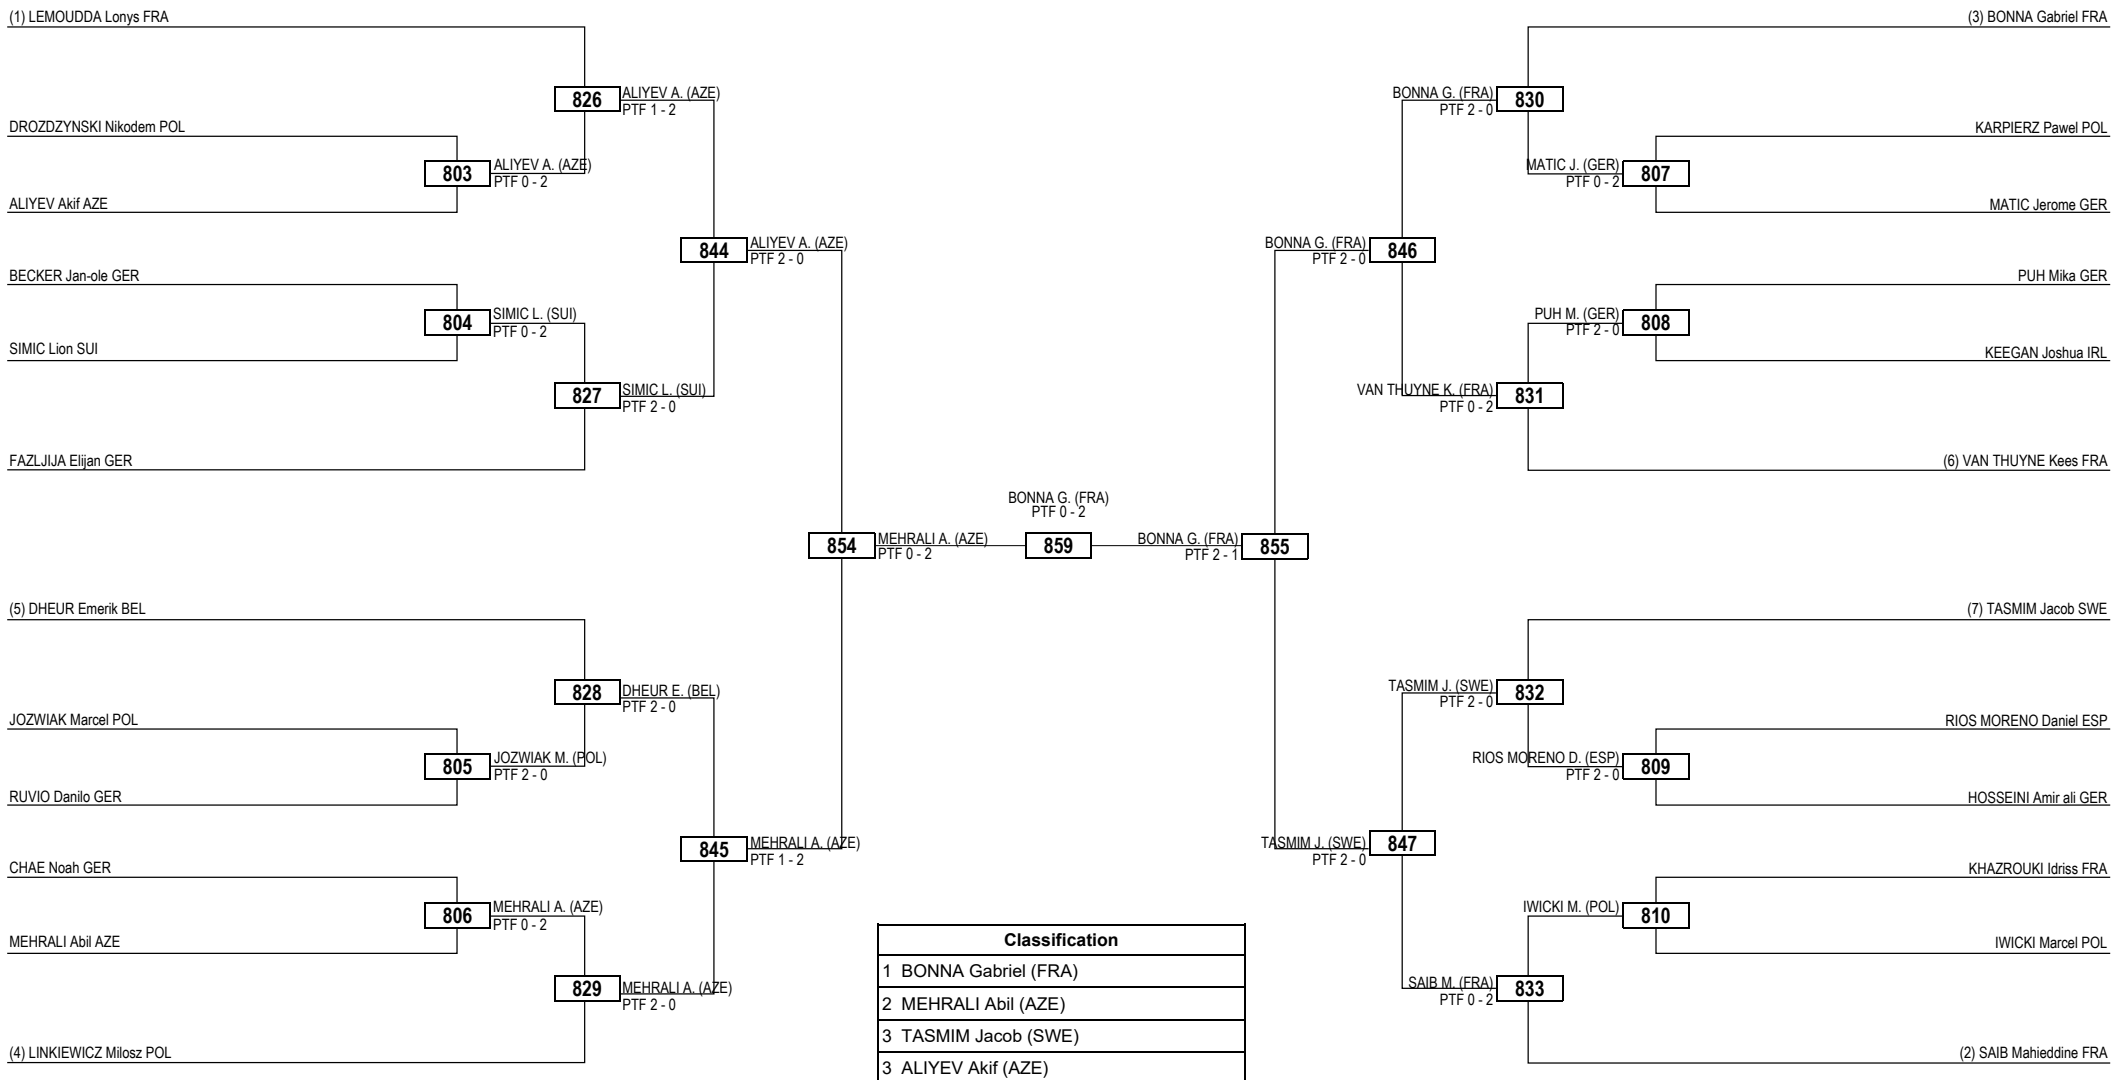

Round of 32 Round of 16 Quarterfinals Semifinals Final Semifinals Quarterfinals Round of 16 Round of 32

LEGEND RSC: Win by Referee Stop the Contest WDR: Win by Withdrawal DQB: Win by Disqualification for unsportsmanlike behavior
 (x) Seed PTF: Win by Final Score DSQ: Win by Disqualification R: Round