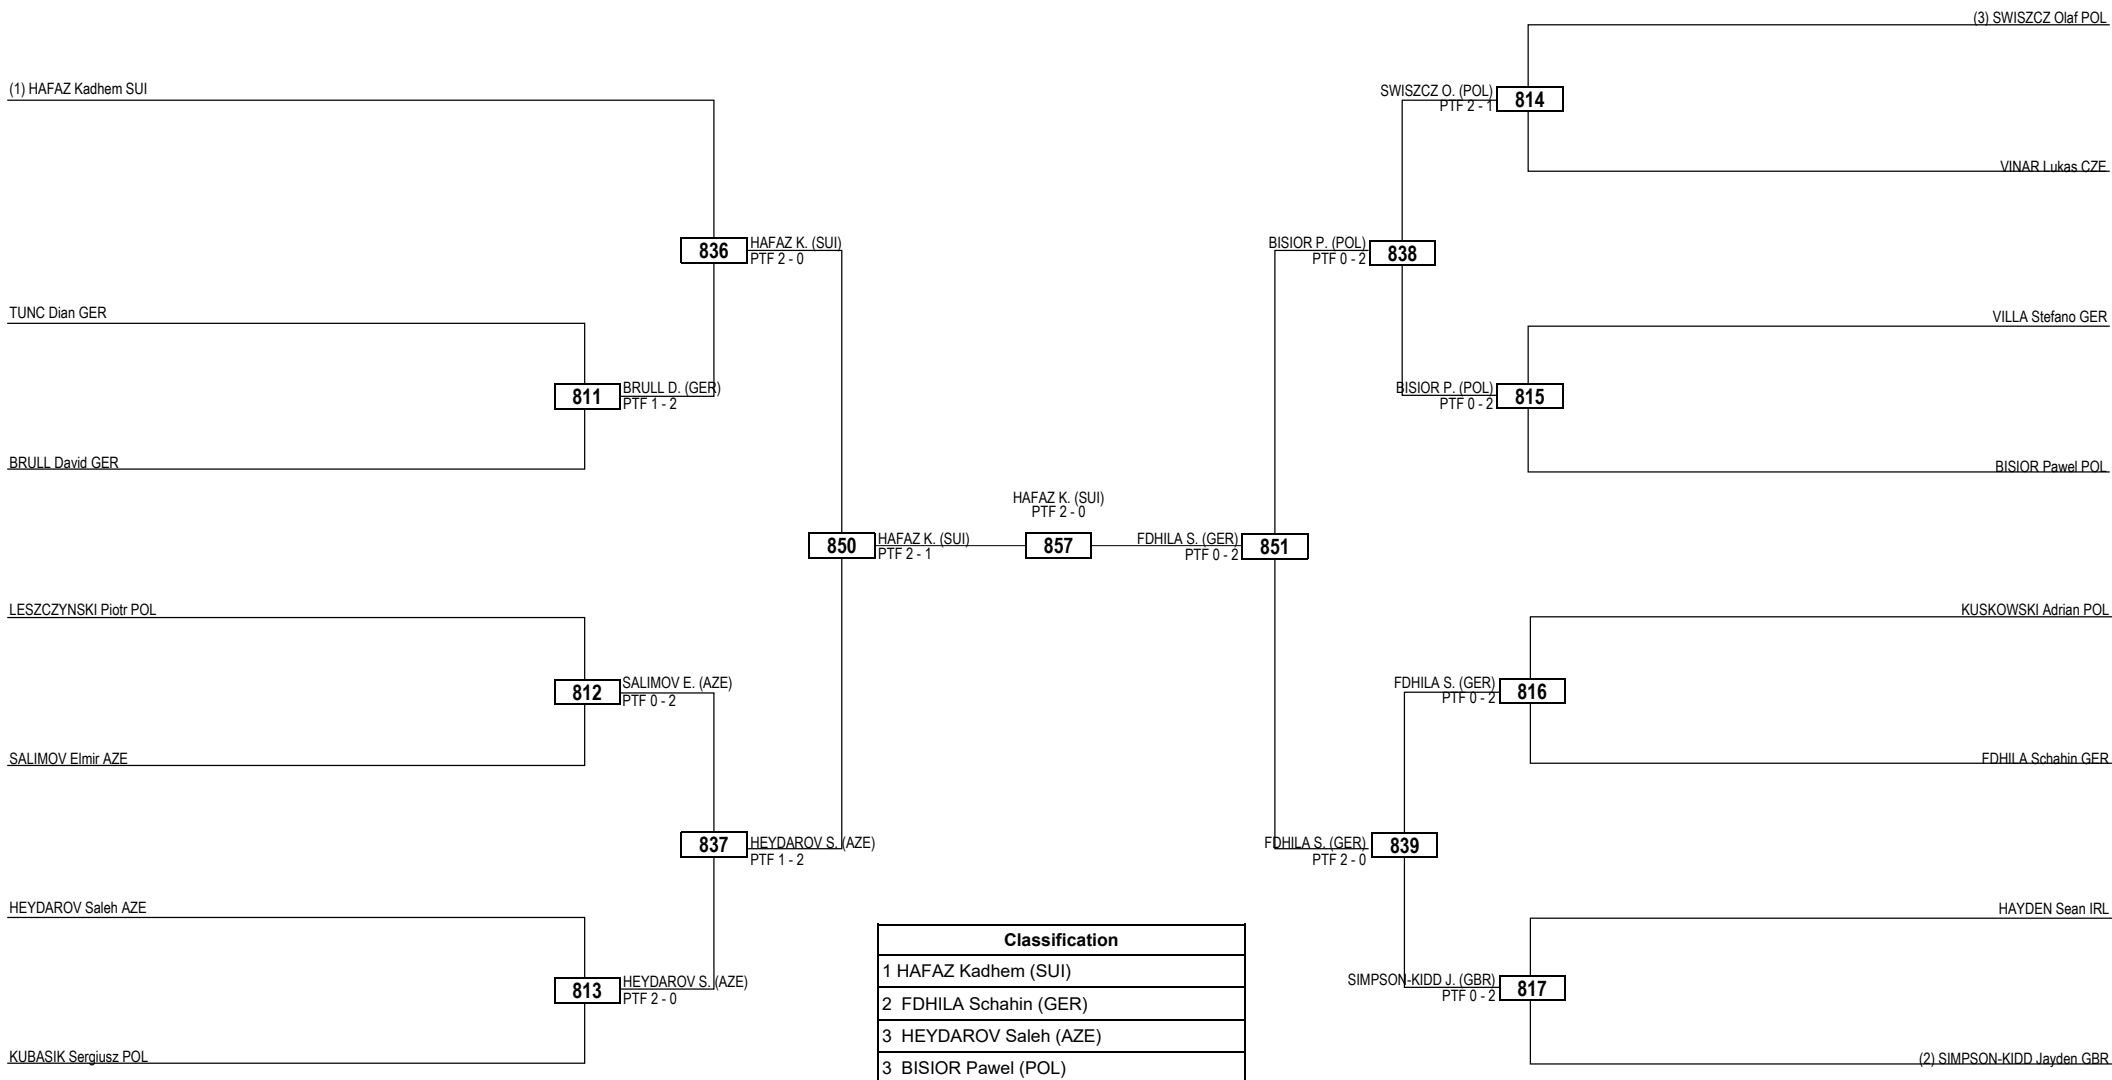

Round of 16   Quarterfinals   Semifinals   Final   Semifinals   Quarterfinals   Round of 16

LEGEND RSC: Win by Referee Stop the Contest   WDR: Win by Withdrawal   DQB: Win by Disqualification for unsportsmanlike behavior
(x) Seed   PTF: Win by Final Score   DSQ: Win by Disqualification   R: Round