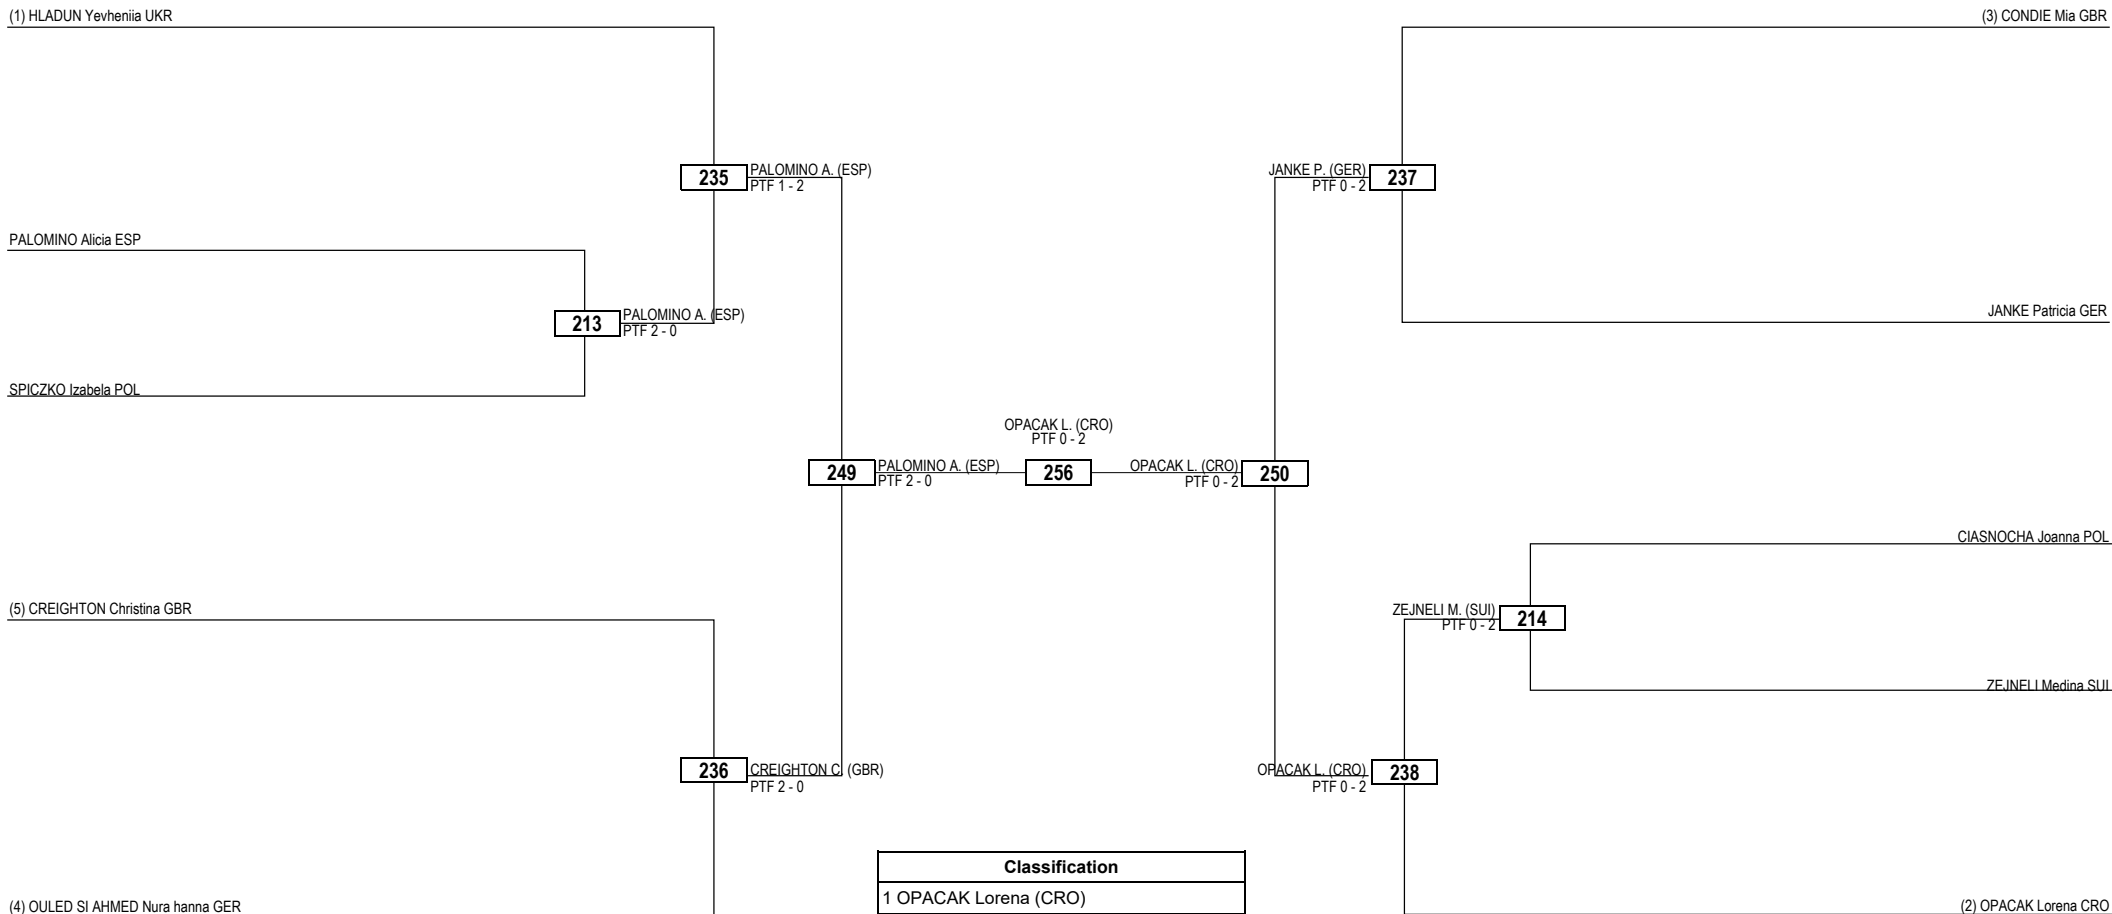

Round of 16   Quarterfinals   Semifinals   Final   Semifinals   Quarterfinals   Round of 16

LEGEND RSC: Win by Referee Stop the Contest   WDR: Win by Withdrawal   DQB: Win by Disqualification for unsportsmanlike behavior
(x) Seed   PTF: Win by Final Score   DSQ: Win by Disqualification   R: Round