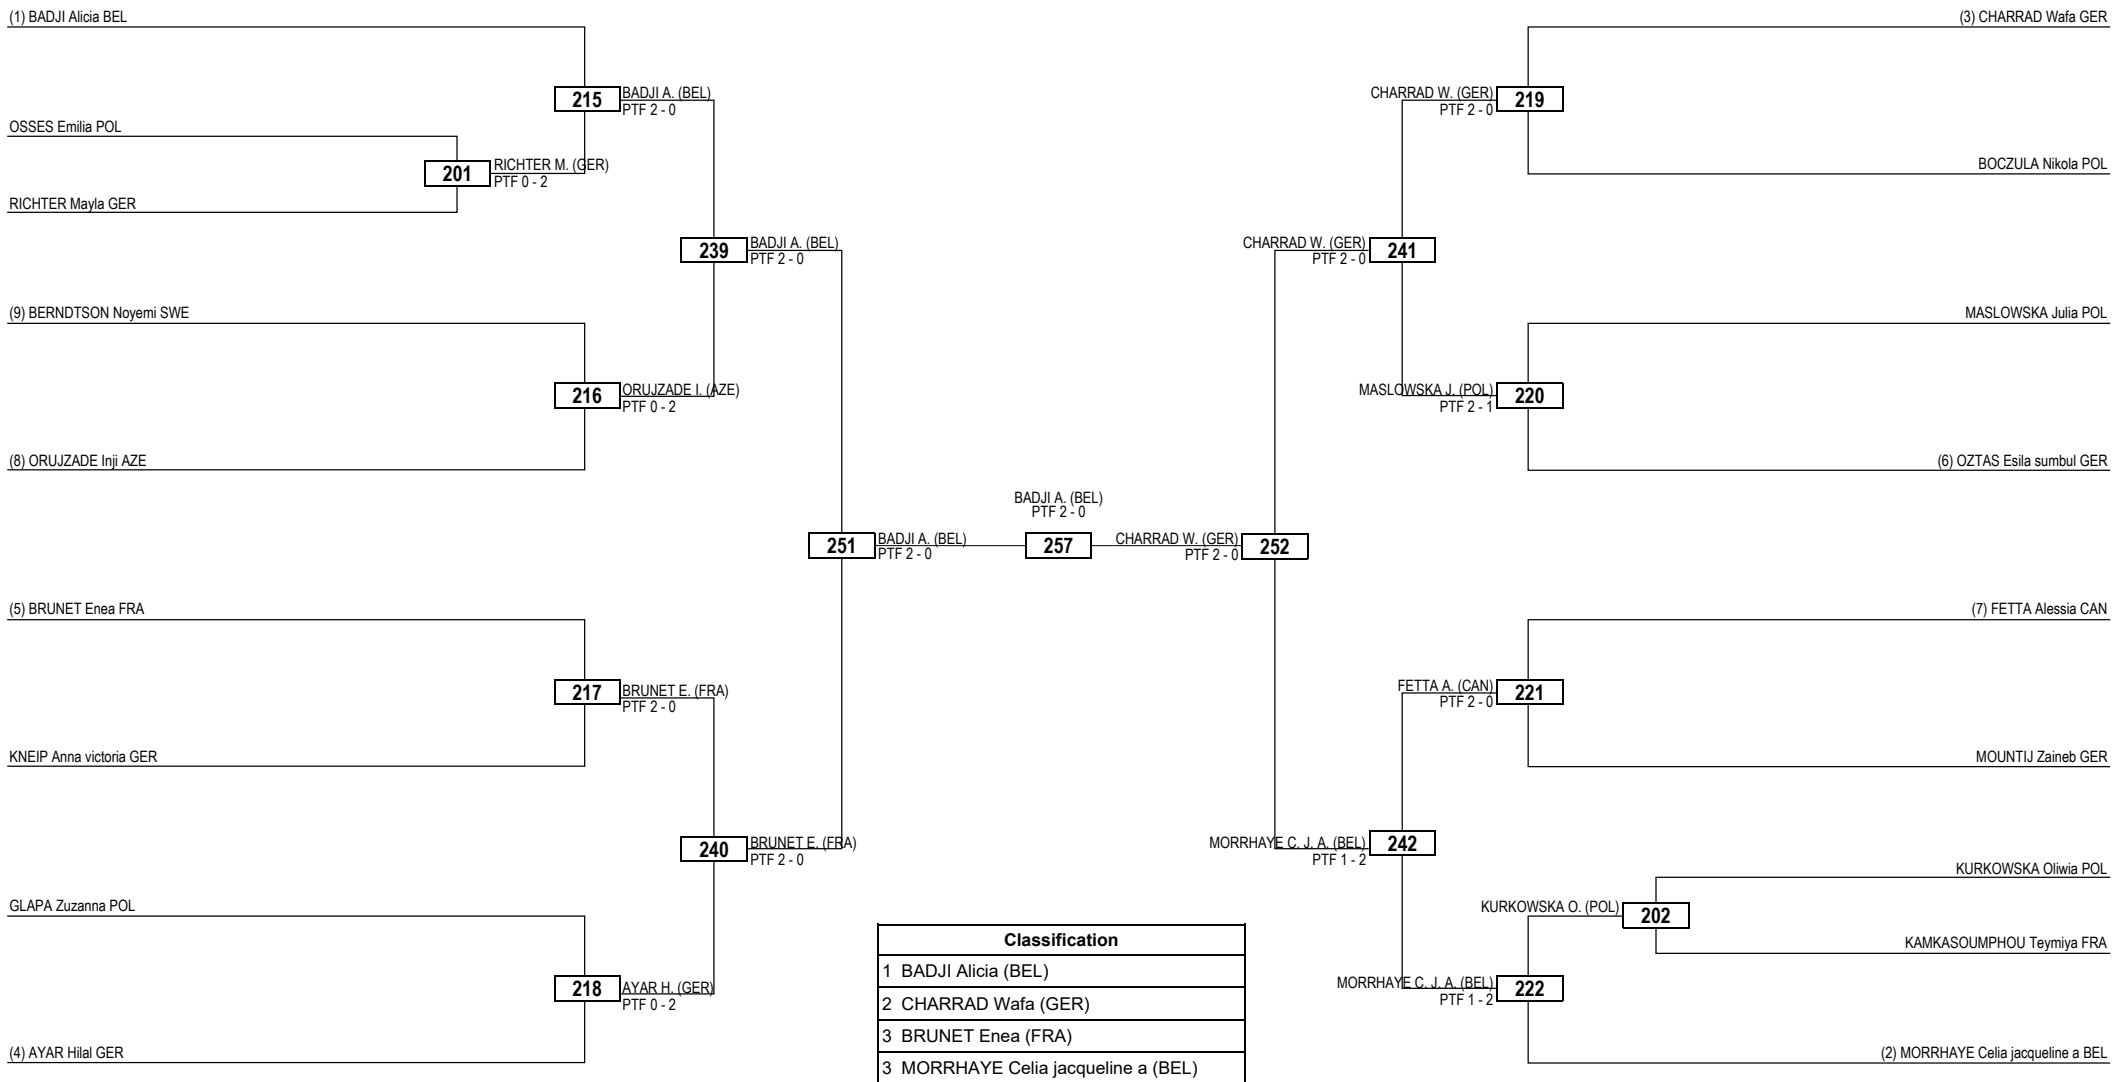

Round of 32   Round of 16   Quarterfinals   Semifinals   Final   Semifinals   Quarterfinals   Round of 16   Round of 32

LEGEND RSC: Win by Referee Stop the Contest   WDR: Win by Withdrawal   DQB: Win by Disqualification for unsportsmanlike behavior
(x) Seed   PTF: Win by Final Score   DSQ: Win by Disqualification   R: Round