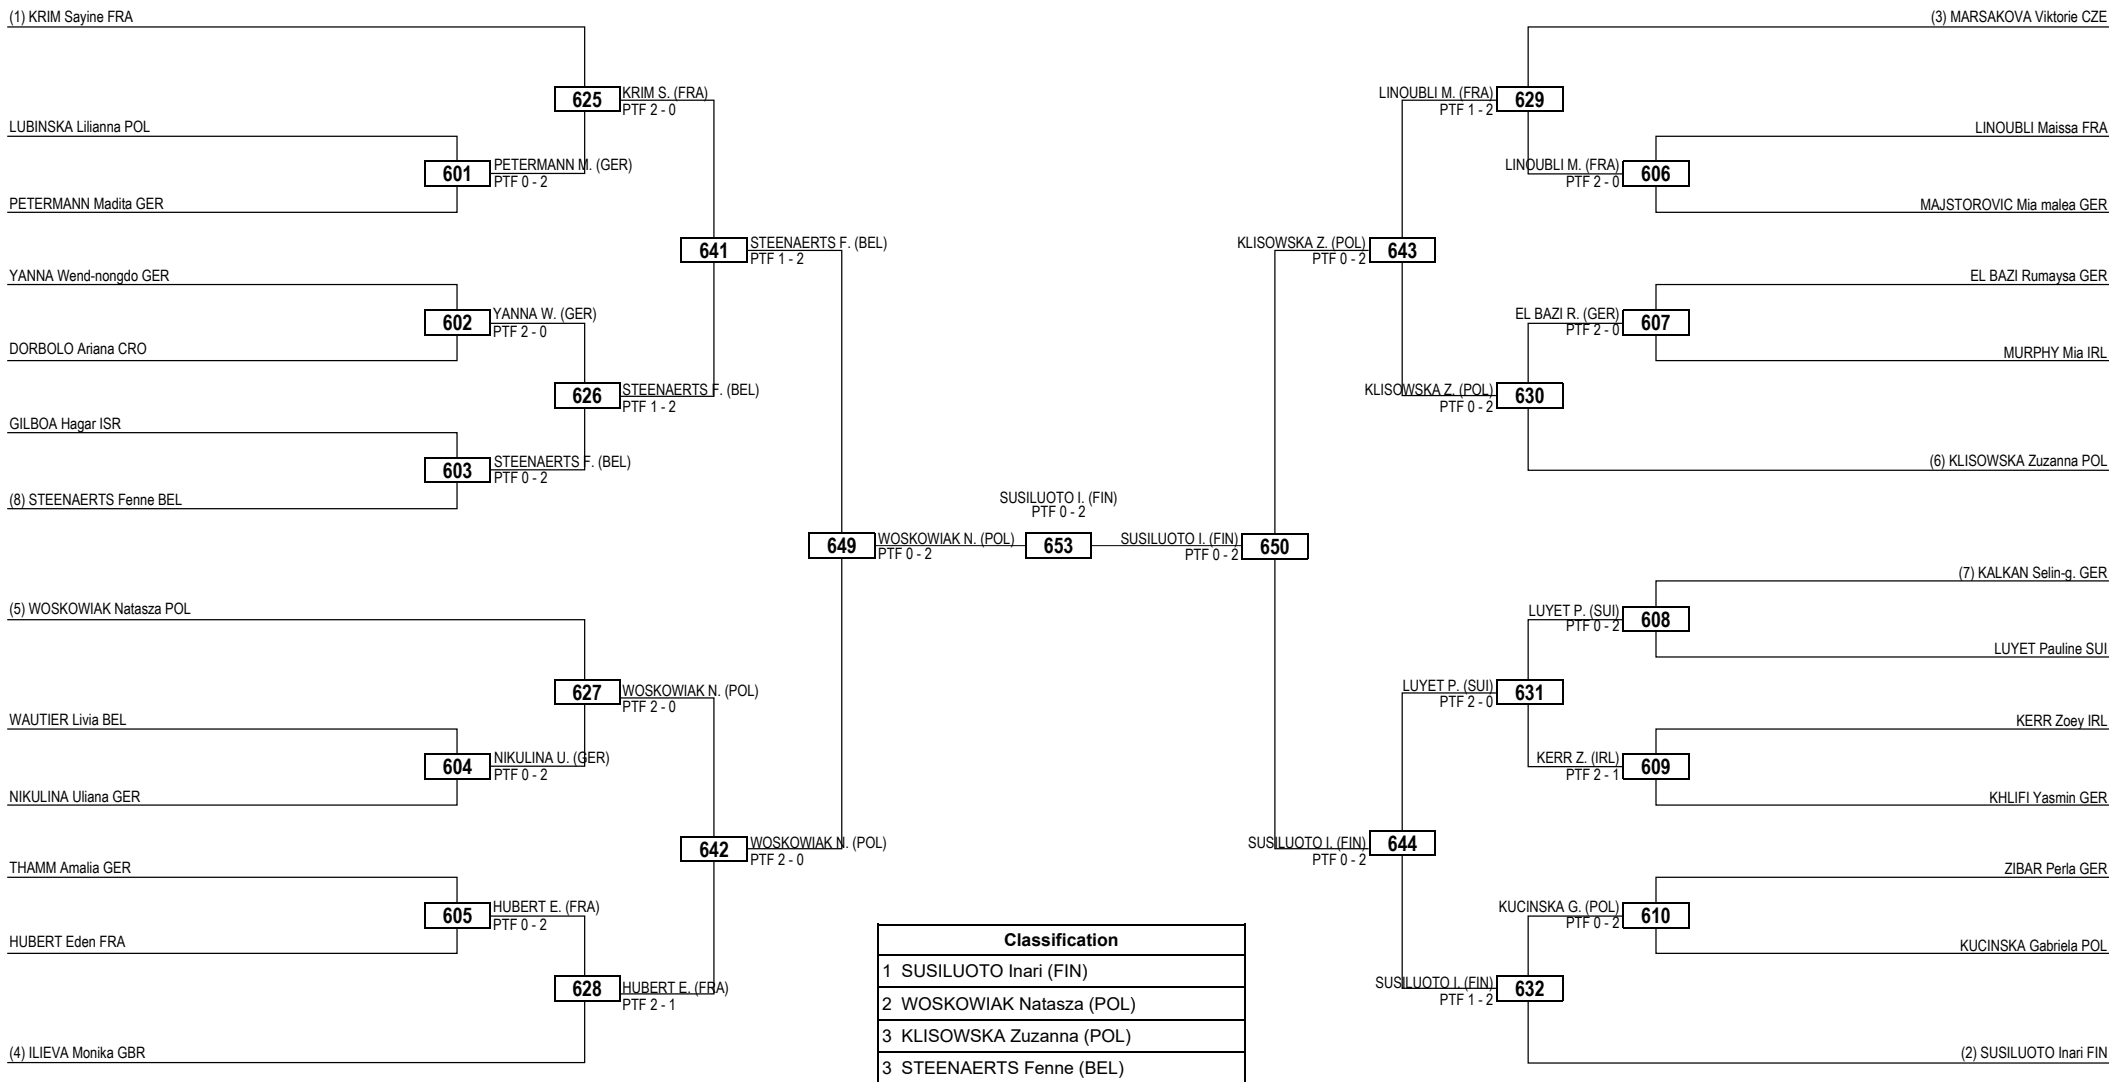

Round of 32   Round of 16   Quarterfinals   Semifinals   Final   Semifinals   Quarterfinals   Round of 16   Round of 32

Classification	
1	SUSILUOTO Inari (FIN)
2	WOSKOWIAK Natasza (POL)
3	KLIOWSKA Zuzanna (POL)
3	STEENAERTS Fenne (BEL)

LEGEND RSC: Win by Referee Stop the Contest   WDR: Win by Withdrawal   DQB: Win by Disqualification for unsportsmanlike behavior
(x) Seed   PTF: Win by Final Score   DSQ: Win by Disqualification   R: Round