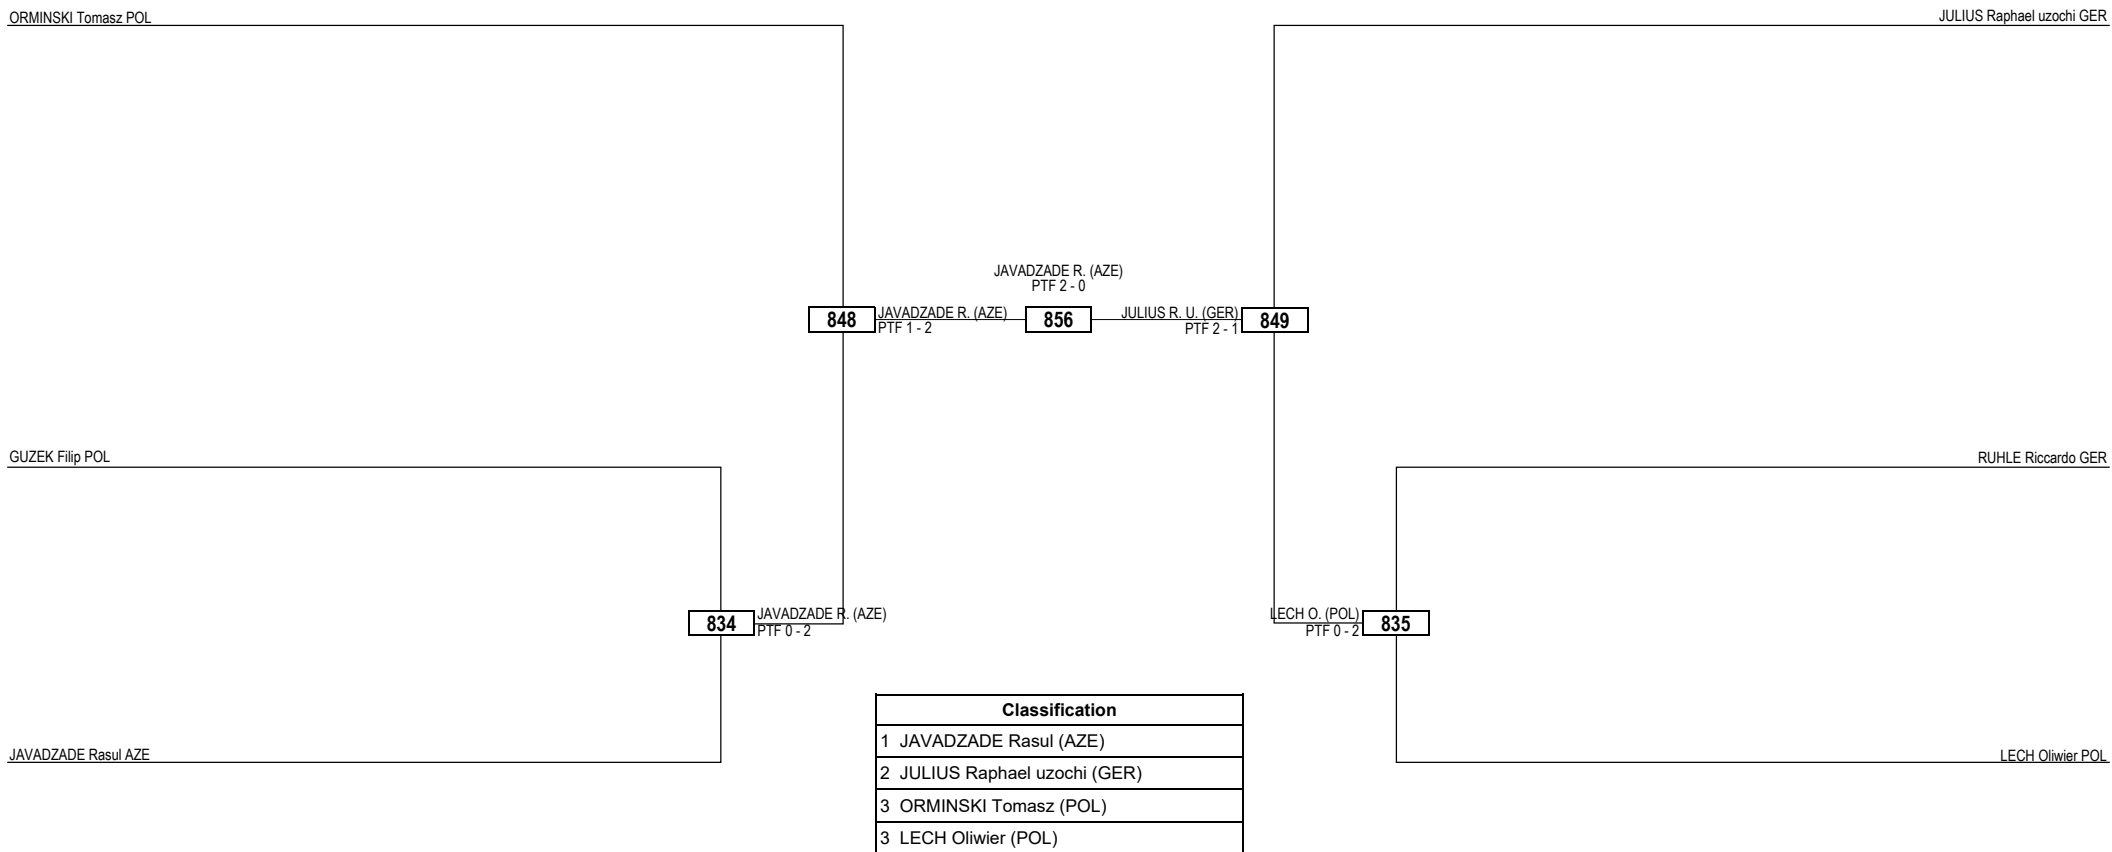

Quarterfinals Semifinals Final Semifinals Quarterfinals

LEGEND RSC: Win by Referee Stop the Contest WDR: Win by Withdrawal DQB: Win by Disqualification for unsportsmanlike behavior
(x) Seed PTF: Win by Final Score DSQ: Win by Disqualification R: Round