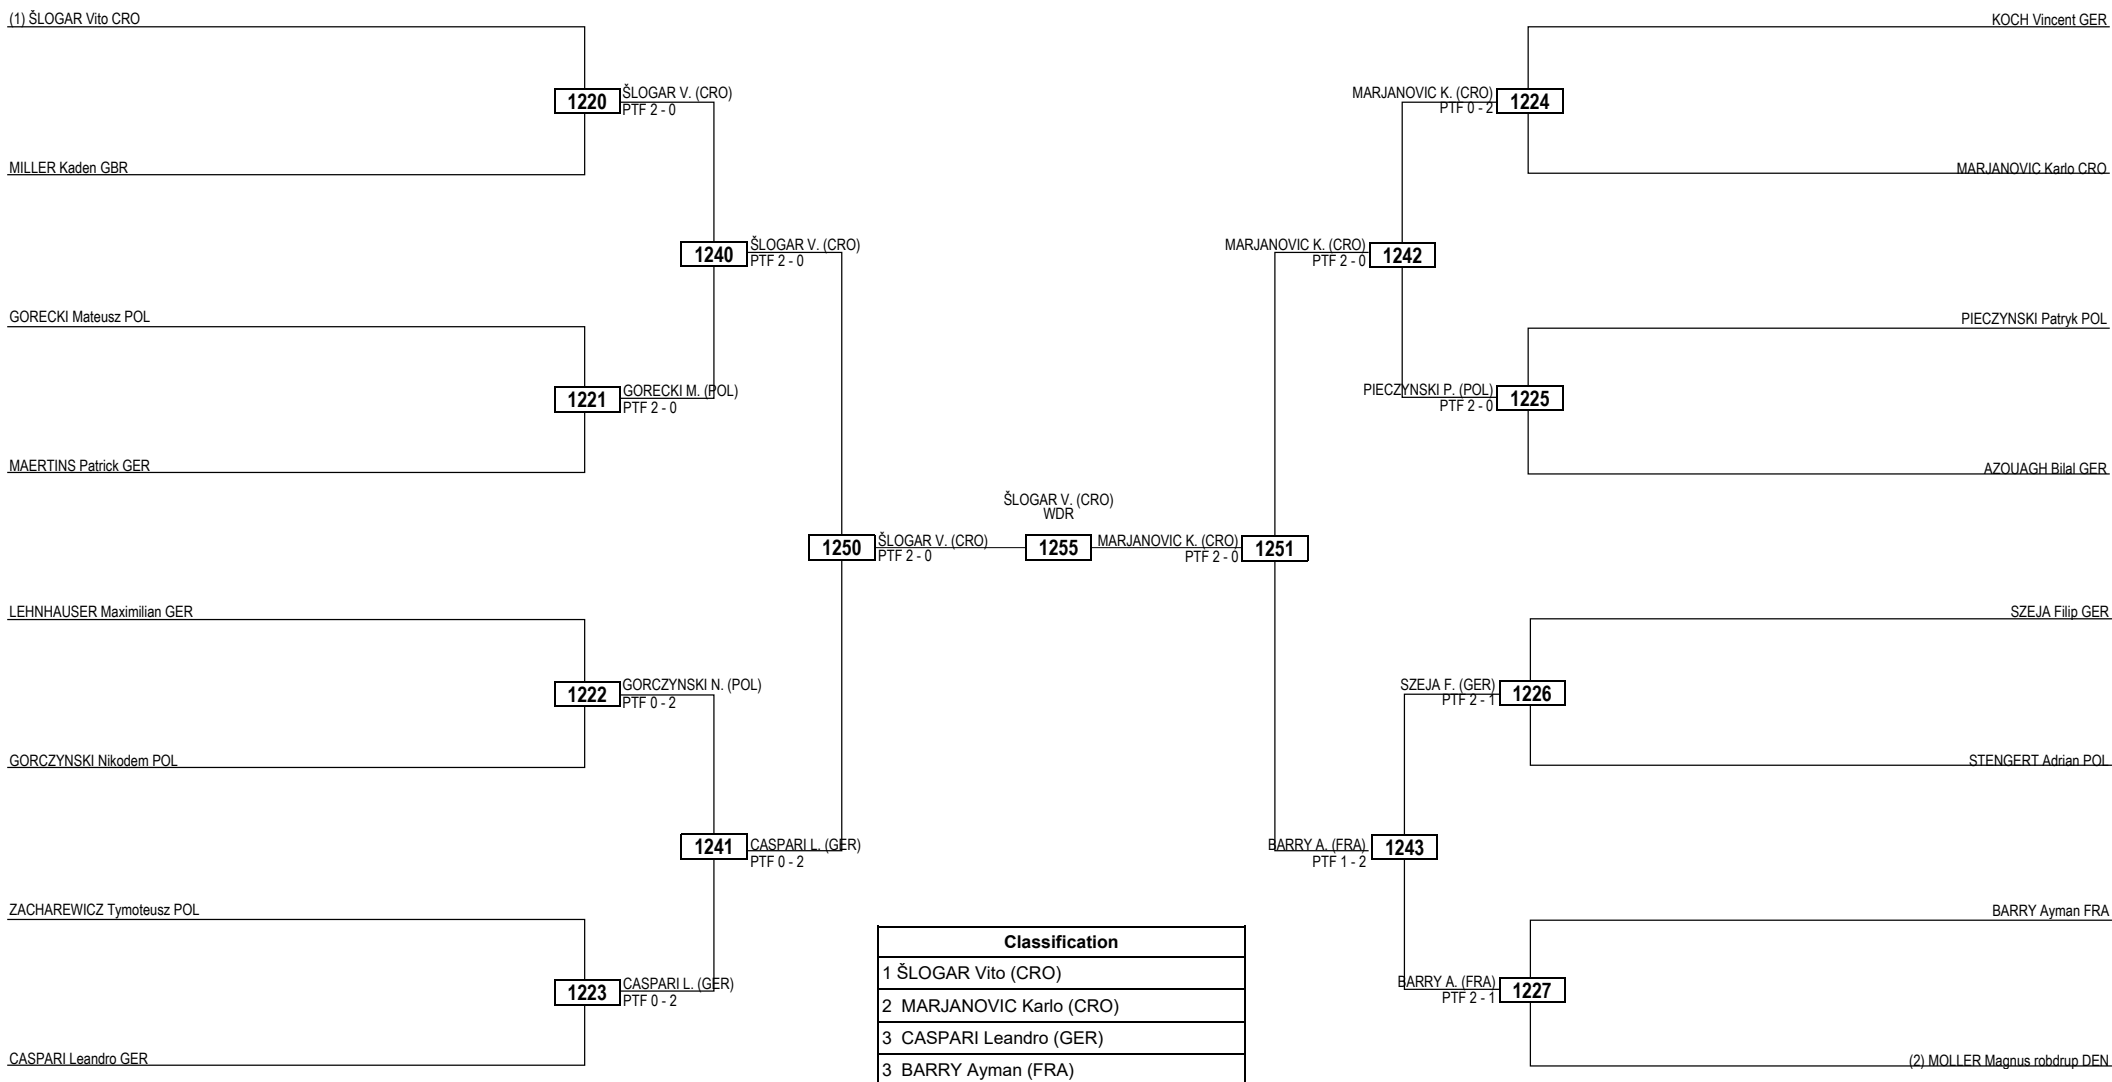

Round of 16   Quarterfinals   Semifinals   Final   Semifinals   Quarterfinals   Round of 16

LEGEND RSC: Win by Referee Stop the Contest   WDR: Win by Withdrawal   DQB: Win by Disqualification for unsportsmanlike behavior
(x) Seed   PTF: Win by Final Score   DSQ: Win by Disqualification   R: Round