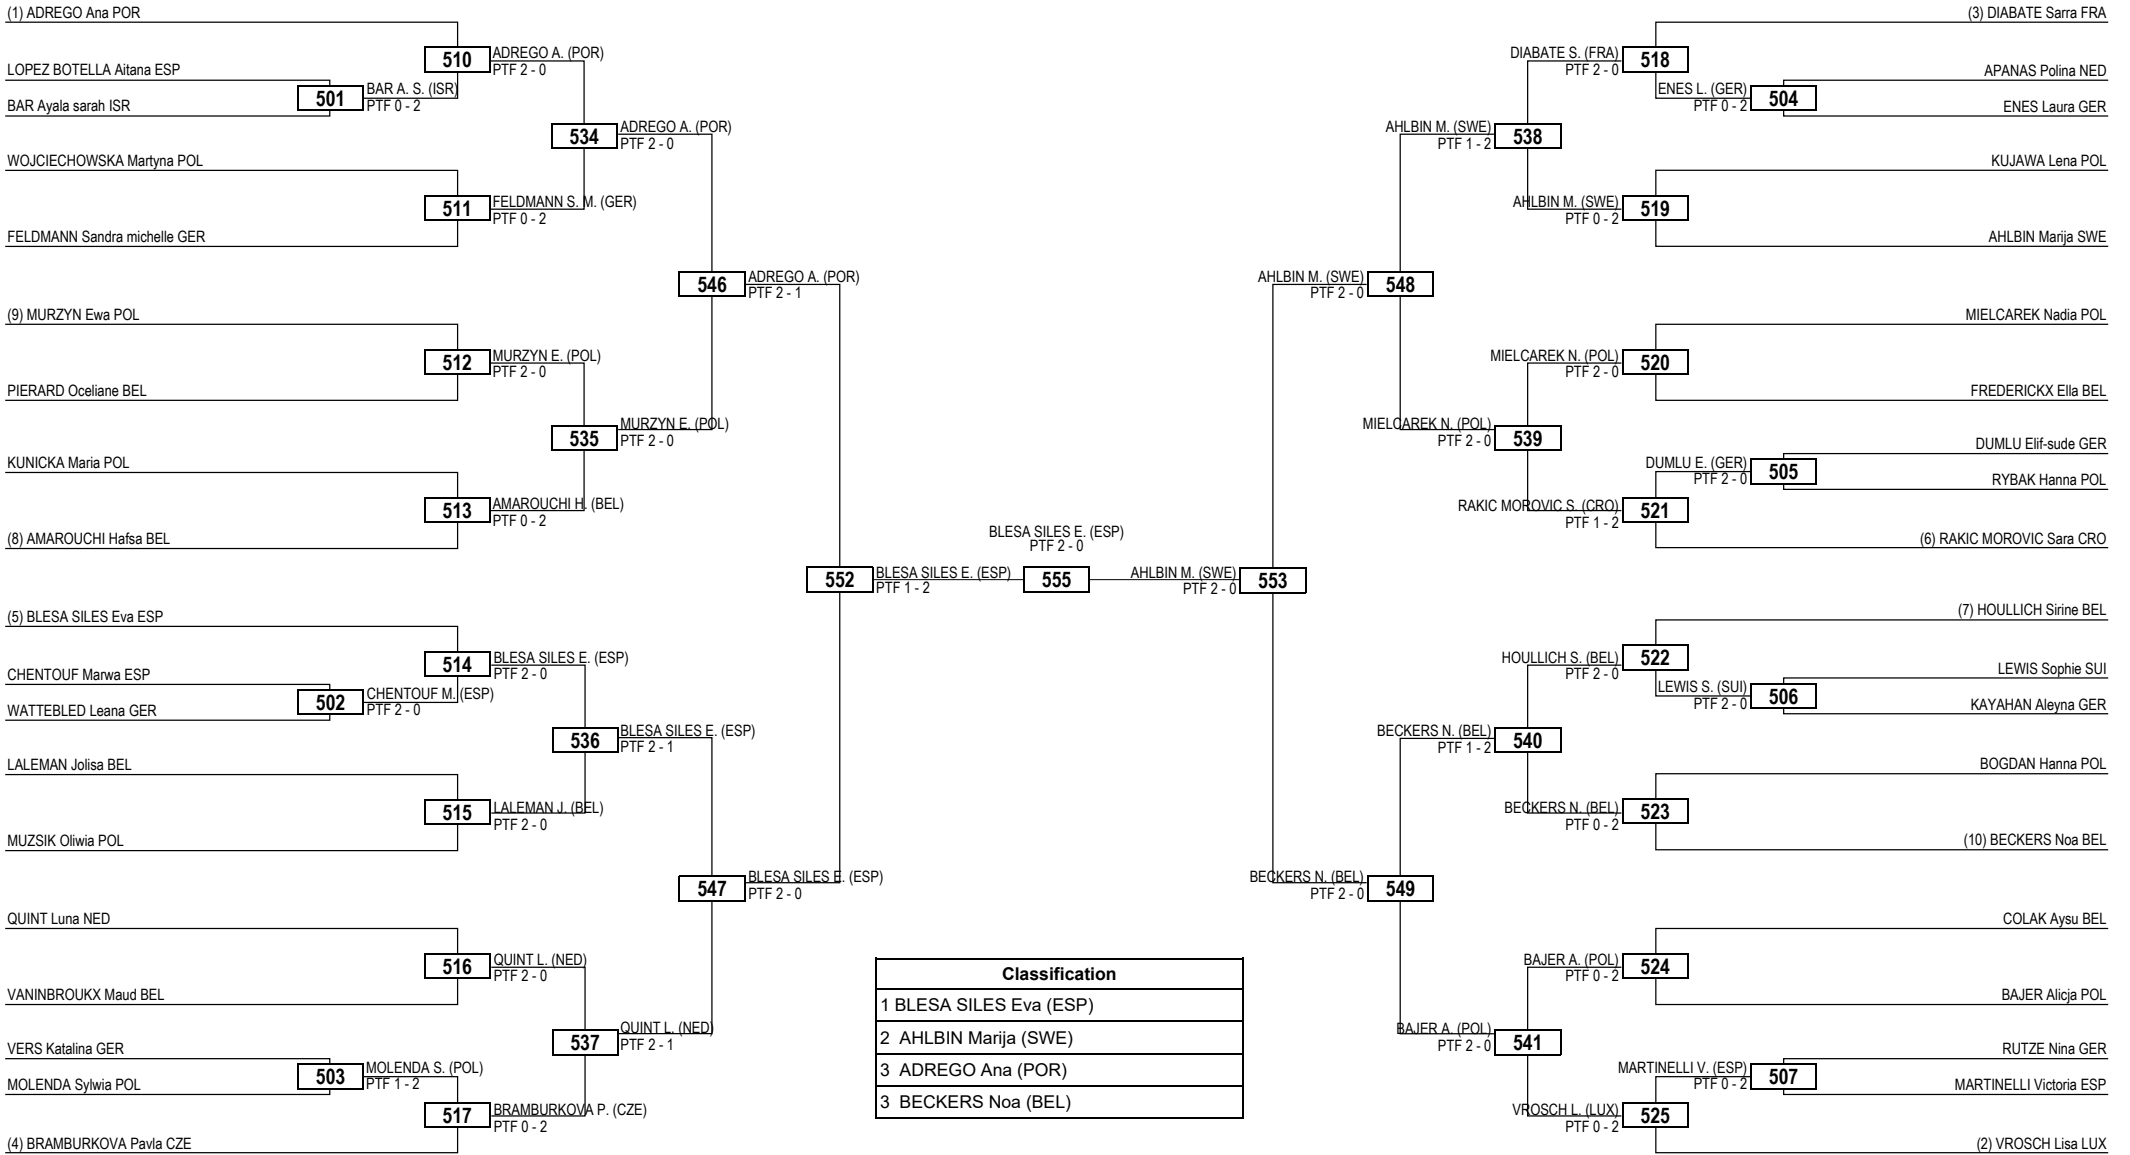

Round of 64   Round of 32   Round of 16   Quarterfinals   Semifinals   Final   Semifinals   Quarterfinals   Round of 16   Round of 32   Round of 64

Classification	
1	BLESIA SILES Eva (ESP)
2	AHLBIN Marija (SWE)
3	ADREGO Ana (POR)
3	BECKERS Noa (BEL)

LEGEND RSC: Win by Referee Stop the Contest   WDR: Win by Withdrawal   DQB: Win by Disqualification for unsportsmanlike behavior
(x) Seed   PTF: Win by Final Score   DSQ: Win by Disqualification   R: Round