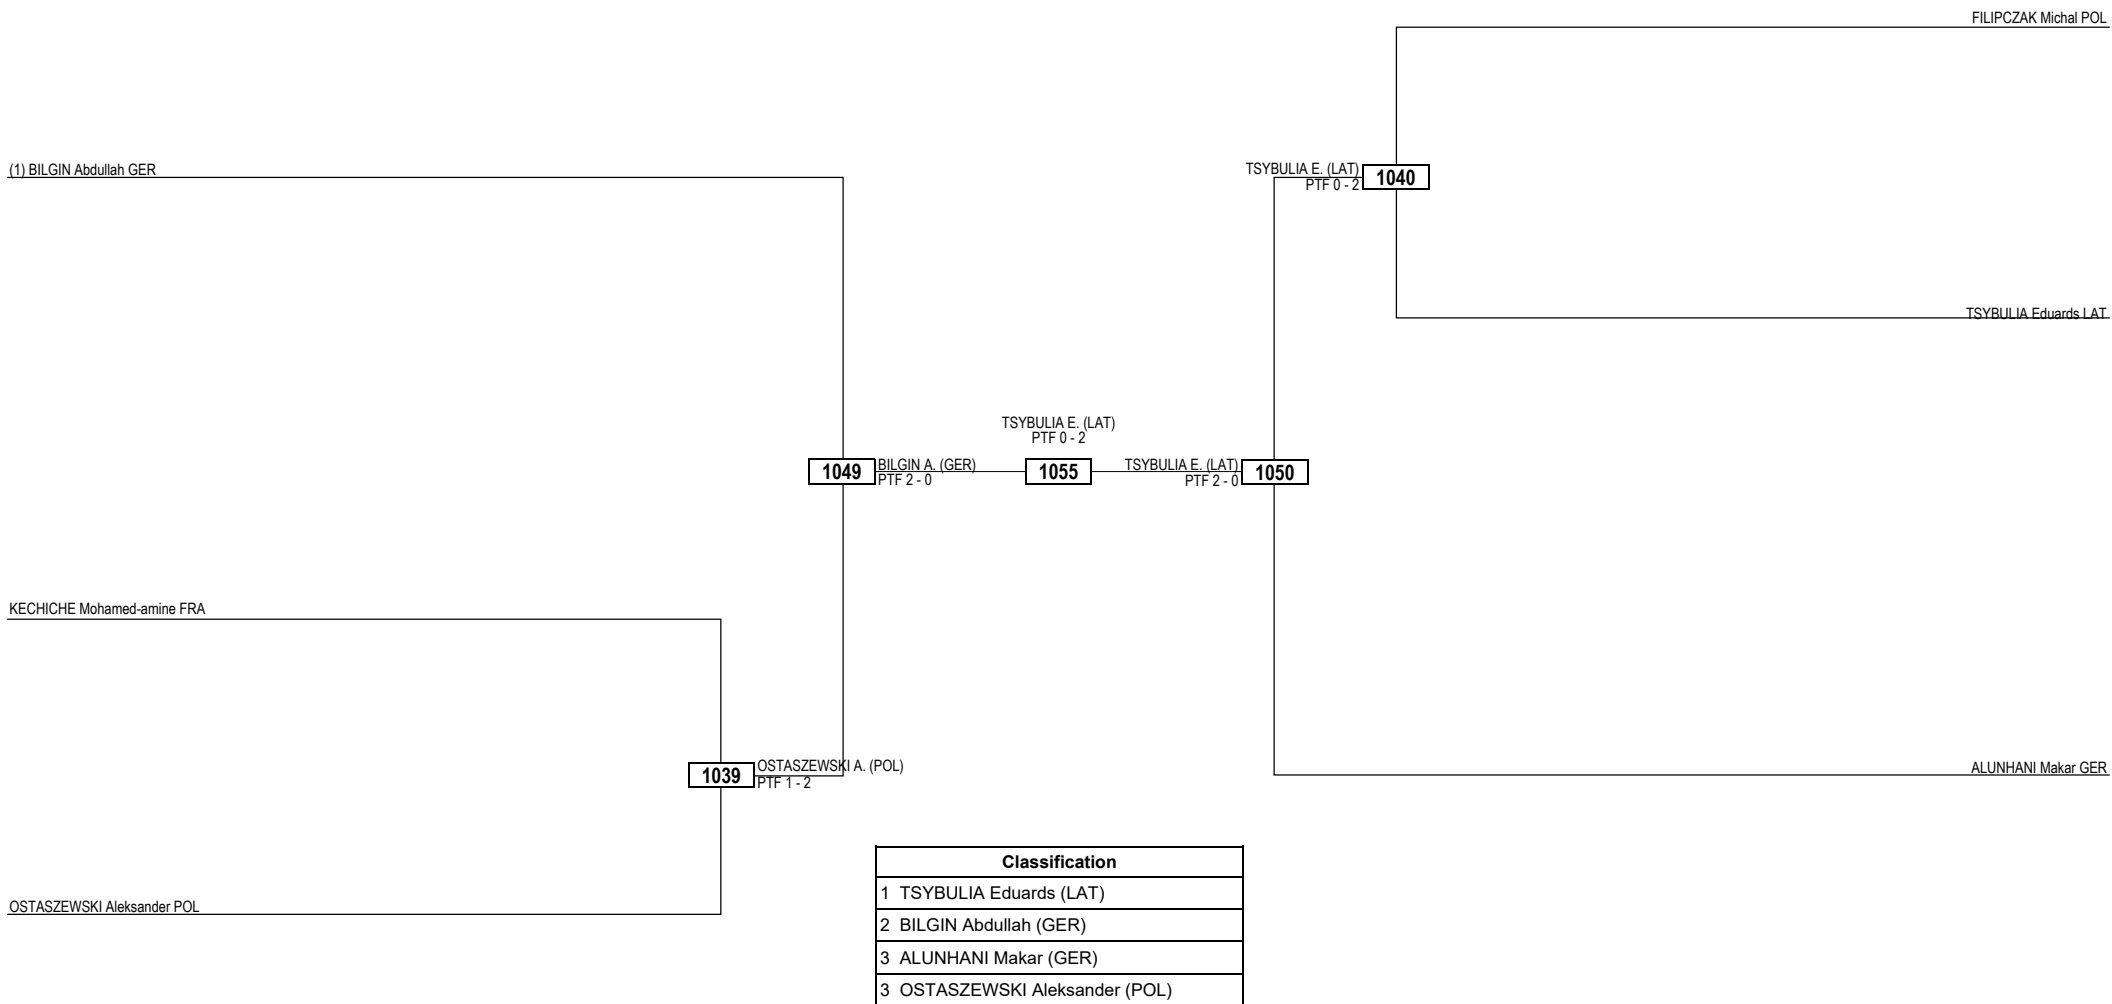

Quarterfinals   Semifinals   Final   Semifinals   Quarterfinals

LEGEND RSC: Win by Referee Stop the Contest   WDR: Win by Withdrawal   DQB: Win by Disqualification for unsportsmanlike behavior
(x) Seed   PTF: Win by Final Score   DSQ: Win by Disqualification   R: Round