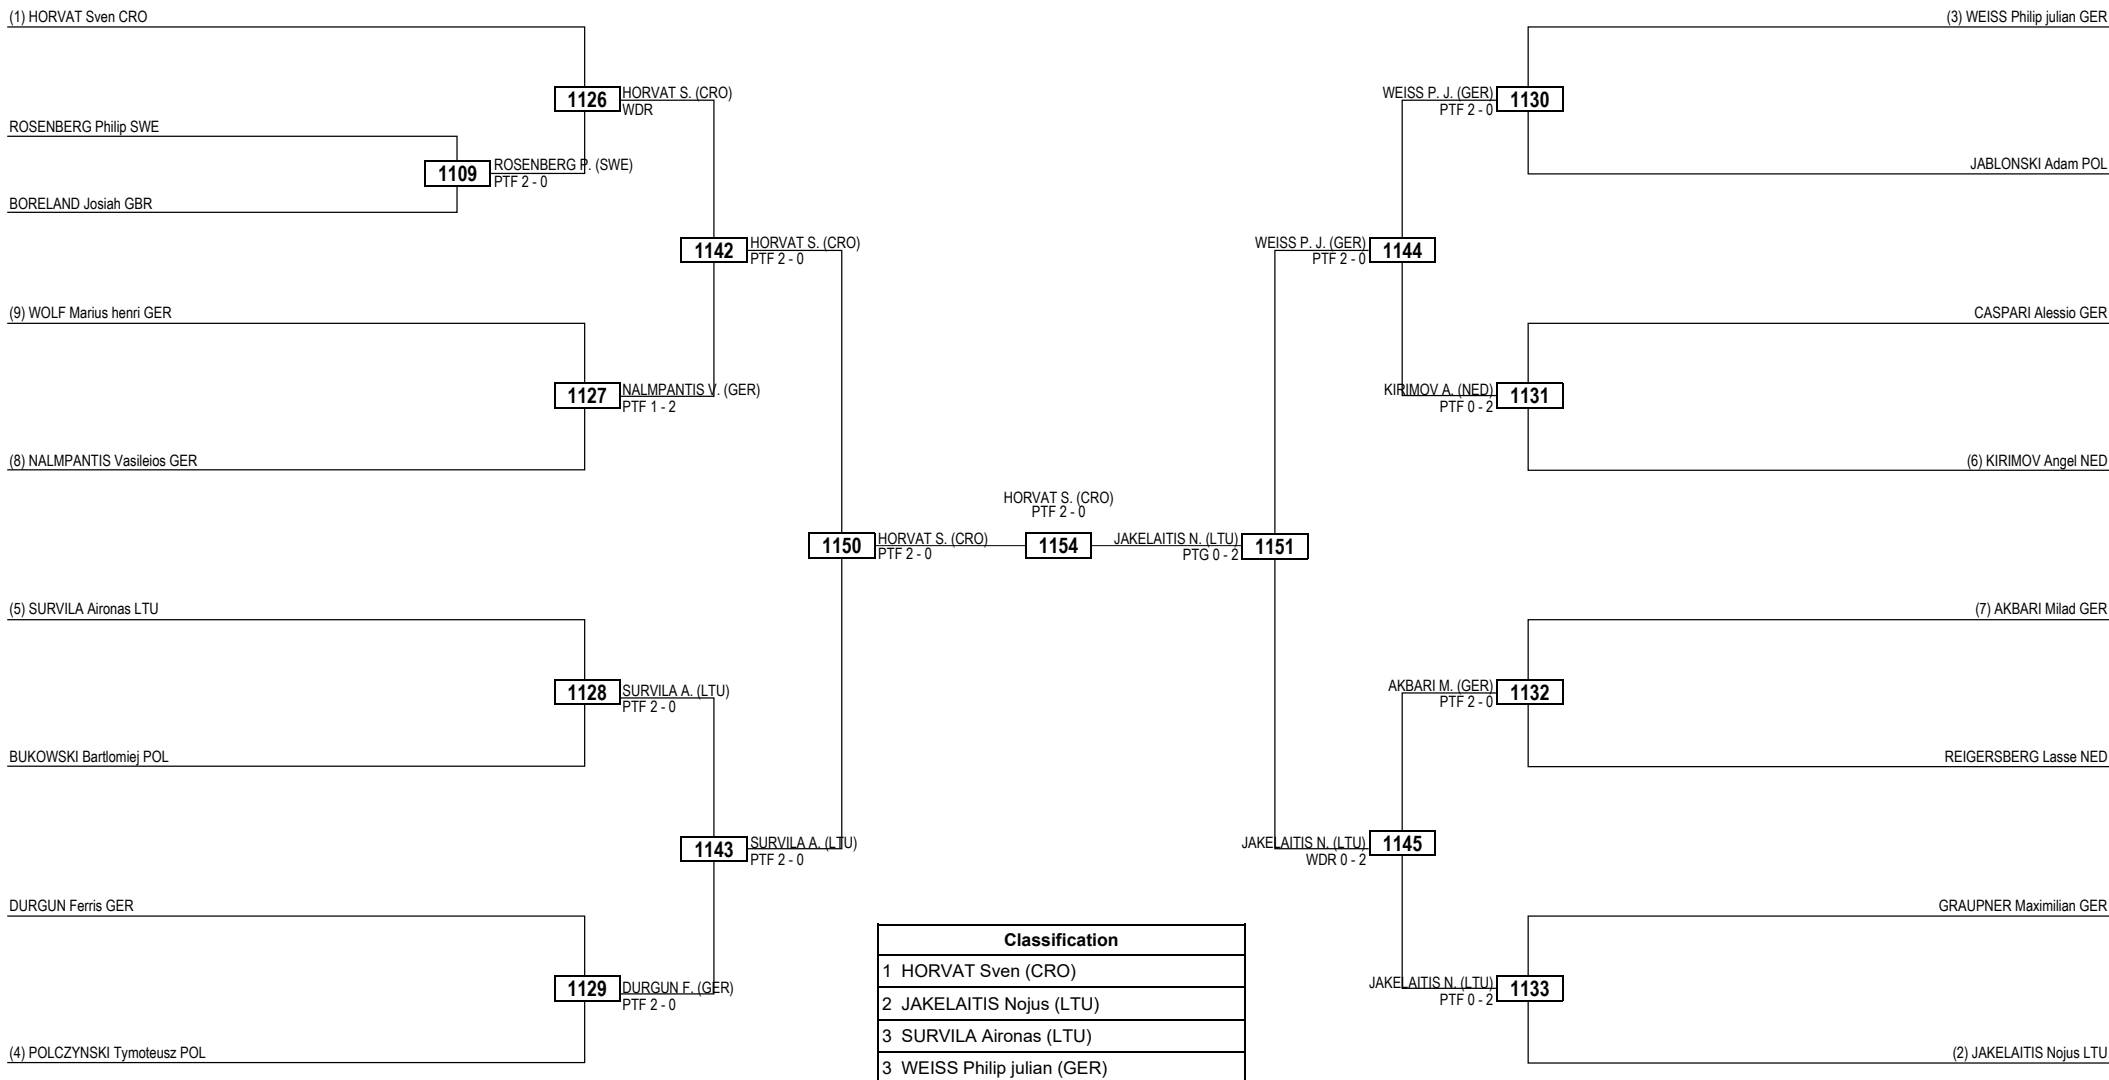

Round of 32   Round of 16   Quarterfinals   Semifinals   Final   Semifinals   Quarterfinals   Round of 16   Round of 32

Classification	
1	HORVAT Sven (CRO)
2	JAKELAITIS Nojus (LTU)
3	SURVILA Aironas (LTU)
3	WEISS Philip julian (GER)

LEGEND RSC: Win by Referee Stop the Contest   WDR: Win by Withdrawal   DQB: Win by Disqualification for unsportsmanlike behavior
(x) Seed   PTF: Win by Final Score   DSQ: Win by Disqualification   R: Round