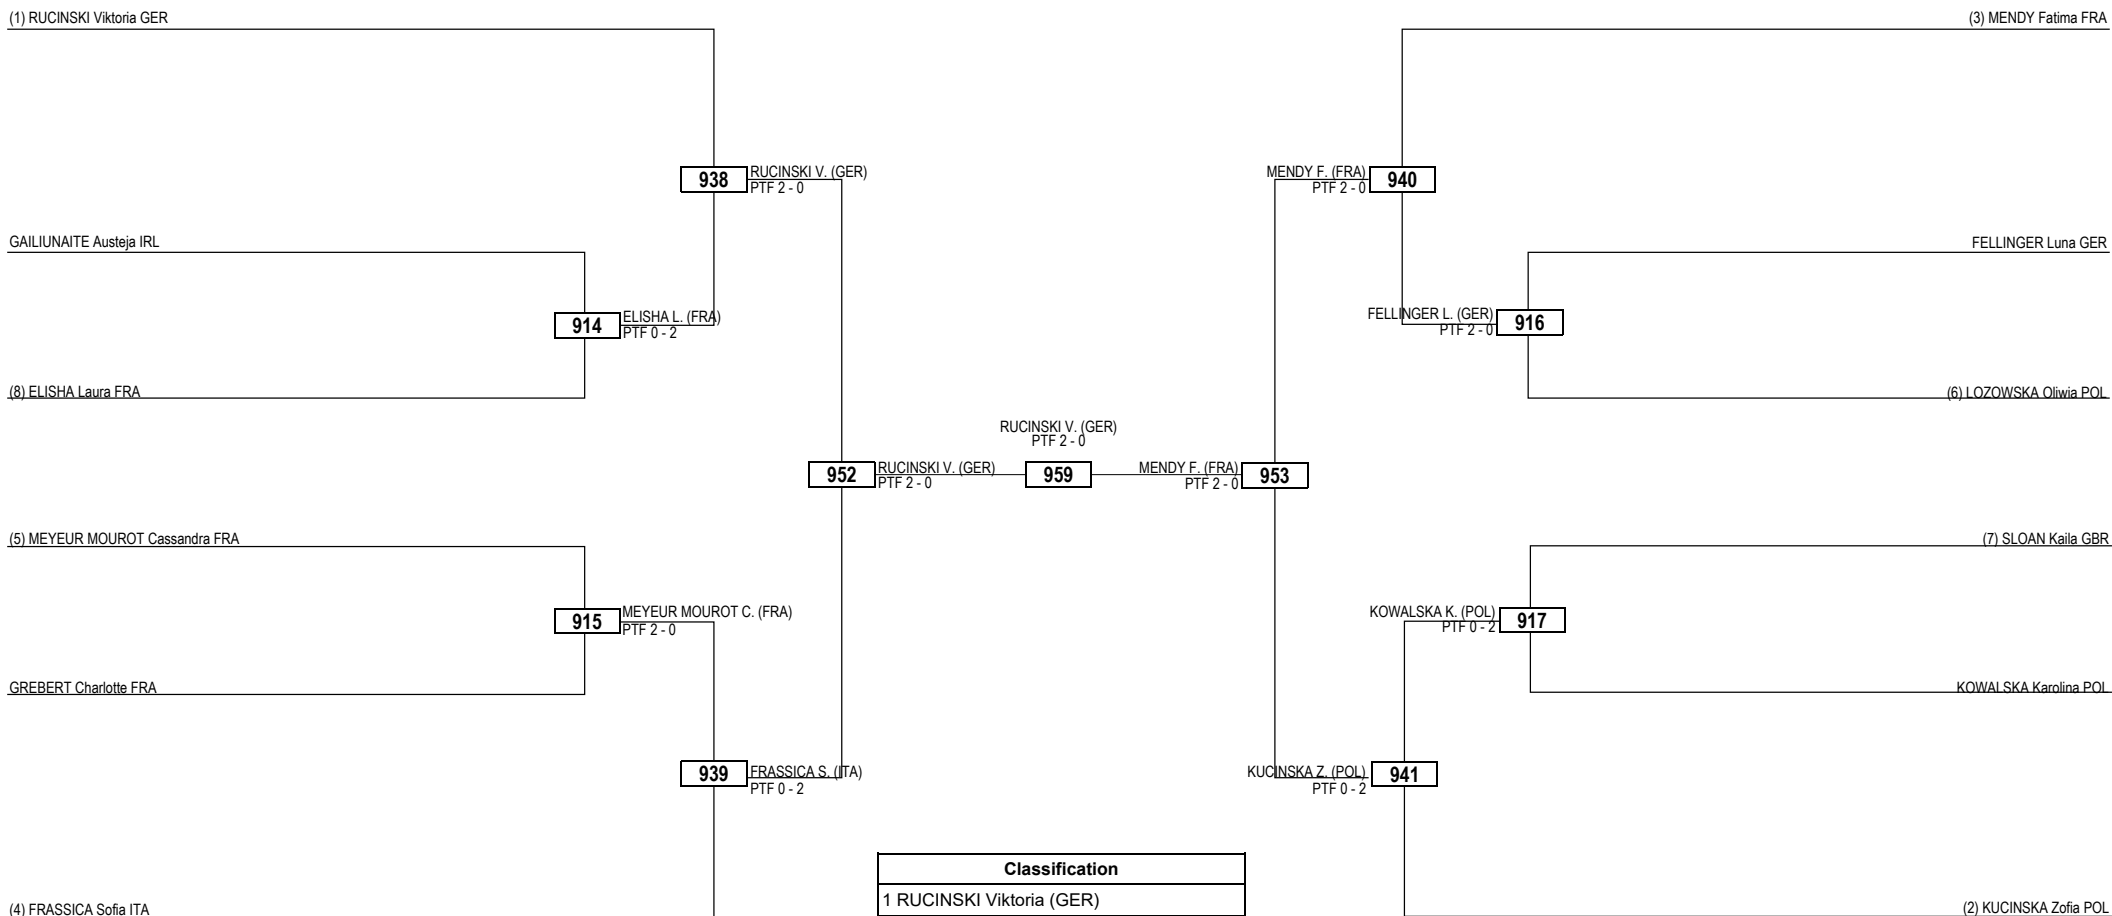

Round of 16   Quarterfinals   Semifinals   Final   Semifinals   Quarterfinals   Round of 16

Classification
1 RUCINSKI Viktoria (GER)
2 MENDY Fatima (FRA)
3 FRASSICA Sofia (ITA)
3 KUCINSKA Zofia (POL)

LEGEND RSC: Win by Referee Stop the Contest   WDR: Win by Withdrawal   DQB: Win by Disqualification for unsportsmanlike behavior
(x) Seed   PTF: Win by Final Score   DSQ: Win by Disqualification   R: Round