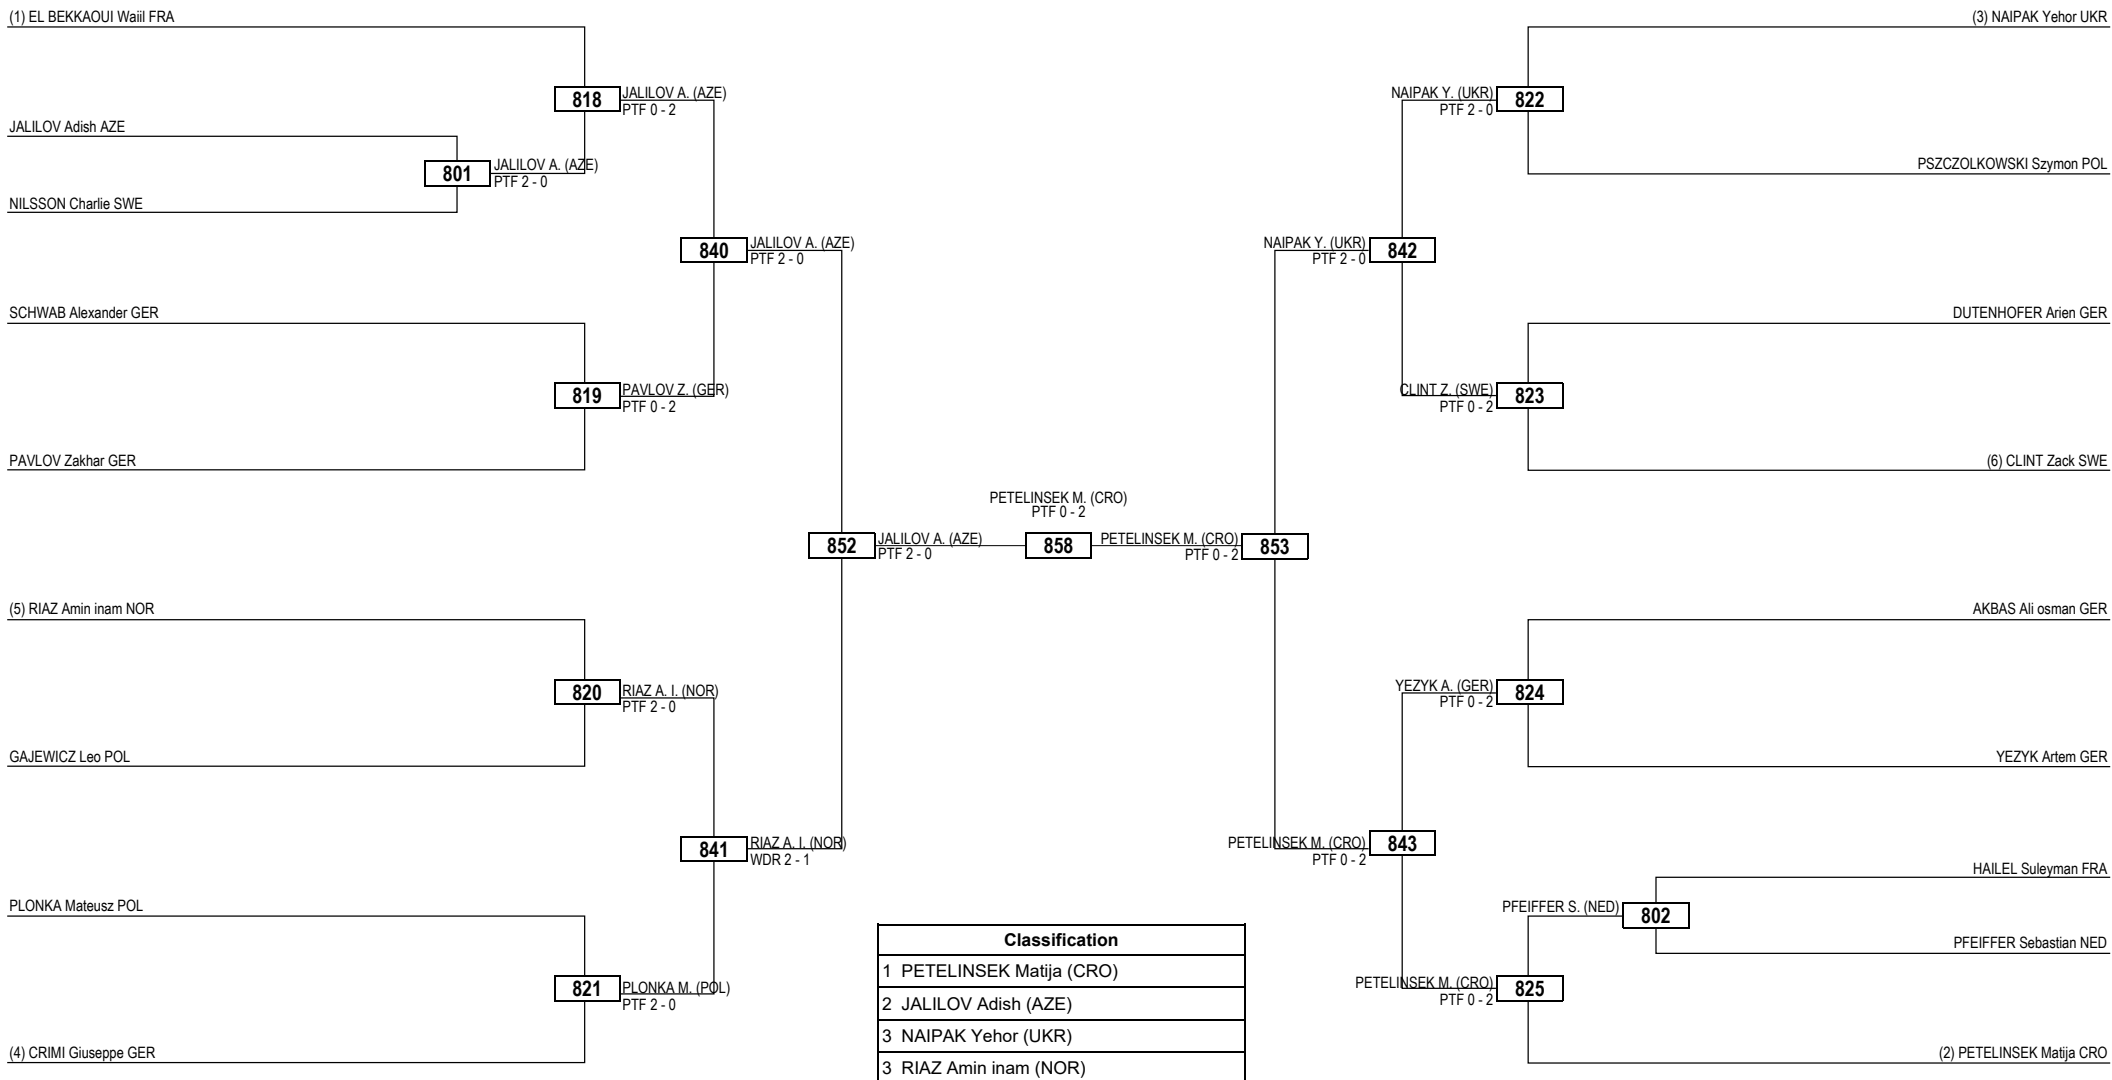

Round of 32   Round of 16   Quarterfinals   Semifinals   Final   Semifinals   Quarterfinals   Round of 16   Round of 32

LEGEND RSC: Win by Referee Stop the Contest   WDR: Win by Withdrawal   DQB: Win by Disqualification for unsportsmanlike behavior
(x) Seed   PTF: Win by Final Score   DSQ: Win by Disqualification   R: Round