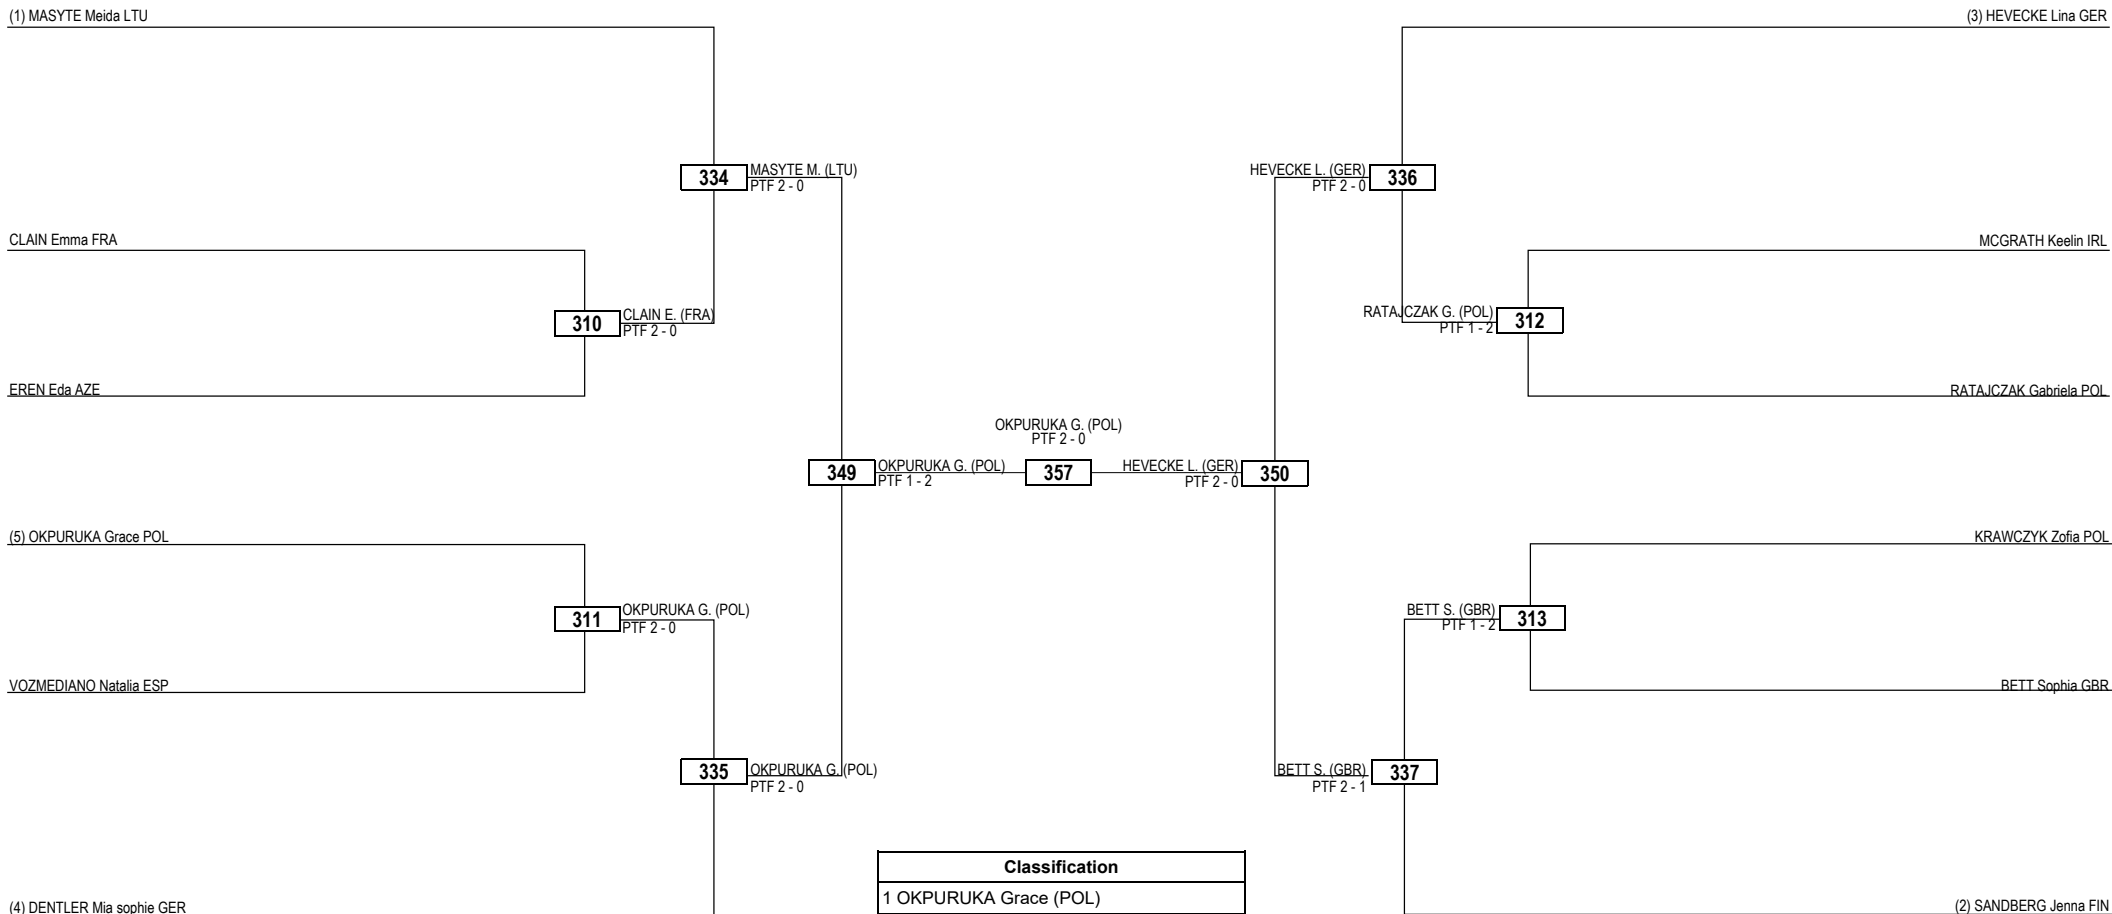

Round of 32 Round of 16 Quarterfinals Semifinals Final Semifinals Quarterfinals Round of 16 Round of 32

LEGEND RSC: Win by Referee Stop the Contest WDR: Win by Withdrawal DQB: Win by Disqualification for unsportsmanlike behavior
 (x) Seed PTF: Win by Final Score DSQ: Win by Disqualification R: Round