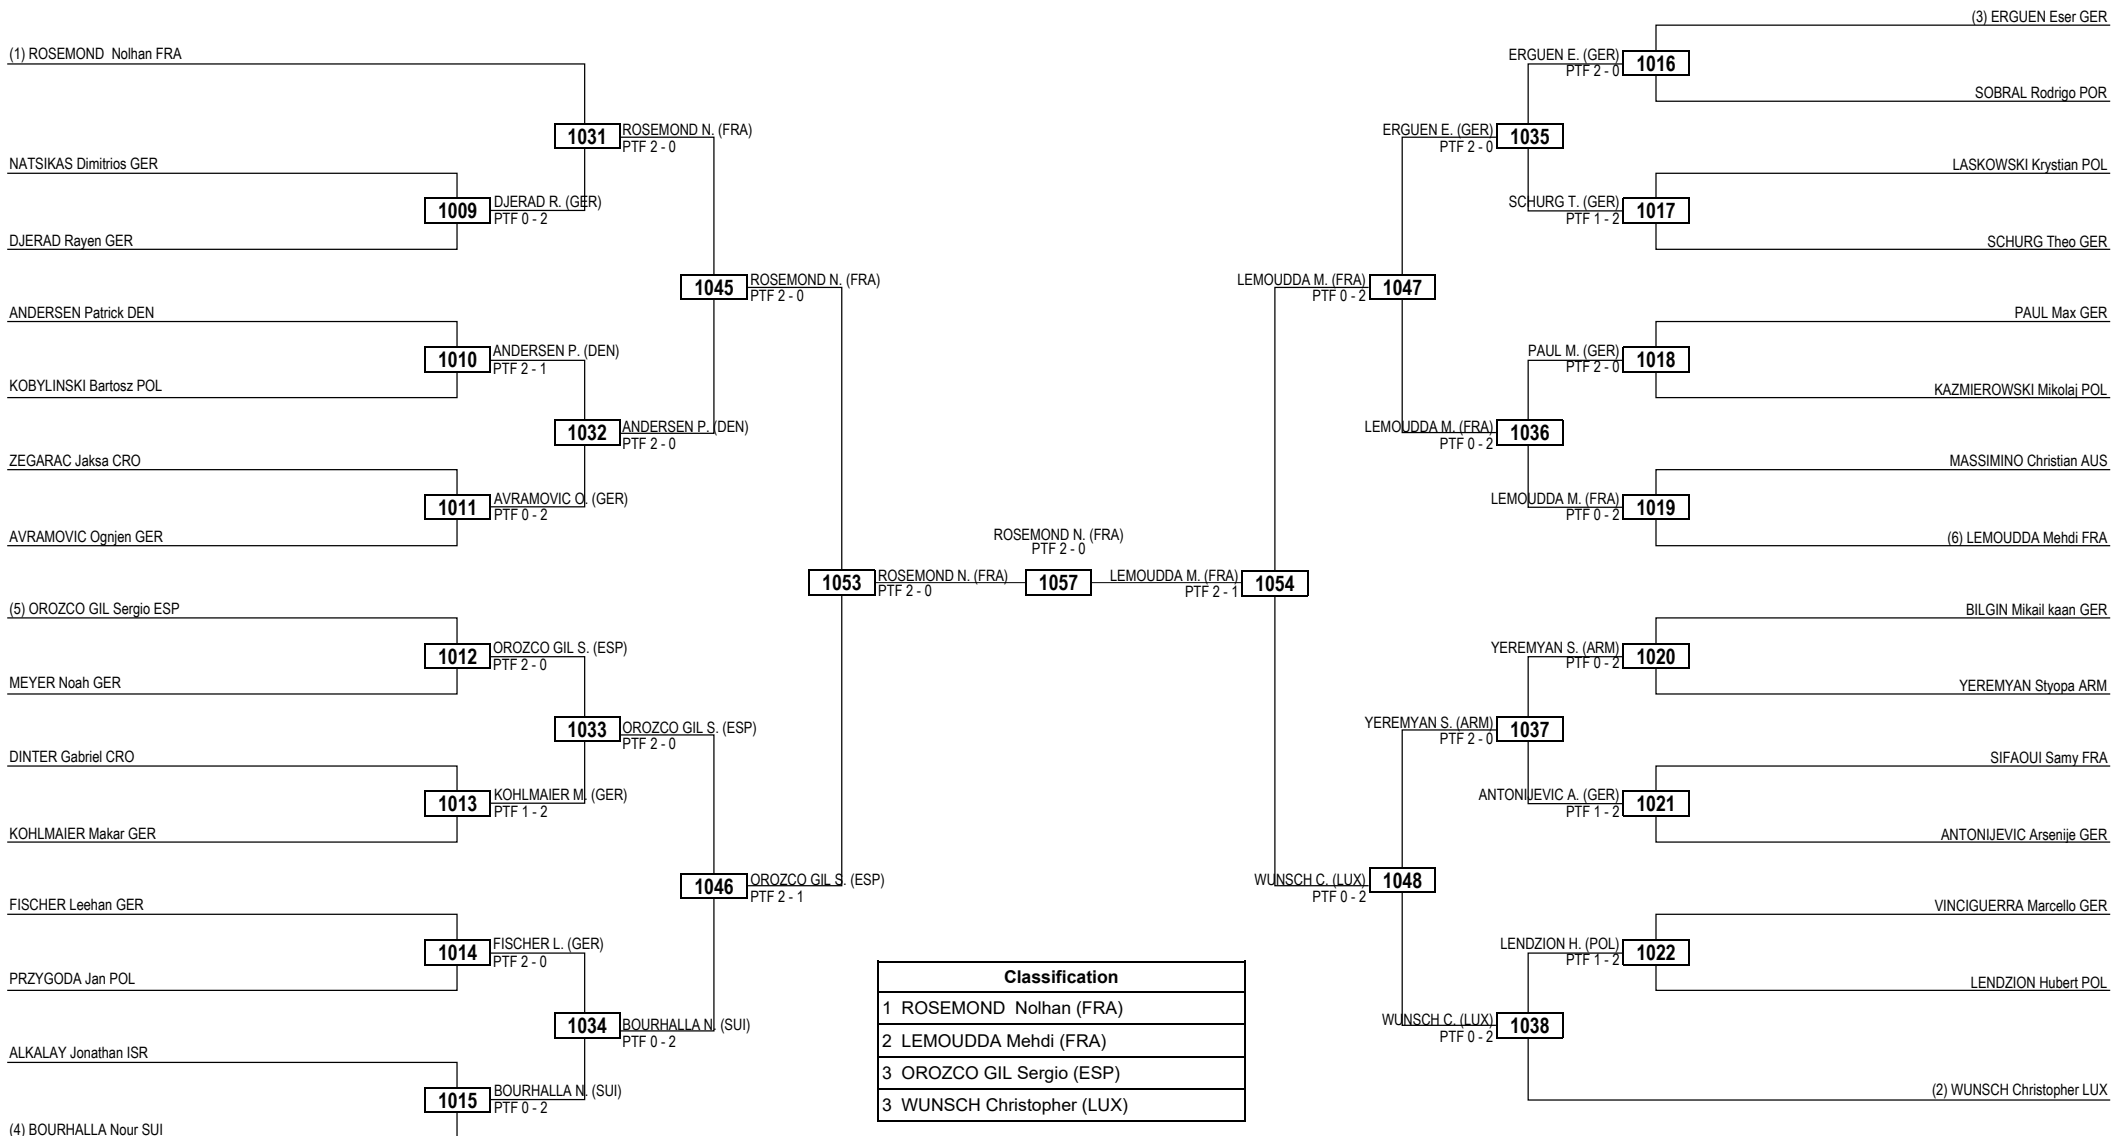

Round of 32   Round of 16   Quarterfinals   Semifinals   Final   Semifinals   Quarterfinals   Round of 16   Round of 32

LEGEND RSC: Win by Referee Stop the Contest   WDR: Win by Withdrawal   DQB: Win by Disqualification for unsportsmanlike behavior
(x) Seed   PTF: Win by Final Score   DSQ: Win by Disqualification   R: Round